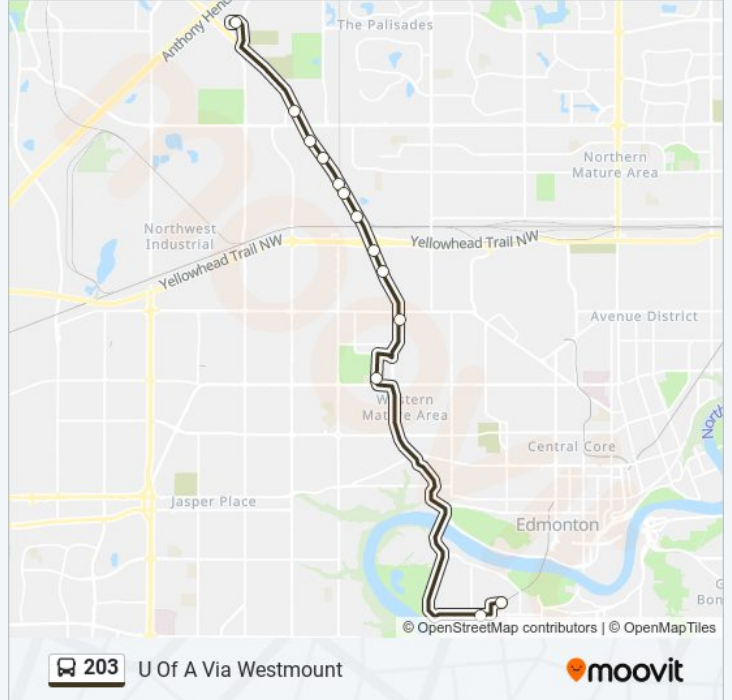

203 bus Info

Direction: St Albert Via Westmount

Stops: 22

Trip Duration: 42 min

Line Summary:

Direction: U Of A Via Westmount

18 stops

[VIEW LINE SCHEDULE](#)

- St. Albert Centre Exchange
- St Albert Trail & Madison Ave
- St Albert Trail & St Anne Street
- St Albert Trail & Green Grove Dr
- St Albert Trail & Gate Avenue
- Nakî Transit Station And Park And Ride
- Mark Messier Trail & 142 Avenue
- St Albert Trail & 136 Avenue
- St Albert Trail & 134 Avenue
- St Albert Trail & 131 Avenue
- St Albert Trail & 130 Avenue
- St Albert Trail & 128 Avenue
- St Albert Trail & Yellowhead Trail
- St Albert Trail & Dovercourt Avenue
- Groat Road & 118 Avenue
- 135 Street & Coronation Road Bay I
- 116 Street & 87 Avenue
- University Transit Centre Bay C

203 bus Time Schedule

U Of A Via Westmount Route Timetable:

Sunday	Not Operational
Monday	Not Operational
Tuesday	06:05 - 23:00
Wednesday	00:00 - 23:00
Thursday	00:00 - 23:00
Friday	00:00 - 23:00
Saturday	00:00 - 17:45

203 bus Info

Direction: U Of A Via Westmount

Stops: 18

Trip Duration: 39 min

Line Summary:

203 bus time schedules and route maps are available in an offline PDF at moovitapp.com. Use the Moovit App to see live bus times, train schedule or subway schedule, and step-by-step directions for all public transit in Edmonton.