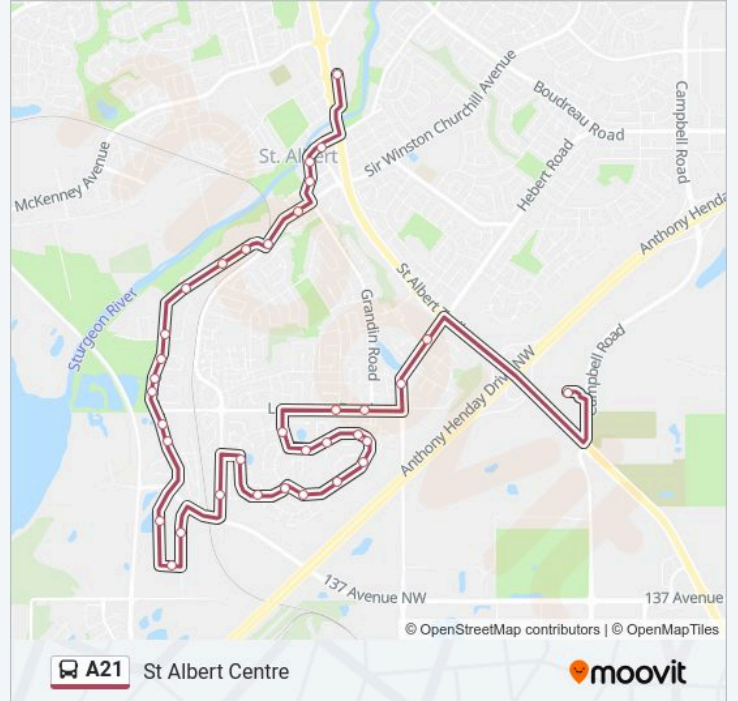

Harwood Dr & Heritage Blvd

Sir Winston Churchill Avenue & Hawthorne Crescent

Richardson Dr East

Richardson Dr South

Richardson Dr West

Riel Dr & Enjoy Centre South

Riel Dr & Enjoy Centre North

Riel Dr & Renault Cres

Riel Dr & Renault Cres

Riel Dr & Rowland Cres

Riel Dr & Rayborn Cres

Riel Dr & Rayborn Cres

8 Riel Dr

Riel Dr & Swc Ave

Swc Ave & Gresham Blvd

Swc Ave & Tache St

St Anne Street & St Thomas Street

St Anne Street & St Albert Place

St. Anne Street & Perron St

St. Albert Centre Exchange

A21 bus time schedules and route maps are available in an offline PDF at moovitapp.com. Use the Moovit App to see live bus times, train schedule or subway schedule, and step-by-step directions for all public transit in Edmonton.

© 2024 Moovit - All Rights Reserved