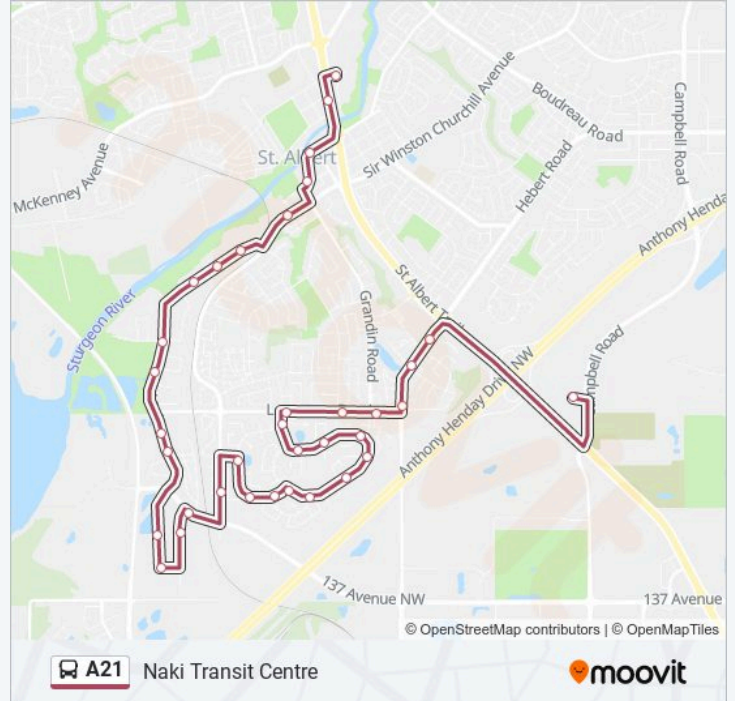

Use the Moovit App to find the closest A21 bus station near you and find out when is the next A21 bus arriving.

Direction: Naki Transit Centre

35 stops

[VIEW LINE SCHEDULE](#)

- St. Albert Centre Exchange
- St Albert Trail & Madison Ave
- St Anne Street & Perron St
- St Anne Street & St Thomas Street
- Swc Ave & Tache St
- Riel Dr & Swc Ave
- 19 Riel Dr
- Riel Dr & Rayborn Cres
- Riel Dr & Rayborn Cres
- Riel Dr & Rowland Cres
- Riel Dr & Enjoy Centre North
- Riel Dr & Enjoy Centre South
- Richardson Drive West
- Richardson Drive South
- Richardson Drive East
- Leclair Way & Richardson Dr
- Sir Winston Churchill Avenue & Hawthorne Crescent
- Harwood Dr & Heritage Blvd
- Harwood Dr & Harmony Pl
- Harwood Dr & Hampton Cres
- Heritage Dr & Harwood Dr

Heritage Drive & Hudson Road

Heritage Drive & Highland Crescent

Heritage Drive & Hillcrest Place

Heritage Way & Harwood Dr

Levasseur Road & Heritage Way

Levasseur Road & Grosvenor Boulevard

Levasseur Road & Hudson Road

Gervais Rd & Levasseur Rd

Gervais Road & Goodridge Drive

Gervais Rd & Galarneau Pl

Nakî Transit Station And Park And Ride

Direction: St Albert Centre

35 stops

[VIEW LINE SCHEDULE](#)

Nakî Transit Station And Park And Ride

A21 bus Info

Direction: St Albert Centre

Stops: 35

Trip Duration: 27 min

Line Summary:

Harwood Dr & Heritage Blvd

Sir Winston Churchill Avenue & Hawthorne Crescent

Richardson Dr East