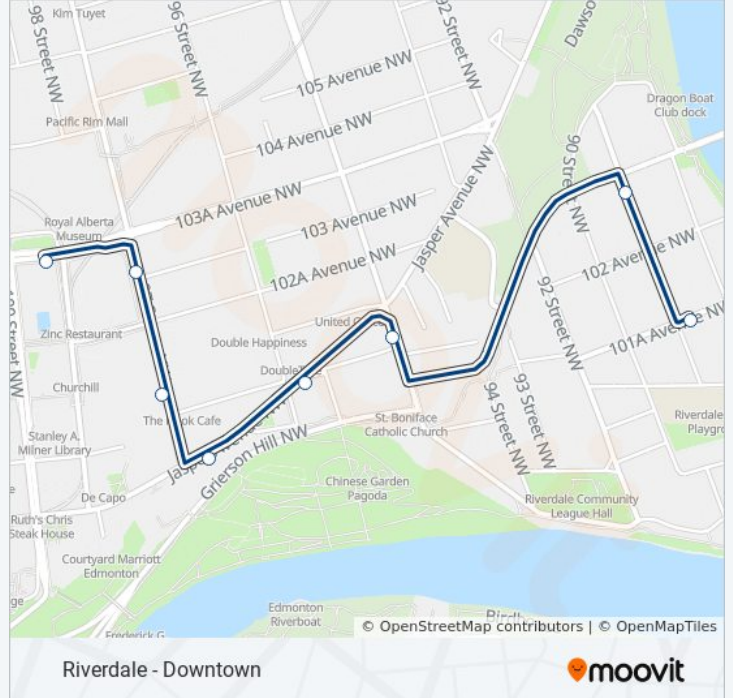

131 bus Info

Direction: 92 Street & 101a Avenue→99 Street & 103a Avenue

Stops: 12

Trip Duration: 11 min

Line Summary:

Direction: 99 Street & 103a Avenue→89 Street & 101a Avenue

8 stops

[VIEW LINE SCHEDULE](#)

- 99 Street & 103a Avenue
- 97 Street & 103 Avenue
- 97 Street & 102 Avenue
- 97 Street & Jasper Avenue
- 96 Street & Jasper Avenue
- 95 Street & Jasper Avenue
- 89 Street & Rowland Road
- 89 Street & 101a Avenue

131 bus Time Schedule

99 Street & 103a Avenue→89 Street & 101a Avenue
Route Timetable:

Sunday	Not Operational
Monday	6:21 AM - 8:21 AM
Tuesday	6:21 AM - 8:21 AM
Wednesday	6:21 AM - 8:21 AM
Thursday	6:21 AM - 8:21 AM
Friday	6:21 AM - 8:21 AM
Saturday	Not Operational

131 bus Info

Direction: 99 Street & 103a Avenue→89 Street & 101a Avenue

Stops: 8

Trip Duration: 6 min

Line Summary:

Direction: 99 Street & 103a Avenue→92 Street & 101a Avenue

12 stops

[VIEW LINE SCHEDULE](#)