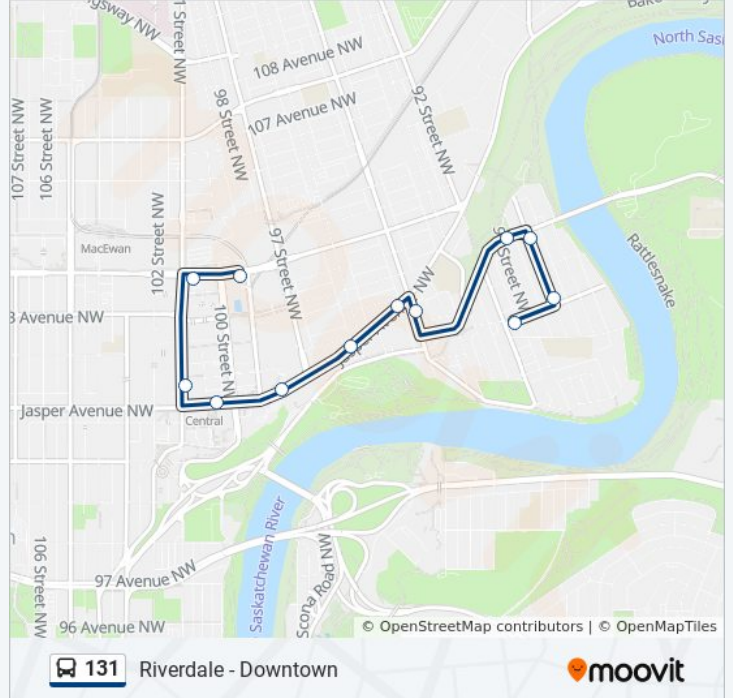

131 bus Info

Direction: 89 Street & 101a Avenue→99 Street & 103a Avenue

Stops: 16

Trip Duration: 14 min

Line Summary:

Direction: 92 Street & 101a Avenue→99 Street & 103a Avenue

12 stops

[VIEW LINE SCHEDULE](#)

- 92 Street & 101a Avenue
- 89 Street & 101a Avenue
- 89 Street & Rowland Road
- 90 Street & Rowland Road
- 95 Street & 101a Avenue
- 95 Street & Jasper Avenue
- 96 Street & Jasper Avenue
- 99 Street & Jasper Avenue
- 100 Street & Jasper Avenue
- 101 Street & 101a Avenue Ns
- 101 Street & 103a Avenue
- 99 Street & 103a Avenue

131 bus Time Schedule

92 Street & 101a Avenue→99 Street & 103a Avenue
Route Timetable:

Sunday	Not Operational
Monday	3:58 PM - 5:28 PM
Tuesday	3:58 PM - 5:28 PM
Wednesday	3:58 PM - 5:28 PM
Thursday	3:58 PM - 5:28 PM
Friday	3:58 PM - 5:28 PM
Saturday	Not Operational

131 bus Info

Direction: 92 Street & 101a Avenue→99 Street & 103a Avenue

Stops: 12

Trip Duration: 11 min

Line Summary:

Direction: 99 Street & 103a Avenue→89 Street & 101a Avenue

8 stops

[VIEW LINE SCHEDULE](#)