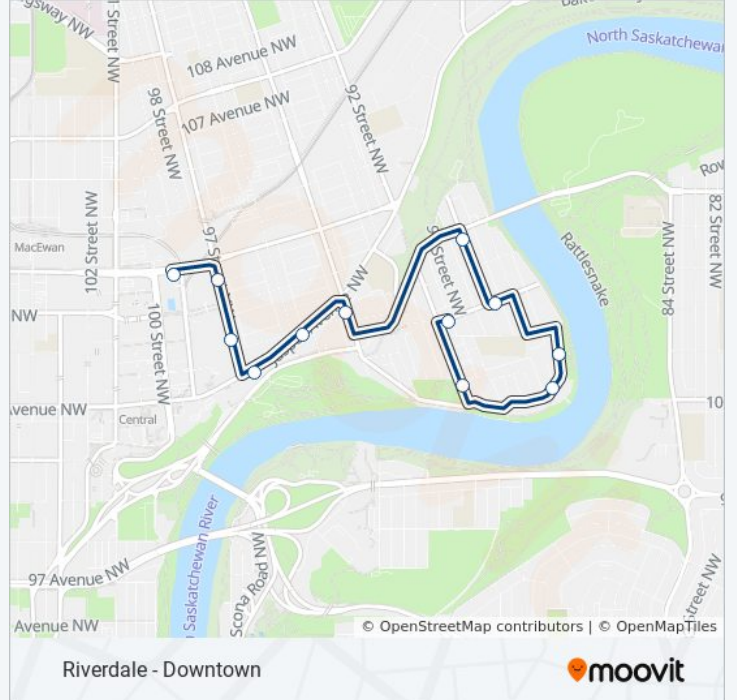

131 bus Info

Direction: 99 Street & 103a Avenue→89 Street & 101a Avenue

Stops: 8

Trip Duration: 6 min

Line Summary:

Direction: 99 Street & 103a Avenue→92 Street & 101a Avenue

12 stops

[VIEW LINE SCHEDULE](#)

- 99 Street & 103a Avenue
- 97 Street & 103 Avenue
- 97 Street & 102 Avenue
- 97 Street & Jasper Avenue
- 96 Street & Jasper Avenue
- 95 Street & Jasper Avenue
- 89 Street & Rowland Road
- 89 Street & 101a Avenue
- 87 Street & 101 Avenue
- 87 Street & 99 Avenue
- 92 Street & 100 Avenue
- 92 Street & 101a Avenue

131 bus Time Schedule

99 Street & 103a Avenue→92 Street & 101a Avenue
Route Timetable:

Sunday	Not Operational
Monday	3:43 PM - 5:43 PM
Tuesday	3:43 PM - 5:43 PM
Wednesday	3:43 PM - 5:43 PM
Thursday	3:43 PM - 5:43 PM
Friday	3:43 PM - 5:43 PM
Saturday	Not Operational

131 bus Info

Direction: 99 Street & 103a Avenue→92 Street & 101a Avenue

Stops: 12

Trip Duration: 11 min

Line Summary:

131 bus time schedules and route maps are available in an offline PDF at moovitapp.com. Use the [Moovit App](#) to see live bus times, train schedule or subway schedule, and step-by-step directions for all public transit in Edmonton.