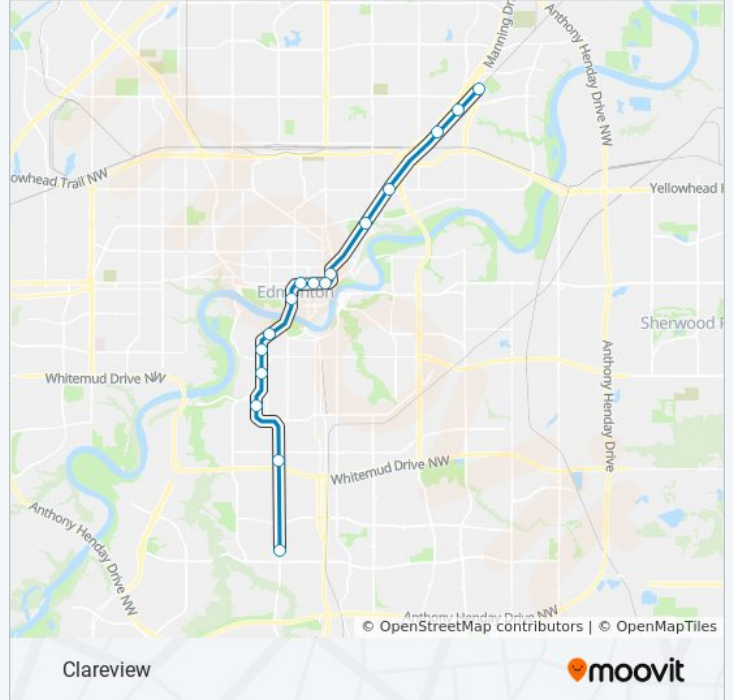

Direction: Century Park

16 stops

[VIEW LINE SCHEDULE](#)

Clareview Station
DI Macdonald Platform
Belvedere Station
Coliseum Station
Stadium Station
Churchill Station
Central Station
Bay Enterprise Square
Corona Station
Government Centre Station
University Station
Health Sciences Jubilee Station
Mckernan Belgravia Station
South Campus Station
Southgate Station
Century Park Station

- Century Park Station
- Southgate Station
- South Campus Station
- Mckernan Belgravia Station
- Health Sciences Jubilee Station
- University Station
- Government Centre Station
- Corona Station
- Bay Enterprise Square
- Central Station
- Churchill Station
- Stadium Station
- Coliseum Station
- Belvedere Station
- DI Macdonald Platform
- Clareview Station

CAPITAL light rail Time Schedule

Clareview Route Timetable:

Sunday	12:10 AM - 11:55 PM
Monday	5:10 AM - 11:55 PM
Tuesday	12:10 AM - 11:55 PM
Wednesday	12:10 AM - 11:55 PM
Thursday	12:10 AM - 11:55 PM
Friday	12:10 AM - 11:55 PM
Saturday	12:10 AM - 11:55 PM

CAPITAL light rail Info

Direction: Clareview

Stops: 16

Trip Duration: 36 min

Line Summary:

CAPITAL light rail time schedules and route maps are available in an offline PDF at moovitapp.com. Use the [Moovit App](#) to see live bus times, train schedule or subway schedule, and step-by-step directions for all public transit in Edmonton.