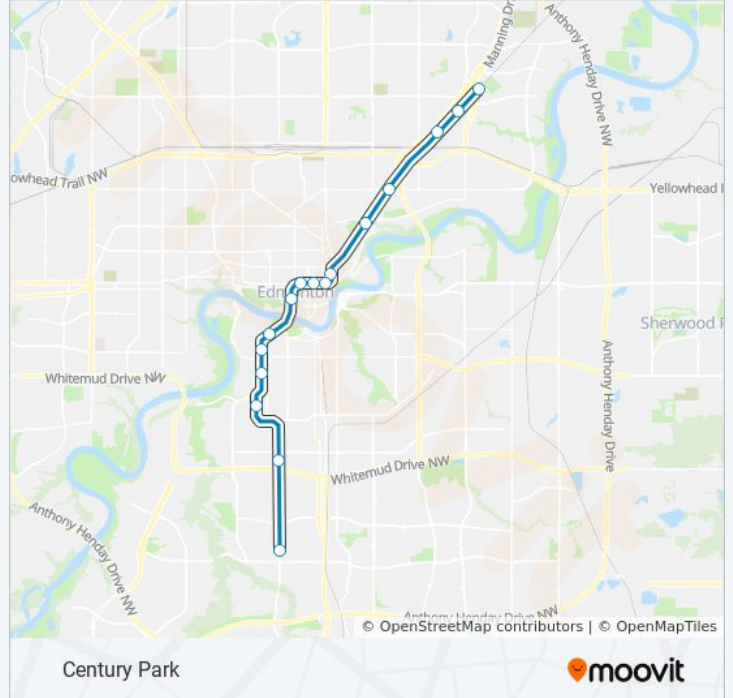

Direction: Century Park

16 stops

[VIEW LINE SCHEDULE](#)

Clareview Station
DI Macdonald Platform
Belvedere Station
Coliseum Station
Stadium Station
Churchill Station
Central Station
Bay Enterprise Square
Corona Station
Government Centre Station
University Station
Health Sciences Jubilee Station
Mckernan Belgravia Station
South Campus Station
Southgate Station
Century Park Station

CAPITAL light rail Time Schedule

Century Park Route Timetable:

Sunday	12:10 AM - 11:55 PM
Monday	5:13 AM - 11:55 PM
Tuesday	12:10 AM - 11:55 PM
Wednesday	12:10 AM - 11:55 PM
Thursday	12:10 AM - 11:55 PM
Friday	12:10 AM - 11:55 PM
Saturday	12:10 AM - 11:55 PM

CAPITAL light rail Info

Direction: Century Park

Stops: 16

Trip Duration: 36 min

Line Summary:

Direction: Clareview

16 stops

[VIEW LINE SCHEDULE](#)

- Century Park Station
- Southgate Station
- South Campus Station
- Mckernan Belgravia Station
- Health Sciences Jubilee Station
- University Station
- Government Centre Station
- Corona Station
- Bay Enterprise Square
- Central Station
- Churchill Station
- Stadium Station
- Coliseum Station
- Belvedere Station
- DI Macdonald Platform
- Clareview Station