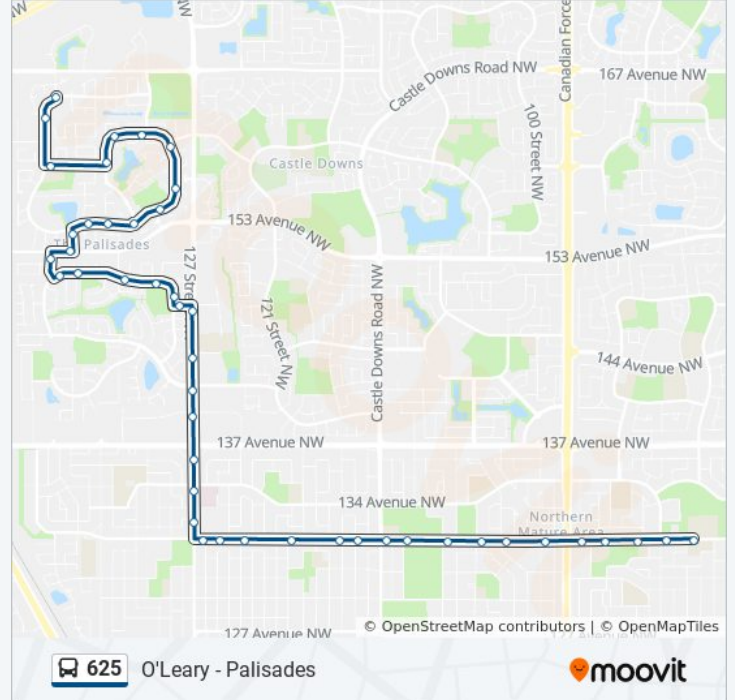

123a Street & 132 Avenue

120 Street & 132 Avenue

116 Street & 132 Avenue

115 Street & 132 Avenue

113a Street & 132 Avenue

112 Street & 132 Avenue

109 Street & 132 Avenue

107 Street & 132 Avenue

105 Street & 132 Avenue

102 Street & 132 Avenue

95a Street & 132 Avenue Nearside

95 Street & 132 Avenue

91 Street & 132 Avenue

90 Street & 132 Avenue

88 Street & 132 Avenue

Direction: 88 Street & 132 Avenue→138 Street & 165 Avenue

45 stops

[VIEW LINE SCHEDULE](#)

88 Street & 132 Avenue

90 Street & 132 Avenue

91 Street & 132 Avenue

625 bus Time Schedule

88 Street & 132 Avenue→138 Street & 165 Avenue

Route Timetable:

Sunday	Not Operational
Monday	3:12 PM
Tuesday	3:12 PM
Wednesday	Not Operational

Thursday	12:12 PM
Friday	3:12 PM
Saturday	Not Operational

625 bus Info

Direction: 88 Street & 132 Avenue→138 Street & 165 Avenue