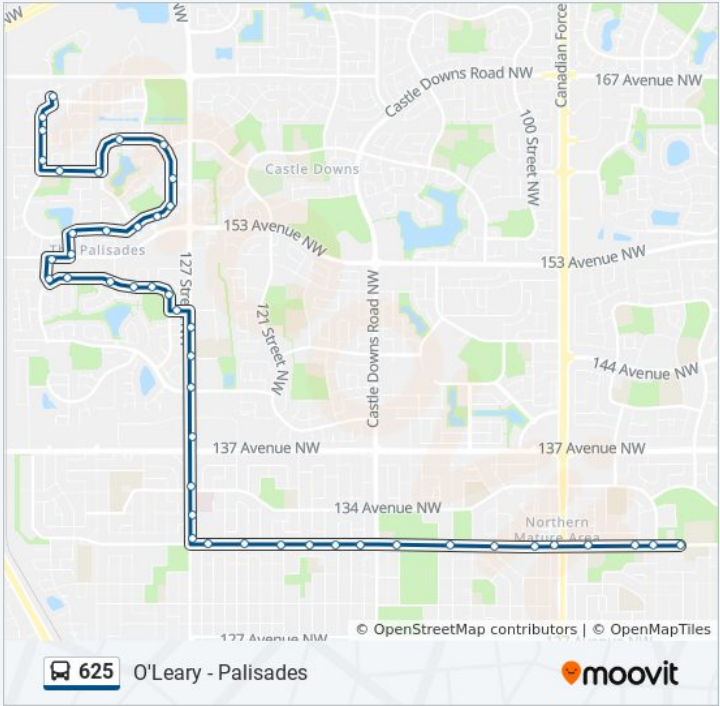

105 Street & 132 Avenue

102 Street & 132 Avenue

95a Street & 132 Avenue Nearside

95 Street & 132 Avenue

91 Street & 132 Avenue

90 Street & 132 Avenue

88 Street & 132 Avenue

Direction: 88 Street & 132 Avenue→138 Street & 165 Avenue

45 stops

[VIEW LINE SCHEDULE](#)

88 Street & 132 Avenue

90 Street & 132 Avenue

91 Street & 132 Avenue

625 bus Time Schedule

88 Street & 132 Avenue→138 Street & 165 Avenue

Route Timetable:

Sunday	Not Operational
Monday	3:12 PM
Tuesday	3:12 PM
Wednesday	Not Operational

Thursday	12:12 PM
Friday	3:12 PM
Saturday	Not Operational

625 bus Info

Direction: 88 Street & 132 Avenue→138 Street & 165 Avenue

Stops: 45

Trip Duration: 41 min

Line Summary:

- 95 Street & 132 Avenue
- 97 Street & 132 Avenue
- 102 Street & 132 Avenue
- 105 Street & 132 Avenue
- 108 Street & 132 Avenue
- 112 Street & 132 Avenue
- 114 Street & 132 Avenue
- 116 Street & 132 Avenue
- 118 Street & 132 Avenue
- 120 Street & 132 Avenue
- 123 Street & 132 Avenue
- 125 Street & 132 Avenue
- 127 Street & 132 Avenue
- 127 Street & 134 Avenue
- 127 Street & 135 Avenue
- 127 Street & 137 Avenue
- 127 Street & 142 Avenue
- 127 Street & 145 Avenue
- 127 Street & 146 Avenue
- 128 Street & 148 Avenue
- 129 Street & 149 Avenue
- 130 Street & 150 Avenue
- 132 Street & 150 Avenue
- 134 Street & 150 Avenue
- 137 Street & 150 Avenue
- 139 Street & 150 Avenue
- 139 Street & 153 Avenue
- 137 Street & 153 Avenue
- 137 Street & 155 Avenue
- 134 Street & 155 Avenue
- 132 Street & 155 Avenue
- 131 Street & 155 Avenue
- 129 Street & 156 Avenue