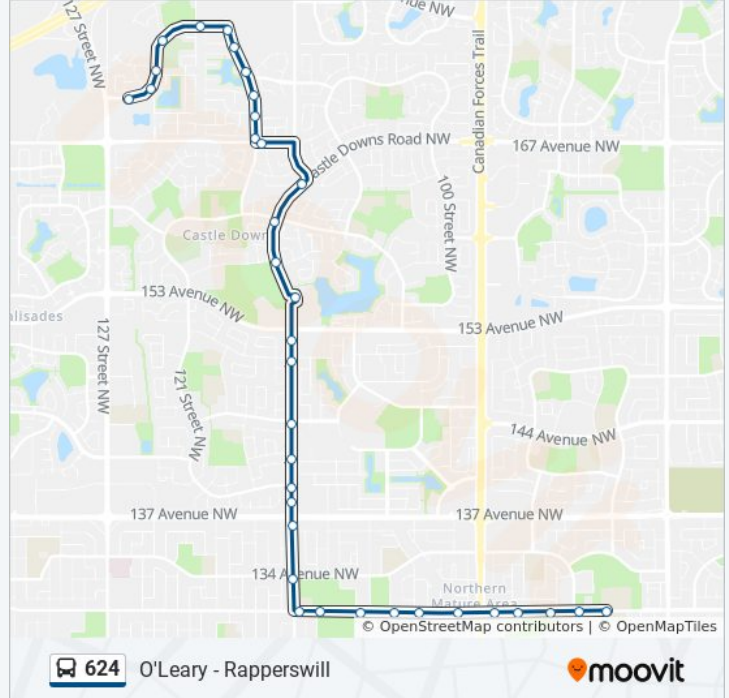

624 bus Info

Direction: 125 Street & Rapperswill Drive→88 Street & 132 Avenue

Stops: 35

Trip Duration: 32 min

Line Summary:

Castle Downs Road & 139 Avenue

Castle Downs Road & 137 Avenue

113a Street & 137 Avenue

113a Street & 134 Avenue

113a Street & 132 Avenue

112 Street & 132 Avenue

109 Street & 132 Avenue

107 Street & 132 Avenue

105 Street & 132 Avenue

102 Street & 132 Avenue

95a Street & 132 Avenue Nearside

95 Street & 132 Avenue

91 Street & 132 Avenue

90 Street & 132 Avenue

88 Street & 132 Avenue

Direction: 88 Street & 132 Avenue→125 Street & Rapperswill Drive

31 stops

[VIEW LINE SCHEDULE](#)

88 Street & 132 Avenue

90 Street & 132 Avenue

91 Street & 132 Avenue

95 Street & 132 Avenue

97 Street & 132 Avenue

102 Street & 132 Avenue

105 Street & 132 Avenue

108 Street & 132 Avenue

112 Street & 132 Avenue