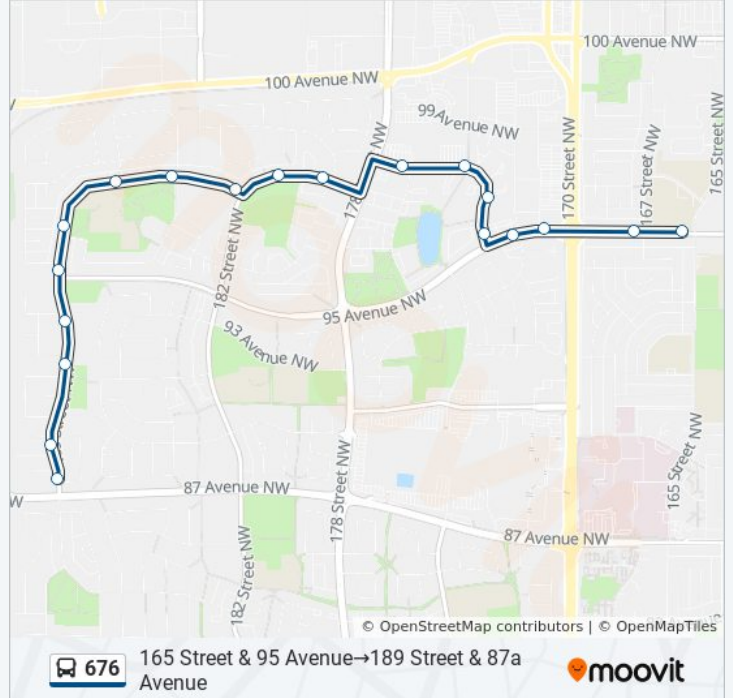

## 165 Street & 95 Avenue→189 Street & 87a Avenue

[View In Website Mode](#)

The 676 bus line (165 Street & 95 Avenue→189 Street & 87a Avenue) has 2 routes. For regular weekdays, their operation hours are:

### Direction: 165 Street & 95 Avenue→189 Street & 87a Avenue

19 stops

[VIEW LINE SCHEDULE](#)

- 165 Street & 95 Avenue
- 167 Street & 95 Avenue
- 170 Street & 95 Avenue
- 172 Street & 95 Avenue
- 174 Street & 95 Avenue
- 174 Street & 98a Avenue
- 174 Street & 98a Avenue
- 176 Street & 98a Avenue
- 180 Street & 98 Avenue
- 181 Street & 98 Avenue
- 182 Street & 97a Avenue
- 185 Street & 97a Avenue
- 187 Street & 97a Avenue
- 189 Street & 97 Avenue
- 189 Street & 95a Avenue
- 189 Street & 93 Avenue
- 189 Street & 92 Avenue
- 189 Street & 89 Avenue
- 189 Street & 87a Avenue

### 676 bus Time Schedule

165 Street & 95 Avenue→189 Street & 87a Avenue  
Route Timetable:

Sunday	Not Operational
Monday	3:22 PM - 3:31 PM
Tuesday	3:22 PM - 3:31 PM
Wednesday	3:22 PM - 3:31 PM
Thursday	12:10 PM
Friday	3:22 PM - 3:31 PM
Saturday	Not Operational

### 676 bus Info

**Direction:** 165 Street & 95 Avenue→189 Street & 87a Avenue

**Stops:** 19

**Trip Duration:** 16 min

**Line Summary:**

**Direction: 189 Street & 87a Avenue→165 Street & 95 Avenue**

19 stops