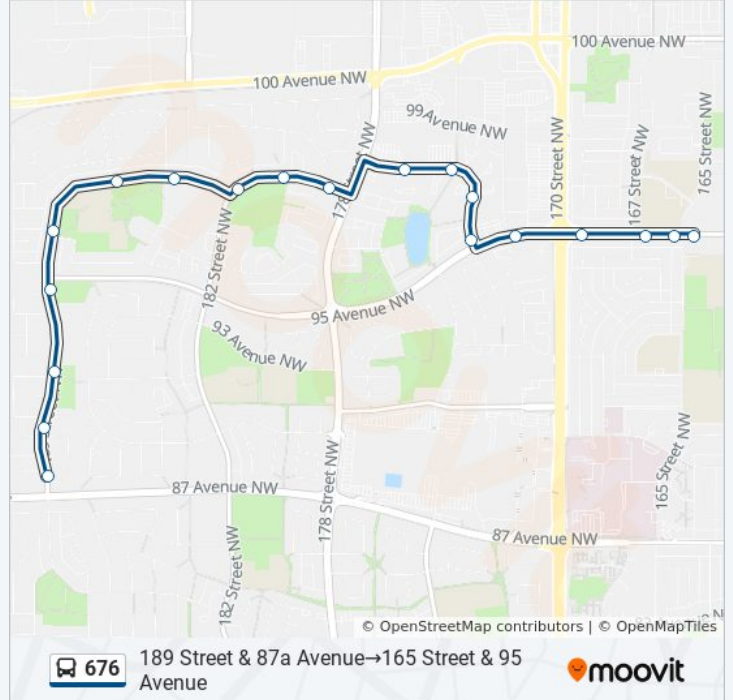

## 165 Street & 95 Avenue→189 Street & 87a Avenue

[View In Website Mode](#)

The 676 bus line (165 Street & 95 Avenue→189 Street & 87a Avenue) has 2 routes. For regular weekdays, their operation hours are:

### 676 bus Info

**Direction:** 165 Street & 95 Avenue→189 Street & 87a Avenue

**Stops:** 19

**Trip Duration:** 16 min

**Line Summary:**

**Direction: 189 Street & 87a Avenue→165 Street & 95 Avenue**

19 stops

[VIEW LINE SCHEDULE](#)

- 189 Street & 87a Avenue
- 189 Street & 89 Avenue
- 189 Street & 91 Avenue
- 189 Street & 95 Avenue
- 189 Street & 96 Avenue
- 187 Street & 97a Avenue
- 185 Street & 97a Avenue
- 182 Street & 97a Avenue
- 181 Street & 98 Avenue
- 180 Street & 98 Avenue
- 176 Street & 98a Avenue
- 174 Street & 98a Avenue
- 174 Street & 95 Avenue
- 172 Street & 95 Avenue
- 170 Street & 95 Avenue
- 167 Street & 95 Avenue
- 165 Street & 95 Avenue

**676 bus Info**

**Direction:** 189 Street & 87a Avenue→165 Street & 95 Avenue

**Stops:** 19

**Trip Duration:** 13 min

**Line Summary:**

676 bus time schedules and route maps are available in an offline PDF at [moovitapp.com](https://moovitapp.com). Use the [Moovit App](#) to see live bus times, train schedule or subway schedule, and step-by-step directions for all public transit in Edmonton.