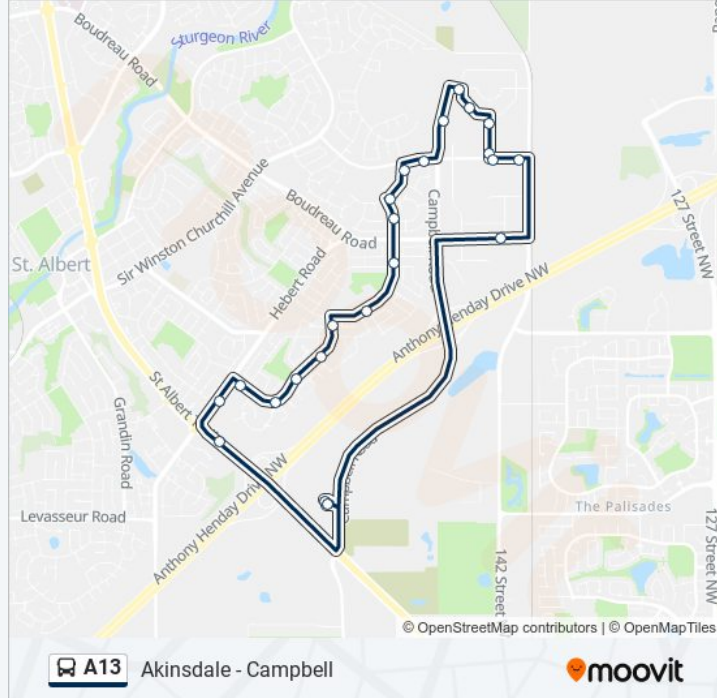

Poirier Ave & Campbell Rd

Campbell Road & Servus Place

Centre Street & Carleton Drive

Carleton Drive & Centre Street

Chevigny Street & Carleton Drive

Chevigny Street & Corriveau Avenue

Corriveau Avenue & Chevigny Street

A13 bus Info

Direction: Naki Transit Centre Akinsdale Campbell

Stops: 23

Trip Duration: 25 min

Line Summary:

Boudreau Road & Chatelain Drive

Nakî Transit Station And Park And Ride

A13 bus time schedules and route maps are available in an offline PDF at moovitapp.com. Use the [Moovit App](#) to see live bus times, train schedule or subway schedule, and step-by-step directions for all public transit in Edmonton.