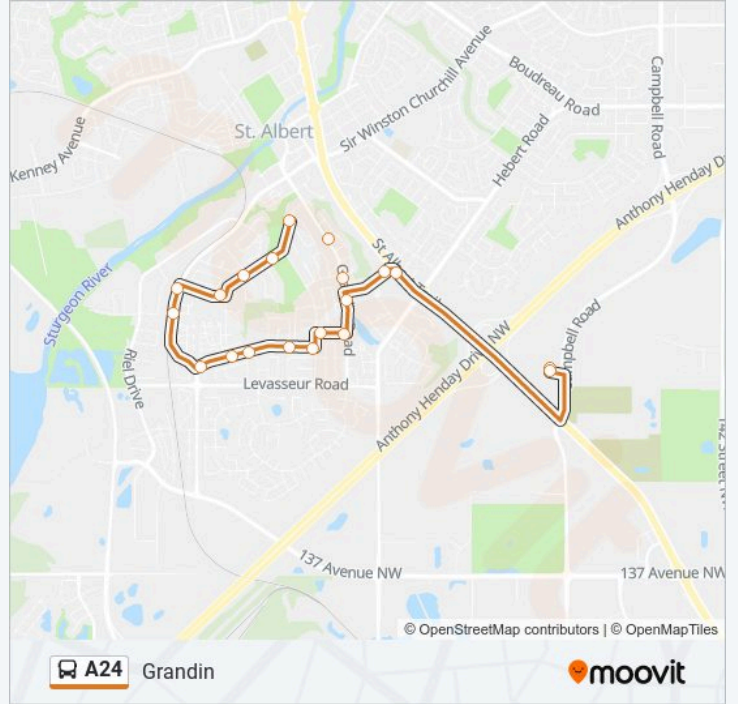

Grandin

Get The App

The A24 bus line Grandin has one route. For regular weekdays, their operation hours are:

(1) Grandin Naki Transit Centre: 05:44 - 18:06

Use the Moovit App to find the closest A24 bus station near you and find out when is the next A24 bus arriving.

Direction: Grandin Naki Transit Centre

20 stops

[VIEW LINE SCHEDULE](#)

- Nakî Transit Station And Park And Ride
- Gate Ave & St Albert Trail
- Grandin Rd & Green Lees Pl
- Grandin Rd & Glen Meadow Cres
- Grosvenor Blvd & Glenmore Cres
- Grenfell Ave & Gresham Blvd
- Grenfell Ave & Glenhaven Cres
- Gatewood Ave & Grenfell Ave
- Swc Ave & Gatewood Ave
- Swc Ave & Grandin Village I
- Gainsborough Ave & Swc Ave
- Gainsborough Ave & Grenfell Ave
- Gainsborough Ave & Graham Ave
- Gainsborough Avenue & Gladstone Crescent
- Gainsborough Avenue & Grosvenor Boulevard
- Granite Ave & Grosvenor Blvd
- Granite Ave & Grandin Rd
- Grandin Rd & Grandora Cres
- St Albert Trail & Gate Avenue
- Nakî Transit Station And Park And Ride

A24 bus Info

Direction: Grandin Naki Transit Centre

Stops: 20

Trip Duration: 25 min

Line Summary:

A24 bus time schedules and route maps are available in an offline PDF at moovitapp.com. Use the Moovit App to see live bus times, train schedule or subway schedule, and step-by-step directions for all public transit in Edmonton.