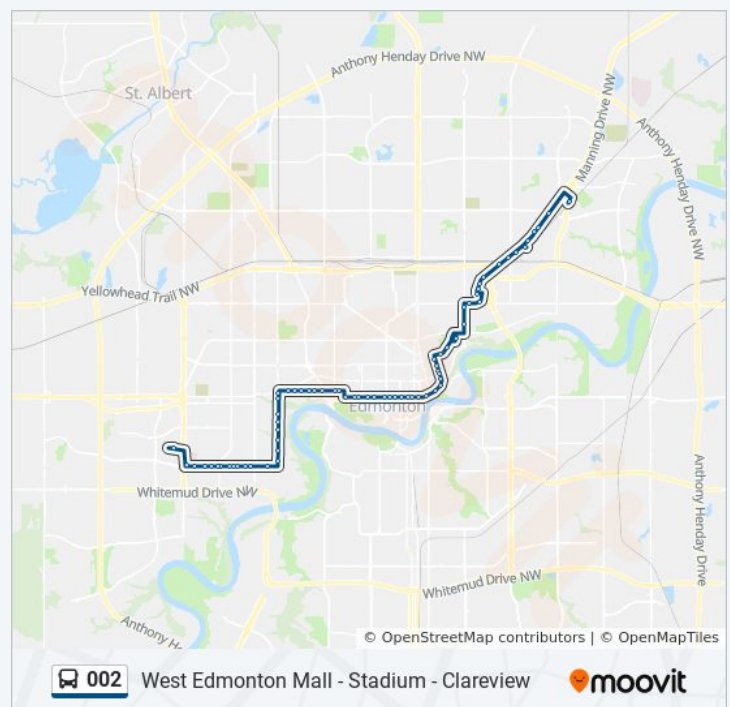

78 Street & 120 Avenue

Coliseum Transit Centre Bay K

80 Street & 118 Avenue

82 Street & 117 Avenue

82 Street & 114 Avenue

Stadium Transit Centre Bay B

86 Street & Stadium Road

92 Street & Stadium Road

95 Street & 107 Avenue

95 Street & 106 Avenue

95 Street & 105 Avenue

95 Street & 104 Avenue

95 Street & 103 Avenue

95 Street & Jasper Avenue

96 Street & Jasper Avenue

99 Street & Jasper Avenue

002 bus Time Schedule

West Clareview Transit Centre Bay H→West
Edmonton Mall Bay C Route Timetable:

Sunday	1:03 AM - 2:33 AM
Monday	12:04 AM - 2:34 AM
Tuesday	1:02 AM - 2:32 AM
Wednesday	1:02 AM - 2:32 AM
Thursday	1:02 AM - 2:32 AM
Friday	1:02 AM - 2:32 AM
Saturday	1:02 AM - 2:32 AM

002 bus Info

Direction: West Clareview Transit Centre Bay
H→West Edmonton Mall Bay C

Stops: 69

Trip Duration: 55 min

Line Summary:

100 Street & Jasper Avenue

101 Street & Jasper Avenue

103 Street & Jasper Avenue