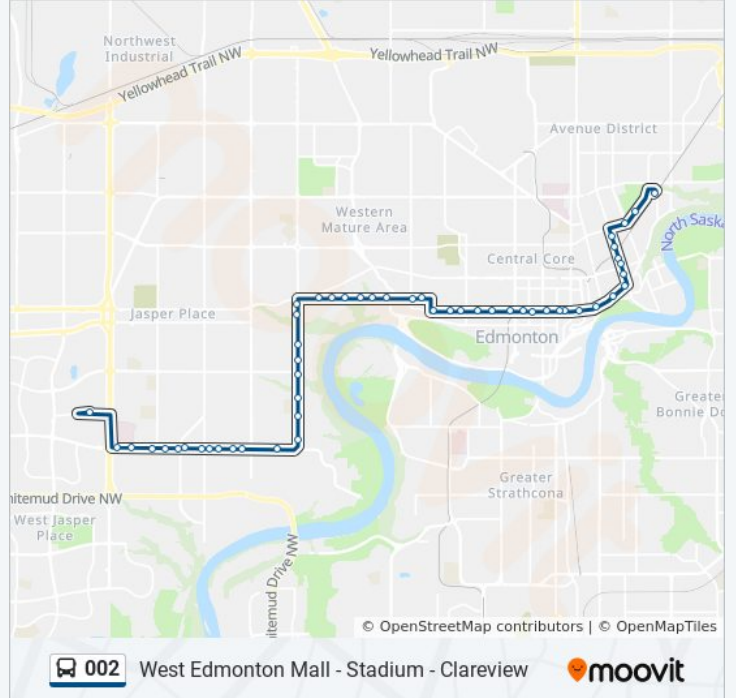

95 Street & Jasper Avenue

96 Street & Jasper Avenue

99 Street & Jasper Avenue

100 Street & Jasper Avenue

101 Street & Jasper Avenue

103 Street & Jasper Avenue

104 Street & Jasper Avenue

106 Street & Jasper Avenue

108 Street & Jasper Avenue Nearside

109 Street & Jasper Avenue

112 Street & Jasper Avenue

002 bus Time Schedule

Stadium Transit Centre Bay B→West Edmonton Mall Bay C Route Timetable:

Sunday	12:02 AM - 11:50 PM
Monday	4:45 AM - 11:56 PM
Tuesday	12:21 AM - 11:56 PM
Wednesday	12:21 AM - 11:56 PM
Thursday	12:21 AM - 11:56 PM
Friday	12:21 AM - 11:56 PM
Saturday	12:21 AM - 11:42 PM

002 bus Info

Direction: Stadium Transit Centre Bay B→West Edmonton Mall Bay C

Stops: 52

Trip Duration: 42 min

Line Summary:

114 Street & Jasper Avenue
117 Street & Jasper Avenue
118 Street & Jasper Avenue
120 Street & Jasper Avenue
122 Street & 102 Avenue
124 Street & 102 Avenue
Connaught Drive & 102 Avenue
130 Street & 102 Avenue
132 Street & 102 Avenue
134 Street & 102 Avenue
136 Street & 102 Avenue
138 Street & 102 Avenue
142 Street & 101a Avenue
142 Street & 100 Avenue
142 Street & 98 Avenue
142 Street & 96 Avenue
142 Street & 95 Avenue
142 Street & 92a Avenue
142 Street & 91 Avenue
142 Street & 89 Avenue
145 Street & 87 Avenue
150 Street & 87 Avenue
152 Street & 87 Avenue
154 Street & 87 Avenue
155 Street & 87 Avenue
156 Street & 87 Avenue
Meadowlark Road & 87 Avenue
Meadowlark Road & 87 Avenue
161 Street & 87 Avenue
163 Street & 87 Avenue
165 Street & 87 Avenue
169 Street & 87 Avenue
West Edmonton Mall Bay C

**Direction: West Clareview Transit Centre Bay
H→West Edmonton Mall Bay C**

69 stops

[VIEW LINE SCHEDULE](#)

West Clareview Transit Centre Bay H

Fort Road & 136 Avenue

Fort Road & 134 Avenue

Fort Road & 133 Avenue