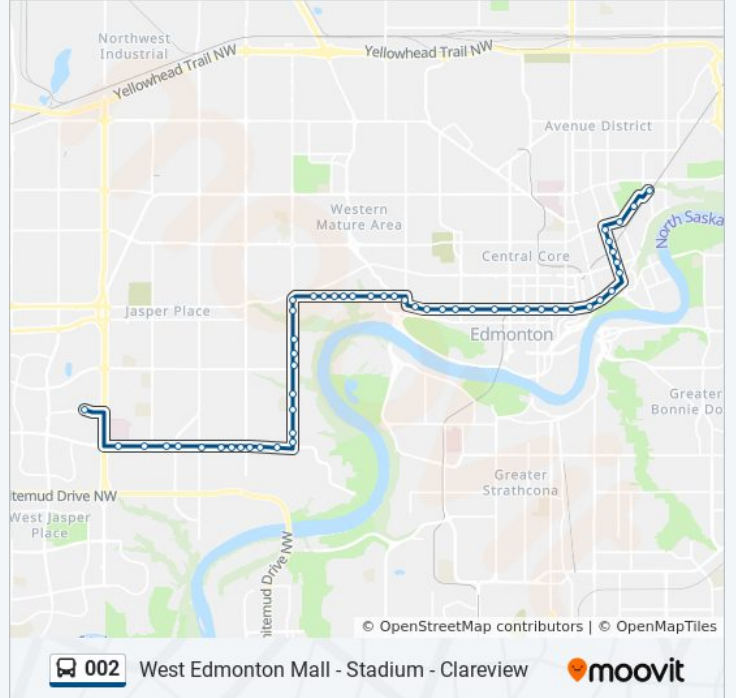

119 Street & Jasper Avenue

117 Street & Jasper Avenue

115 Street & Jasper Avenue

112 Street & Jasper Avenue

109 Street & Jasper Avenue

107 Street & Jasper Avenue

105 Street & Jasper Avenue

103 Street & Jasper Avenue

101 Street & Jasper Avenue

Thornton Court & Jasper Avenue

97 Street & Jasper Avenue

96 Street & Jasper Avenue

95 Street & 102a Avenue

95 Street & 103a Avenue

95 Street & 105 Avenue

95 Street & 106 Avenue

95 Street & 107 Avenue

92 Street & Stadium Road

86 Street & Stadium Road

Stadium Transit Centre Bay B

Direction: West Edmonton Mall Bay C → West Clareview Transit Centre Bay H

70 stops

[VIEW LINE SCHEDULE](#)