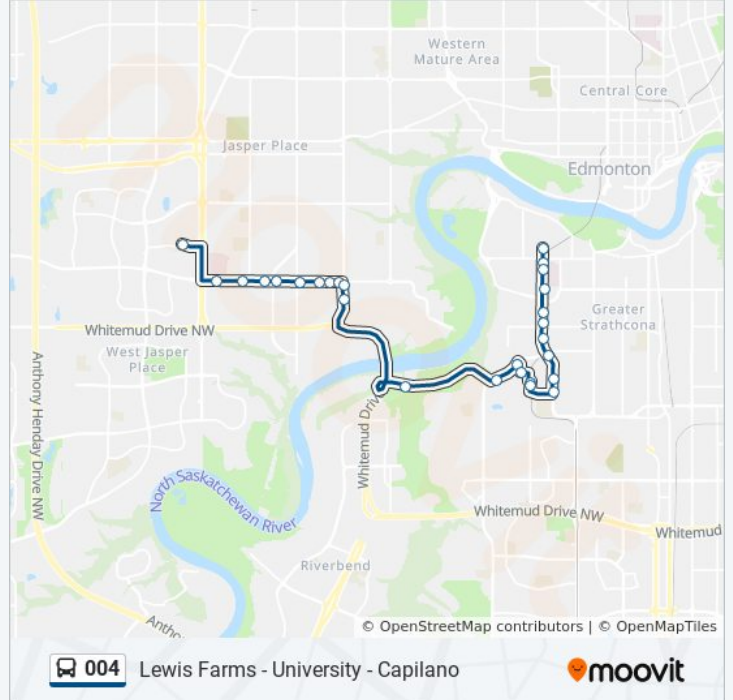

**004 bus Info**

**Direction:** West Edmonton Mall Bay C → 114 Street & 89 Avenue

**Stops:** 27

**Trip Duration:** 27 min

**Line Summary:**

South Campus Fort Edmonton Transit Centre  
Bay L

113 Street & 65 Avenue

113 Street & 67 Avenue

113 Street & 72 Avenue

114 Street & 74 Avenue

114 Street & 76 Avenue

114 Street & 78 Avenue

114 Street & 82 Avenue

114 Street & 85 Avenue

114 Street & 87 Avenue

114 Street & 89 Avenue

**Direction: West Edmonton Mall Bay C→University Transit Centre Bay B**

28 stops

[VIEW LINE SCHEDULE](#)

West Edmonton Mall Bay C

169 Street & 87 Avenue

164 Street & 87 Avenue

161 Street & 87 Avenue