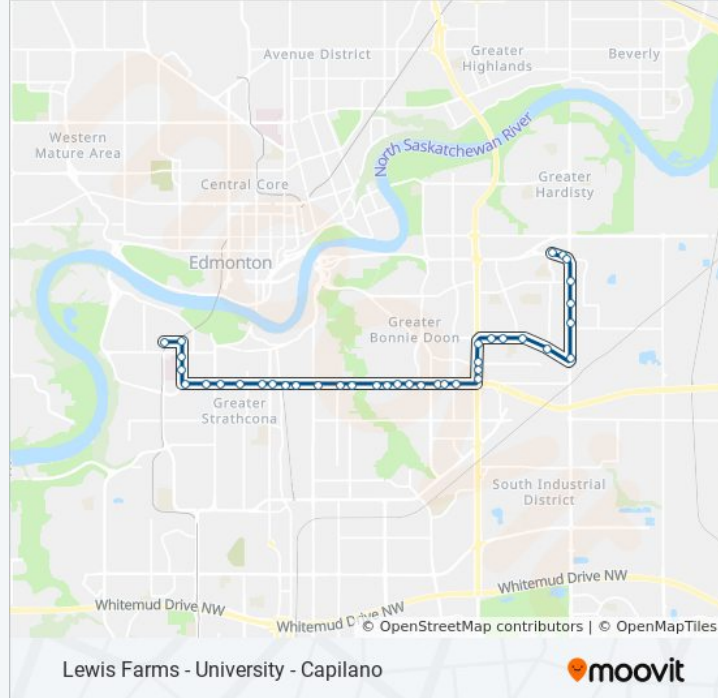

Use the Moovit App to find the closest 004 bus station near you and find out when is the next 004 bus arriving.

**Direction: 114 Street & 89 Avenue→Capilano Transit Centre Bay F**

37 stops

[VIEW LINE SCHEDULE](#)

79 Street & 82 Avenue

75 Street & 83 Avenue

75 Street & 84 Avenue

75 Street & 86 Avenue

75 Street & 90 Avenue

73 Street & 90 Avenue

71 Street & 90 Avenue

68 Street & 90 Avenue

58 Street & 90 Avenue

50 Street & 90 Avenue

50 Street & 92 Avenue

50 Street & 93 Avenue

50 Street & 94b Avenue

50 Street & 98 Avenue

Capilano Transit Centre Bay F

**Direction: 114 Street & 89 Avenue→West Edmonton Mall Bay B**

30 stops

[VIEW LINE SCHEDULE](#)

114 Street & 89 Avenue

University Transit Centre Bay A

112 Street & 86 Avenue

112 Street & 84 Avenue

114 Street & 83 Avenue

114 Street & 82 Avenue