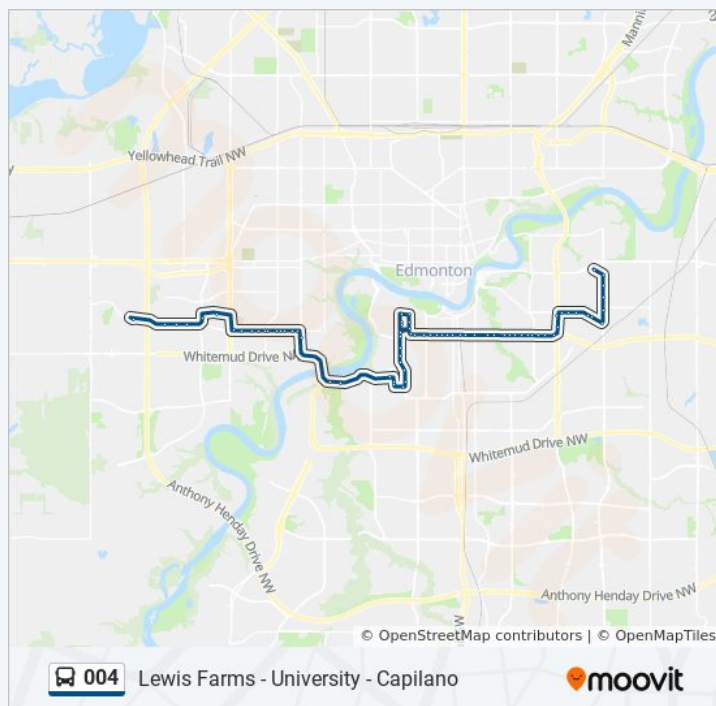

96 Street & 82 Avenue

97 Street & 82 Avenue

99 Street & 82 Avenue

101 Street & 82 Avenue

102 Street & 82 Avenue

104 Street & 82 Avenue

105 Street & 82 Avenue

106 Street & 82 Avenue

107 Street & 82 Avenue

108 Street & 82 Avenue

109 Street & 82 Avenue

111 Street & 82 Avenue

112 Street & 82 Avenue

114 Street & 85 Avenue

114 Street & 87 Avenue

114 Street & 89 Avenue

University Transit Centre Bay A

112 Street & 86 Avenue

**Direction:** Capilano Transit Centre Bay F→Lewis Farms Transit Centre Bay B

**Stops:** 72

**Trip Duration:** 66 min

**Line Summary:**

112 Street & 84 Avenue

114 Street & 83 Avenue

114 Street & 82 Avenue

114 Street & 78 Avenue

114 Street & 76 Avenue

114 Street & 74 Avenue

113 Street & 71 Avenue

113 Street & 67 Avenue

113 Street & 65 Avenue