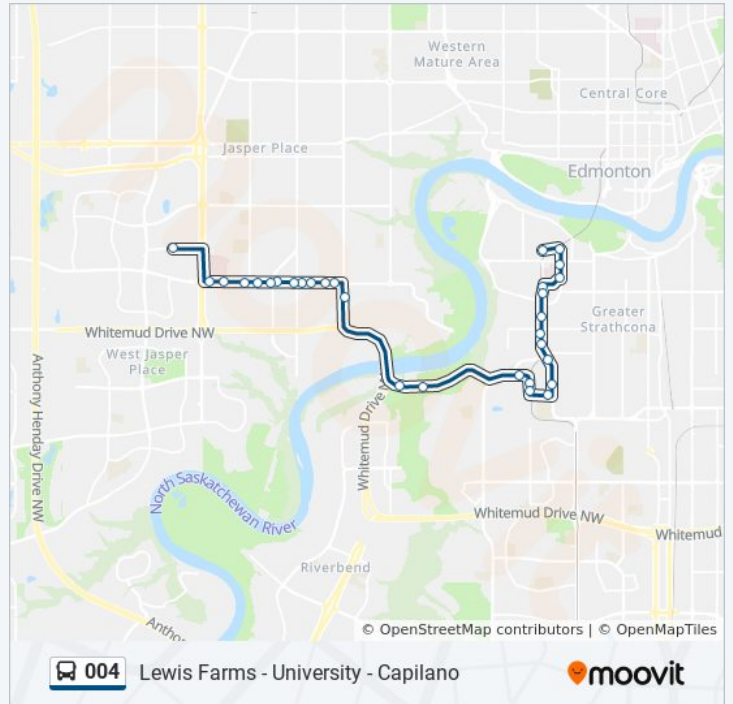

**004 bus Info**

**Direction:** 114 Street & 89 Avenue→West Edmonton Mall Bay B

**Stops:** 30

**Trip Duration:** 27 min

**Line Summary:**

113 Street & 67 Avenue

113 Street & 65 Avenue

South Campus Fort Edmonton Transit Centre  
Bay G

155 Street & 87 Avenue

156 Street & 87 Avenue

Meadowlark Road & 87 Avenue

Meadowlark Road & 87 Avenue

161 Street & 87 Avenue

163 Street & 87 Avenue

165 Street & 87 Avenue

169 Street & 87 Avenue

West Edmonton Mall Bay B

**Direction: Capilano Transit Centre Bay F → Lewis Farms Transit Centre Bay B**

72 stops

[VIEW LINE SCHEDULE](#)

Capilano Transit Centre Bay F

50 Street & 98 Avenue

50 Street & 94b Avenue

**004 bus Info**

58 Street & 90 Avenue

Ottewell Road & 90 Avenue

71 Street & 90 Avenue

73 Street & 90 Avenue

75 Street & 90 Avenue

75 Street & 86 Avenue

75 Street & 82 Avenue