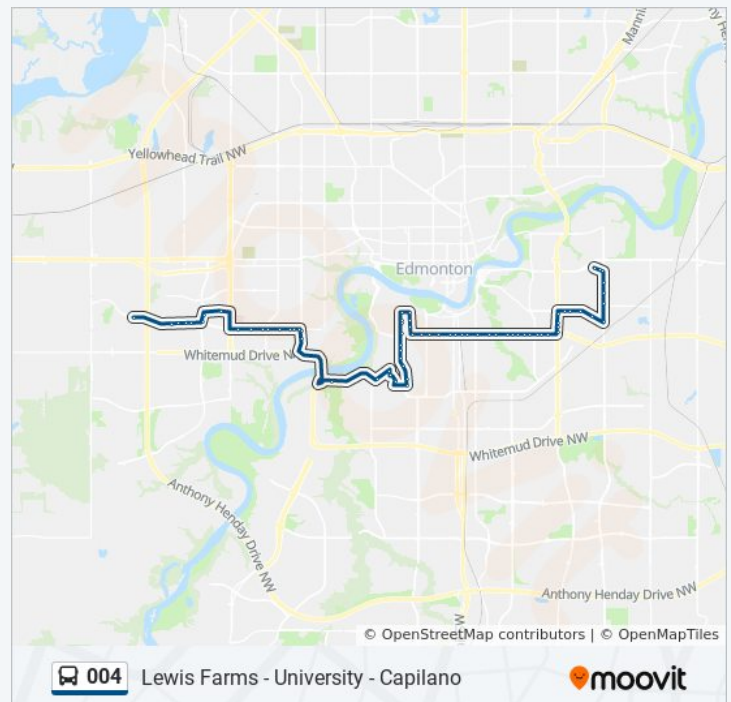

113 Street & 65 Avenue

113 Street & 67 Avenue

113 Street & 72 Avenue

**004 bus Time Schedule**

Lewis Farms Transit Centre Bay B → Capilano Transit Centre Bay F Route Timetable:

Sunday	24 hours
Monday	24 hours
Tuesday	24 hours
Wednesday	24 hours
Thursday	24 hours
Friday	24 hours
Saturday	24 hours

**004 bus Info**

**Direction:** Lewis Farms Transit Centre Bay B → Capilano Transit Centre Bay F

**Stops:** 70

**Trip Duration:** 67 min

**Line Summary:**

114 Street & 74 Avenue

114 Street & 76 Avenue

114 Street & 78 Avenue