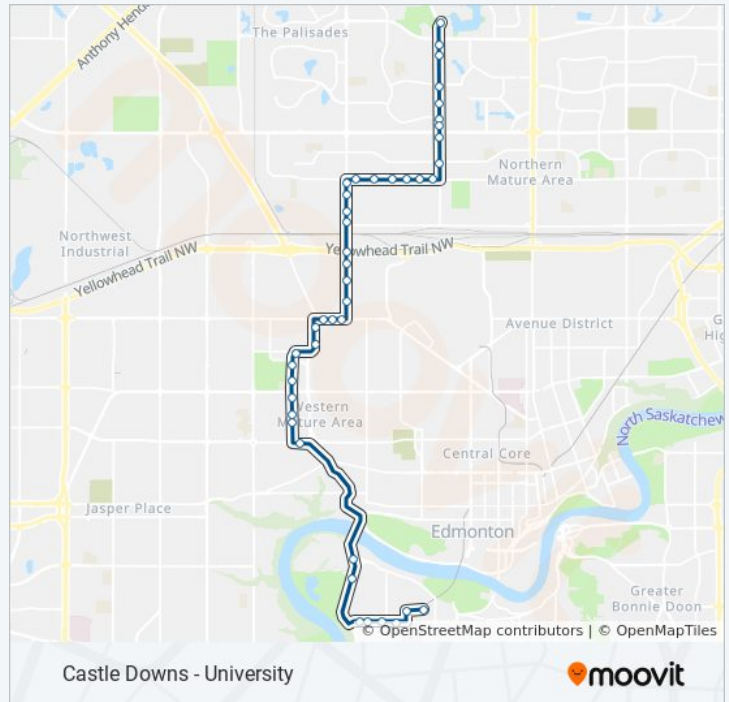

127 Street & 122 Avenue

127 Street & 120 Avenue

127 Street & 118 Avenue

129 Street & 118 Avenue

Groat Road & 118 Avenue

Groat Road & 118 Avenue

Groat Road & 116 Avenue

135 Street & 115 Avenue

135 Street & 114 Avenue

Westmount Transit Centre Bay D

135 Street & 111 Avenue

135 Street & 109a Avenue

135 Street & 109 Avenue

134 Street & 107 Avenue

Groat Road & Mayfair Golf Country Club

Groat Road & Hawrelak Park

051 bus Info

Direction: Castle Downs Transit Centre Bay F→University Transit Centre Bay B

Stops: 43

Trip Duration: 33 min

Line Summary:

120 Street & 87 Avenue
 119 Street & 87 Avenue
 117 Street & 87 Avenue
 116 Street & 87 Avenue
 114 Street & 89 Avenue
 University Transit Centre Bay B

Direction: University Transit Centre Bay B→Castle Downs Transit Centre Bay F

43 stops

[VIEW LINE SCHEDULE](#)

University Transit Centre Bay B
 112 Street & 86 Avenue
 112 Street & 84 Avenue
 114 Street & 85 Avenue
 114 Street & 87 Avenue
 116 Street & 87 Avenue
 118 Street & 87 Avenue
 120 Street & 87 Avenue
 Groat Road & Emily Murphy Park Road
 Groat Road & 107 Avenue
 Groat Road & 107 Avenue
 135 Street & 107 Avenue
 135 Street & 109 Avenue
 135 Street & 109b Avenue
 135 Street & 110a Avenue
 Westmount Transit Centre Bay E
 135 Street & 114 Avenue
 135 Street & 114 Avenue
 Groat Road & 116 Avenue
 Groat Road & 118 Avenue
 Groat Road & 118 Avenue
 129 Street & 118 Avenue