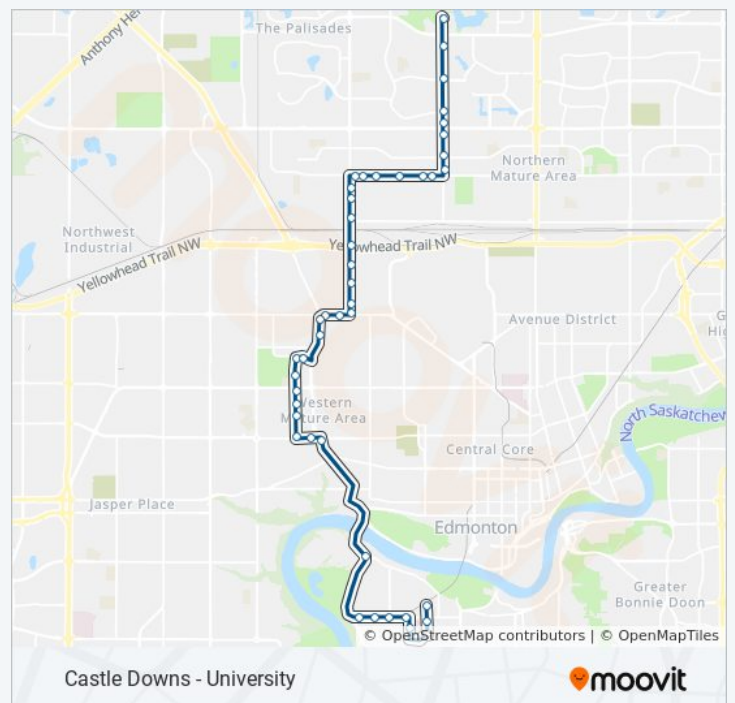

051 bus Info

Direction: Castle Downs Transit Centre Bay F→University Transit Centre Bay B

Stops: 43

Trip Duration: 33 min

Line Summary:

120 Street & 87 Avenue
 119 Street & 87 Avenue
 117 Street & 87 Avenue
 116 Street & 87 Avenue
 114 Street & 89 Avenue
 University Transit Centre Bay B

Direction: University Transit Centre Bay B→Castle Downs Transit Centre Bay F

43 stops

[VIEW LINE SCHEDULE](#)

University Transit Centre Bay B
 112 Street & 86 Avenue
 112 Street & 84 Avenue
 114 Street & 85 Avenue
 114 Street & 87 Avenue
 116 Street & 87 Avenue
 118 Street & 87 Avenue
 120 Street & 87 Avenue
 Groat Road & Emily Murphy Park Road
 Groat Road & 107 Avenue
 Groat Road & 107 Avenue
 135 Street & 107 Avenue
 135 Street & 109 Avenue
 135 Street & 109b Avenue
 135 Street & 110a Avenue
 Westmount Transit Centre Bay E
 135 Street & 114 Avenue
 135 Street & 114 Avenue
 Groat Road & 116 Avenue
 Groat Road & 118 Avenue
 Groat Road & 118 Avenue
 129 Street & 118 Avenue

051 bus Time Schedule

University Transit Centre Bay B→Castle Downs Transit Centre Bay F Route Timetable:

Sunday	8:18 AM - 8:08 PM
Monday	6:01 AM - 11:23 PM
Tuesday	6:01 AM - 11:23 PM
Wednesday	6:01 AM - 11:23 PM
Thursday	6:01 AM - 11:23 PM
Friday	6:01 AM - 11:23 PM
Saturday	7:38 AM - 9:08 PM

051 bus Info

Direction: University Transit Centre Bay B→Castle Downs Transit Centre Bay F

Stops: 43

Trip Duration: 37 min

Line Summary:

127 Street & 118 Avenue

127 Street & 119 Avenue

127 Street & 121 Avenue