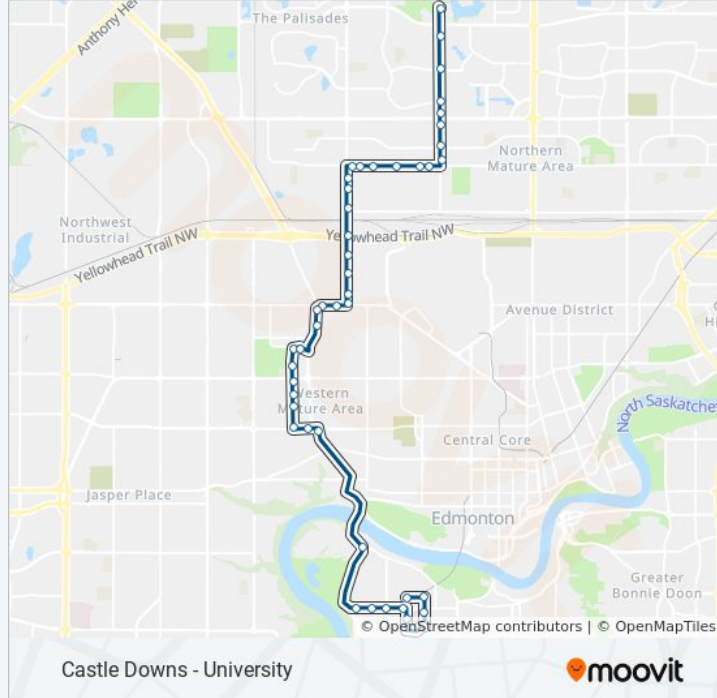

051 bus Info

Direction: 114 Street & 89 Avenue→Castle Downs Transit Centre Bay F

Stops: 44

Trip Duration: 36 min

Line Summary:

Groat Road & 118 Avenue

Groat Road & 118 Avenue

129 Street & 118 Avenue

127 Street & 118 Avenue

127 Street & 119 Avenue

127 Street & 121 Avenue

127 Street & 123 Avenue

127 Street & 127 Avenue

127 Street & 129 Avenue

127 Street & 131 Avenue

127 Street & 132 Avenue

125 Street & 132 Avenue

123a Street & 132 Avenue

120 Street & 132 Avenue

116 Street & 132 Avenue

115 Street & 132 Avenue

113a Street & 132 Avenue

113a Street & 134 Avenue

113a Street & 136 Avenue

Castle Downs Road & 137 Avenue

Castle Downs Road & 139 Avenue

Castle Downs Road & 145 Avenue

Castle Downs Road & Mccrae Avenue

Castle Downs Transit Centre Bay F

Direction: Castle Downs Transit Centre Bay F → University Transit Centre Bay B