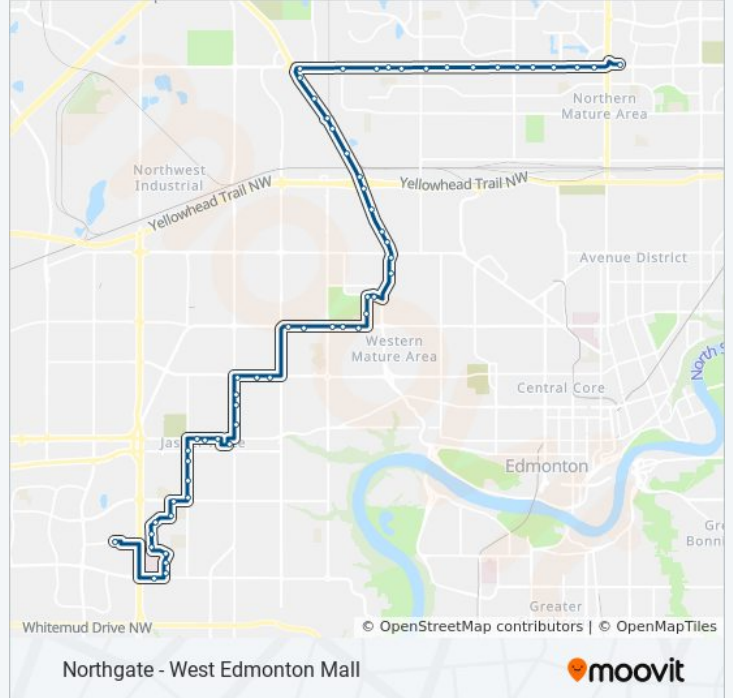

163 Street & 95 Avenue

163 Street & 97 Avenue

163 Street & 99 Avenue

163 Street & 100 Avenue

162 Street & Stony Plain Road

160 Street & Stony Plain Road

Jasper Place Transit Centre Bay E

156 Street & 102 Avenue

052 bus Time Schedule

West Edmonton Mall Bay D→Northgate Transit Centre Bay E Route Timetable:

Sunday	7:19 AM - 10:22 PM
Monday	5:38 AM - 11:08 PM
Tuesday	12:08 AM - 11:08 PM
Wednesday	12:08 AM - 11:08 PM
Thursday	12:08 AM - 11:08 PM
Friday	12:08 AM - 11:08 PM
Saturday	12:08 AM - 10:55 PM

052 bus Info

Direction: West Edmonton Mall Bay D→Northgate Transit Centre Bay E

Stops: 58

Trip Duration: 53 min

Line Summary:

156 Street & 104 Avenue
156 Street & 105 Avenue
156 Street & 107 Avenue
153 Street & 107 Avenue
151 Street & 107 Avenue
149 Street & 111 Avenue
146 Street & 111 Avenue
142 Street & 111 Avenue
140 Street & 111 Avenue
138 Street & 111 Avenue
Westmount Transit Centre Bay E
135 Street & 114 Avenue
135 Street & 114 Avenue
Groat Road & 116 Avenue
Groat Road & 118 Avenue
St Albert Trail & 119 Avenue
St Albert Trail & 122 Avenue
St Albert Trail & Sherbrooke Avenue
St Albert Trail & Yellowhead Trail
St Albert Trail & 126 Avenue
St Albert Trail & 128 Avenue
St Albert Trail & 130 Avenue
St Albert Trail & 131 Avenue
St Albert Trail & 134 Avenue
St Albert Trail & 137 Avenue
St Albert Trail & 137 Avenue
140 Street & 137 Avenue
135 Street & 137 Avenue
132a Street & 137 Avenue
131 Street & 137 Avenue
127 Street & 137 Avenue
123a Street & 137 Avenue
119 Street & 137 Avenue

116 Street & 137 Avenue

113a Street & 137 Avenue

111 Street & 137 Avenue

108 Street & 137 Avenue

104a Street & 137 Avenue

102 Street & 137 Avenue

Northgate Transit Centre Bay E

052 bus time schedules and route maps are available in an offline PDF at moovitapp.com. Use the [Moovit App](#) to see live bus times, train schedule or subway schedule, and step-by-step directions for all public transit in Edmonton.