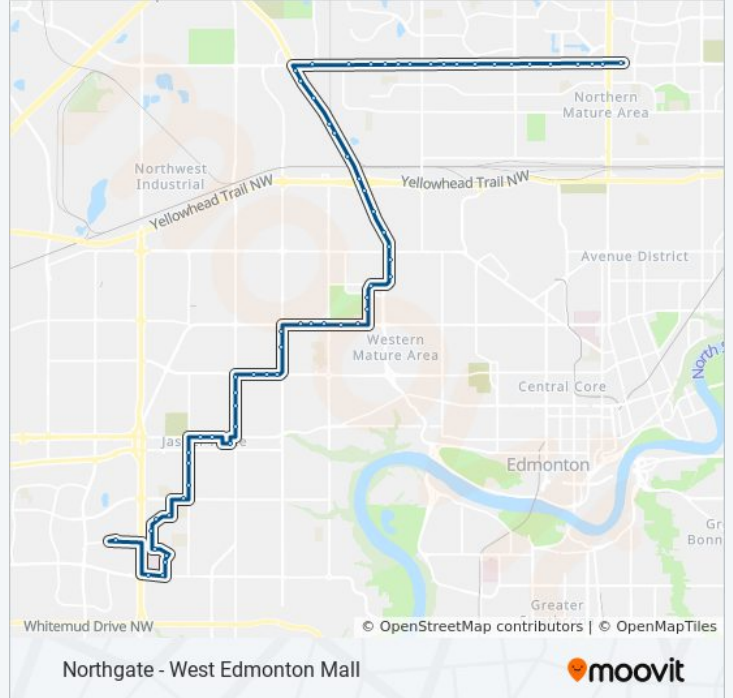

139 Street & 137 Avenue

142 Street & 137 Avenue

St Albert Trail & 137 Avenue

St Albert Trail & 136 Avenue

052 bus Time Schedule

Northgate Transit Centre Bay E→West Edmonton Mall Bay D Route Timetable:

Sunday	7:22 AM - 10:28 PM
Monday	5:38 AM - 11:53 PM
Tuesday	5:38 AM - 11:53 PM
Wednesday	5:38 AM - 11:53 PM
Thursday	5:38 AM - 11:53 PM
Friday	5:38 AM - 11:53 PM
Saturday	6:24 AM - 11:14 PM

052 bus Info

Direction: Northgate Transit Centre Bay E→West Edmonton Mall Bay D

Stops: 64

Trip Duration: 48 min

Line Summary:

- St Albert Trail & 134 Avenue
- St Albert Trail & 131 Avenue
- St Albert Trail & 130 Avenue
- St Albert Trail & 128 Avenue
- St Albert Trail & 126 Avenue
- St Albert Trail & Yellowhead Trail
- St Albert Trail & Dovercourt Avenue
- St Albert Trail & 122 Avenue
- St Albert Trail & 118 Avenue
- Groat Road & 118 Avenue
- Groat Road & 116 Avenue
- 135 Street & 115 Avenue
- 135 Street & 114 Avenue
- Westmount Transit Centre Bay A
- 136 Street & 111 Avenue
- 140 Street & 111 Avenue
- 142 Street & 111 Avenue
- 146 Street & 111 Avenue
- 146 Street & 111 Avenue
- 149 Street & 111 Avenue
- 149 Street & 110 Avenue
- 149 Street & 107 Avenue
- 151 Street & 107 Avenue
- 153 Street & 107 Avenue
- 156 Street & 107 Avenue
- 156 Street & 105 Avenue
- 156 Street & 104 Avenue
- 156 Street & 102 Avenue
- Jasper Place Transit Centre Bay D
- 159 Street & Stony Plain Road
- 161 Street & Stony Plain Road
- 163 Street & 100 Avenue
- 163 Street & 99 Avenue

163 Street & 96a Avenue

163 Street & 95 Avenue

165 Street & 93 Avenue

168 Street & 93 Avenue

168 Street & 92 Avenue

168 Street & 88 Avenue

165 Street & 88 Avenue

165 Street & 87a Avenue

165 Street & 87 Avenue

169 Street & 87 Avenue

West Edmonton Mall Bay D

Direction: West Edmonton Mall Bay D→Northgate Transit Centre Bay E

58 stops

[VIEW LINE SCHEDULE](#)

West Edmonton Mall Bay D

169 Street & 87 Avenue