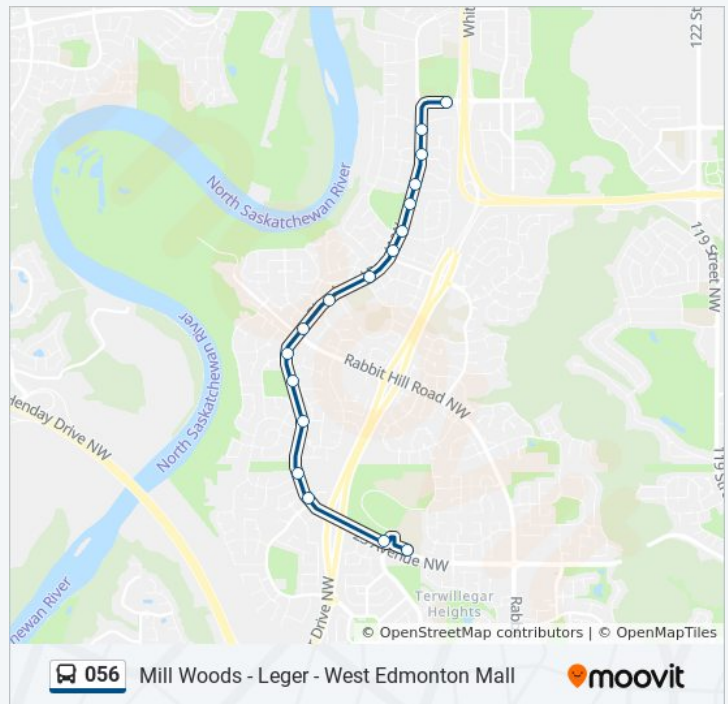

Riverbend Road & 43 Avenue

Riverbend Road & 44 Avenue

Riverbend Road & 45 Avenue

Riverbend Road & 48 Avenue

Riverbend Road & 51 Avenue

Riverbend Road & 53 Avenue

**056 bus Info**

**Direction:** Leger Transit Centre Bay M→Riverbend Road & 53 Avenue

**Stops:** 17

**Trip Duration:** 16 min

**Line Summary:**

**Direction: Meadows Transit Centre Bay J→West Edmonton Mall Transit Centre Bay D**

66 stops

[VIEW LINE SCHEDULE](#)

Meadows Transit Centre Bay J

17 Street & Tamarack Way

17 Street & 38 Avenue

17 Street & 37 Avenue

17 Street & 34 Avenue

17 Street & Silver Berry Road

17 Street & 28 Avenue

17 Street & 23 Avenue

24 Street & 23 Avenue

25 Street & 23 Avenue

**056 bus Info**

**Direction:** Meadows Transit Centre Bay J→West Edmonton Mall Transit Centre Bay D

**Stops:** 66

**Trip Duration:** 70 min

**Line Summary:**

32 Street & 23 Avenue

34 Street & 23 Avenue

38 Street & 23 Avenue