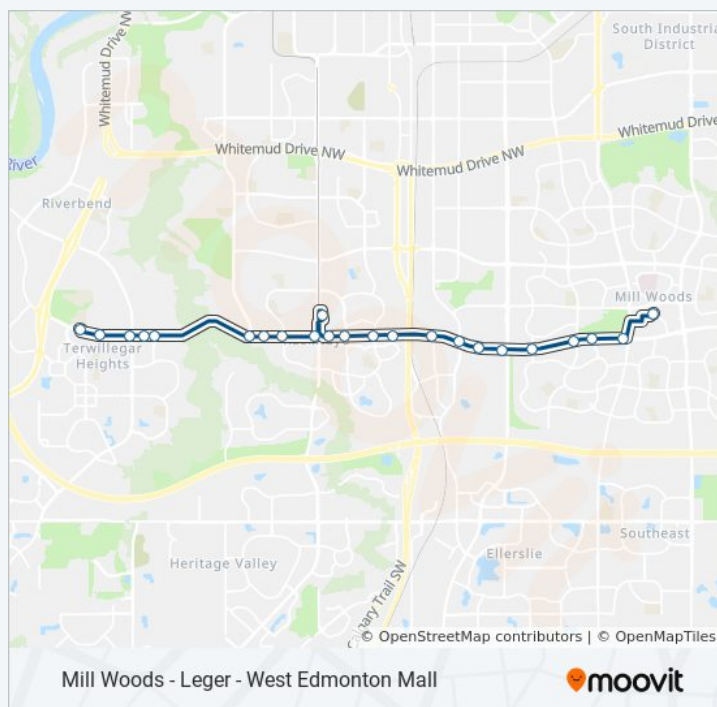

111 Street & 23 Avenue

Saddleback Road & 23 Avenue

118 Street & 23 Avenue

119 Street & 23 Avenue

Hodgson Way & 23 Avenue

Hodgson Way & 23 Avenue

Rabbit Hill Road & 23 Avenue

Leger Gate & 23 Avenue

Leger Transit Centre Bay M

### 056 bus Info

**Direction:** Mill Woods Transit Centre Bay A→Leger Transit Centre Bay M

**Stops:** 23

**Trip Duration:** 31 min

**Line Summary:**

### Direction: West Edmonton Mall Transit Centre Bay D→Meadows Transit Centre Bay J

63 stops

[VIEW LINE SCHEDULE](#)

West Edmonton Mall Transit Centre Bay D

169 Street & 87 Avenue

164 Street & 87 Avenue

161 Street & 87 Avenue