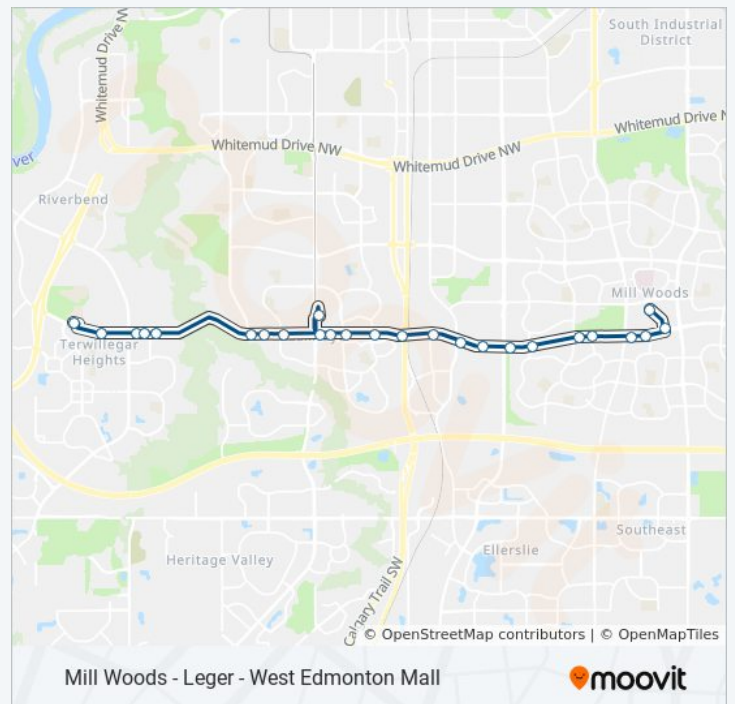

**056 bus Info**

**Direction:** Leger Transit Centre Bay D→Century Park Transit Centre Bay J

**Stops:** 9

**Trip Duration:** 13 min

**Line Summary:**

 [056 bus Line Map](#)

**Direction: Leger Transit Centre Bay D→Mill Woods Transit Centre Bay A**

Tegler Gate & 23 Avenue  
 Rabbit Hill Road & 23 Avenue  
 Magrath Road & 23 Avenue  
 Magrath Road & 23 Avenue  
 119 Street & 23 Avenue  
 118 Street & 23 Avenue  
 Saddleback Road & 23 Avenue  
 Century Park Transit Centre Bay J  
 111 Street & 23 Avenue  
 110 Street & 23 Avenue  
 109 Street & 23 Avenue  
 105 Street & 23 Avenue  
 Calgary Trail & 23 Avenue  
 99 Street & 23 Avenue  
 Parsons Road & 23 Avenue  
 94 Street & 23 Avenue  
 91 Street & 23 Avenue  
 85 Street & 23 Avenue  
 Mill Woods Road & 23 Avenue  
 72 Street & 23 Avenue  
 66 Street & 23 Avenue  
 58 Street & 23 Avenue  
 Hewes Way & 23 Avenue  
 Mill Woods Transit Centre Bay A

### 056 bus Info

**Direction:** Leger Transit Centre Bay D→Mill Woods Transit Centre Bay A

**Stops:** 25

**Trip Duration:** 36 min

**Line Summary:**

**Direction: Leger Transit Centre Bay M→Riverbend Road & 53 Avenue**

17 stops

[VIEW LINE SCHEDULE](#)

Leger Transit Centre Bay M  
 Leger Road & 23 Avenue  
 Riverbend Road & Haddow Close  
 Riverbend Road & Heath Road S  
 Riverbend Road & Falconer Road