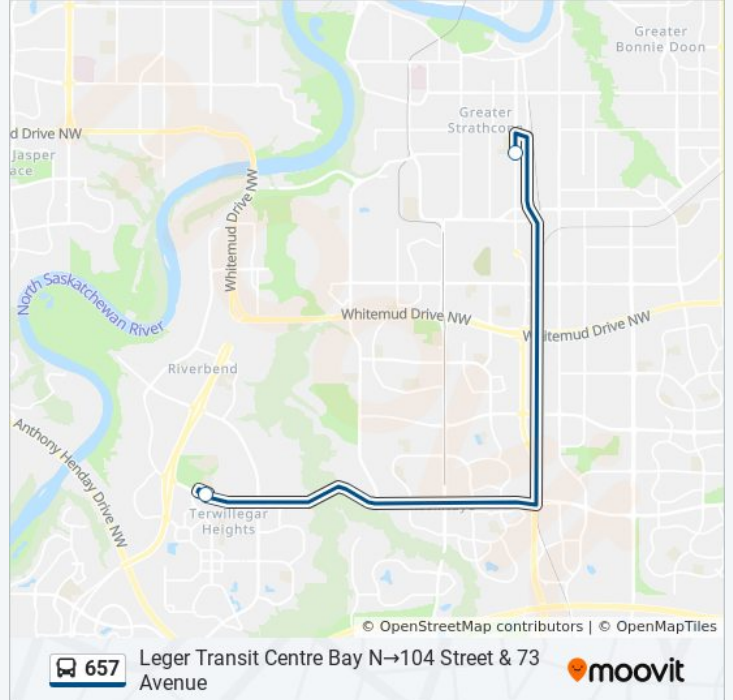

Use the Moovit App to find the closest 657 bus station near you and find out when is the next 657 bus arriving.

Direction: 104 Street & 73 Avenue→Leger Transit Centre Bay N

2 stops

[VIEW LINE SCHEDULE](#)

657 bus Info

Direction: 104 Street & 73 Avenue→Leger Transit Centre Bay N

Stops: 2

Trip Duration: 23 min

Line Summary:

Direction: Leger Transit Centre Bay N→104 Street & 73 Avenue

2 stops

[VIEW LINE SCHEDULE](#)

Leger Transit Centre Bay N

104 Street & 73 Avenue

657 bus Time Schedule

Leger Transit Centre Bay N→104 Street & 73 Avenue Route Timetable:

Sunday	Not Operational
Monday	08:05 - 08:08
Tuesday	08:05 - 08:08
Wednesday	08:05 - 08:08
Thursday	08:05 - 08:08
Friday	08:05 - 08:08
Saturday	Not Operational

657 bus Info

Direction: Leger Transit Centre Bay N→104 Street & 73 Avenue

Stops: 2

Trip Duration: 24 min

Line Summary:

657 bus time schedules and route maps are available in an offline PDF at moovitapp.com. Use the [Moovit App](#) to see live bus times, train schedule or subway schedule, and step-by-step directions for all public transit in Edmonton.