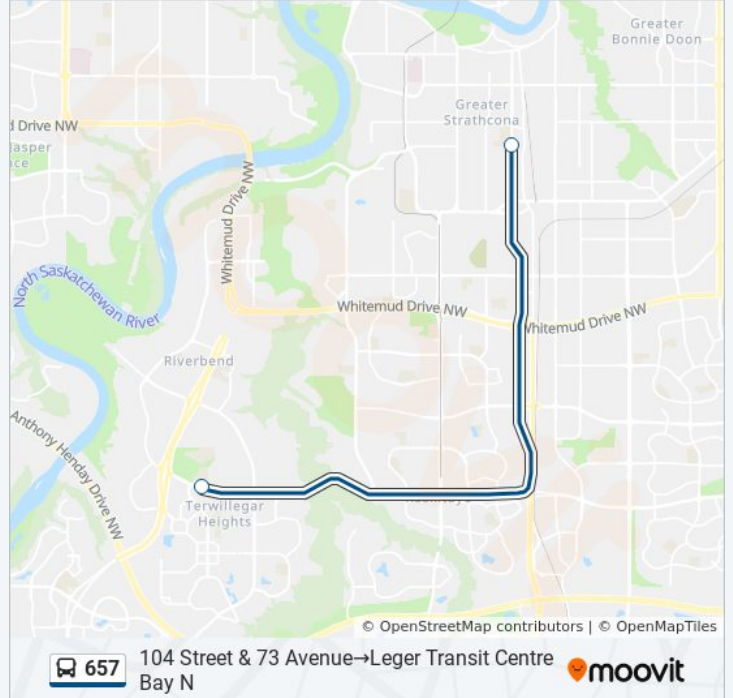

Use the Moovit App to find the closest 657 bus station near you and find out when is the next 657 bus arriving.

Direction: 104 Street & 73 Avenue→Leger Transit Centre Bay N

2 stops

[VIEW LINE SCHEDULE](#)

104 Street & 73 Avenue

Leger Transit Centre Bay N

657 bus Time Schedule

104 Street & 73 Avenue→Leger Transit Centre Bay N Route Timetable:

Sunday	Not Operational
Monday	15:33 - 15:35
Tuesday	15:33 - 15:35
Wednesday	15:33 - 15:35
Thursday	15:33 - 15:35
Friday	15:33 - 15:35
Saturday	Not Operational

657 bus Info

Direction: 104 Street & 73 Avenue→Leger Transit Centre Bay N

Stops: 2

Trip Duration: 23 min

Line Summary:

Direction: Leger Transit Centre Bay N→104 Street & 73 Avenue

2 stops

[VIEW LINE SCHEDULE](#)

657 bus Info

Direction: Leger Transit Centre Bay N→104 Street & 73 Avenue

Stops: 2

Trip Duration: 24 min

Line Summary:

657 bus time schedules and route maps are available in an offline PDF at moovitapp.com. Use the [Moovit App](#) to see live bus times, train schedule or subway schedule, and step-by-step directions for all public transit in Edmonton.