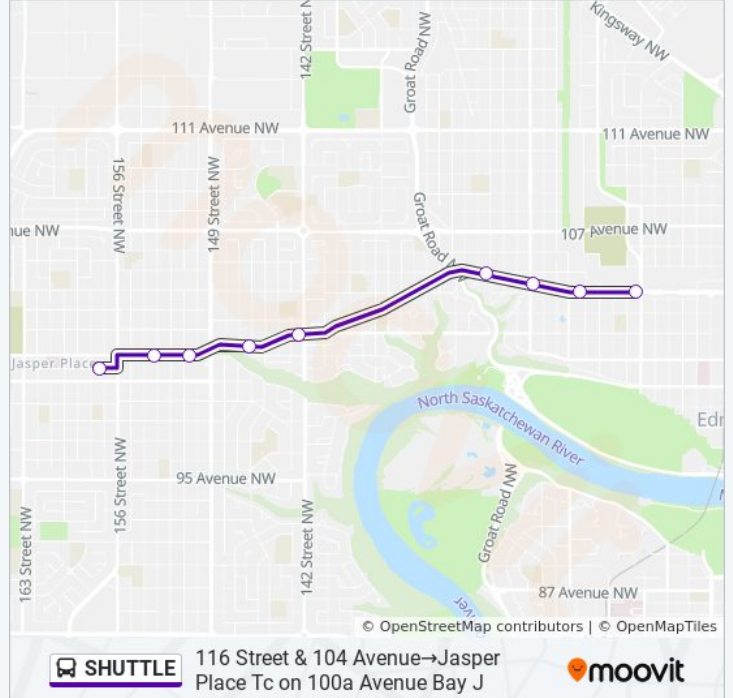

SHUTTLE

116 Street & 104 Avenue→Jasper Place
Tc on 100a Avenue Bay J[View In Website Mode](#)

The SHUTTLE bus line (116 Street & 104 Avenue→Jasper Place Tc on 100a Avenue Bay J) has 2 routes. For regular weekdays, their operation hours are:

(1) 116 Street & 104 Avenue→Jasper Place Tc on 100a Avenue Bay J: 7:00 AM - 8:00 PM(2) Jasper Place Tc on 100a Avenue Bay J→116 Street & 104 Avenue: 6:30 AM - 7:30 PM

Use the Moovit App to find the closest SHUTTLE bus station near you and find out when is the next SHUTTLE bus arriving.

Direction: 116 Street & 104 Avenue→Jasper Place Tc on 100a Avenue Bay J

10 stops

[VIEW LINE SCHEDULE](#)

116 Street & 104 Avenue
120 Street & 104 Avenue
124 Street & Stony Plain Road
138 Street & 102 Avenue
146 Street & Stony Plain Road
149 Street & Stony Plain Road
151 Street & 100 Avenue
153 Street & 100 Avenue
155 Street & 100 Avenue
Jasper Place Tc on 100a Avenue Bay J

SHUTTLE bus Info**Direction:** 116 Street & 104 Avenue→Jasper Place Tc on 100a Avenue Bay J**Stops:** 10**Trip Duration:** 22 min**Line Summary:**

Direction: Jasper Place Tc on 100a Avenue Bay J → 116 Street & 104 Avenue