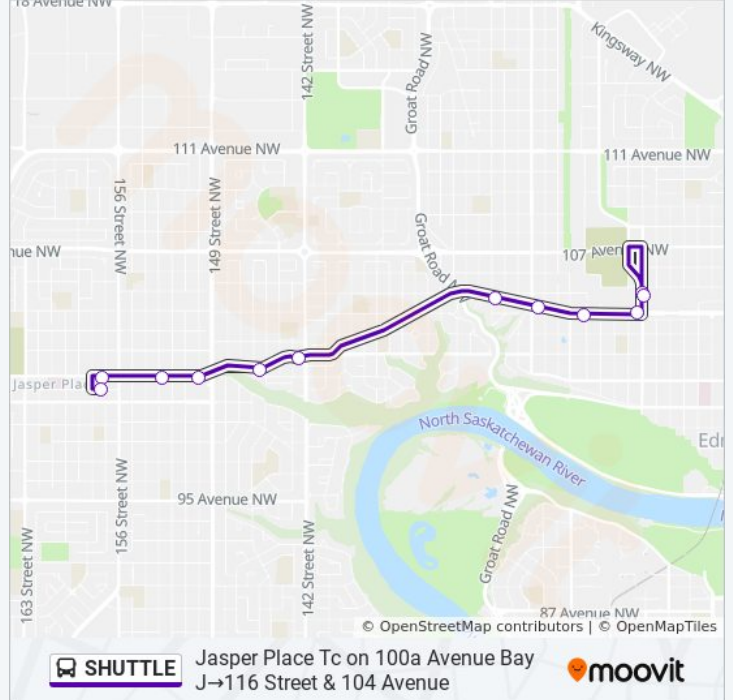

SHUTTLE bus Info**Direction:** 116 Street & 104 Avenue→Jasper Place Tc on 100a Avenue Bay J**Stops:** 10**Trip Duration:** 22 min**Line Summary:**

Direction: Jasper Place Tc on 100a Avenue Bay J → 116 Street & 104 Avenue

12 stops

[VIEW LINE SCHEDULE](#)

- Jasper Place Tc on 100a Avenue Bay J
- Jasper Place Tc on Stony Plain Road Bay K
- 155 Street & 100 Avenue
- 153 Street & 100 Avenue
- 151 Street & 100 Avenue
- 149 Street & 100 Avenue
- 138 Street & 102 Avenue
- 124 Street & 104 Avenue
- 120 Street & 104 Avenue
- 116 Street & 105 Avenue
- 116 Street & 105 Avenue
- 116 Street & 104 Avenue

SHUTTLE bus Time Schedule

Jasper Place Tc on 100a Avenue Bay J → 116 Street & 104 Avenue Route Timetable:

Sunday	6:30 AM - 7:30 PM
Monday	6:30 AM - 7:30 PM
Tuesday	6:30 AM - 7:30 PM
Wednesday	6:30 AM - 7:30 PM
Thursday	6:30 AM - 7:30 PM
Friday	6:30 AM - 7:30 PM
Saturday	6:30 AM - 7:30 PM

SHUTTLE bus Info

Direction: Jasper Place Tc on 100a Avenue Bay J → 116 Street & 104 Avenue

Stops: 12

Trip Duration: 24 min

Line Summary:

SHUTTLE bus time schedules and route maps are available in an offline PDF at moovitapp.com. Use the [Moovit App](#) to see live bus times, train schedule or subway schedule, and step-by-step directions for all public transit in Edmonton.