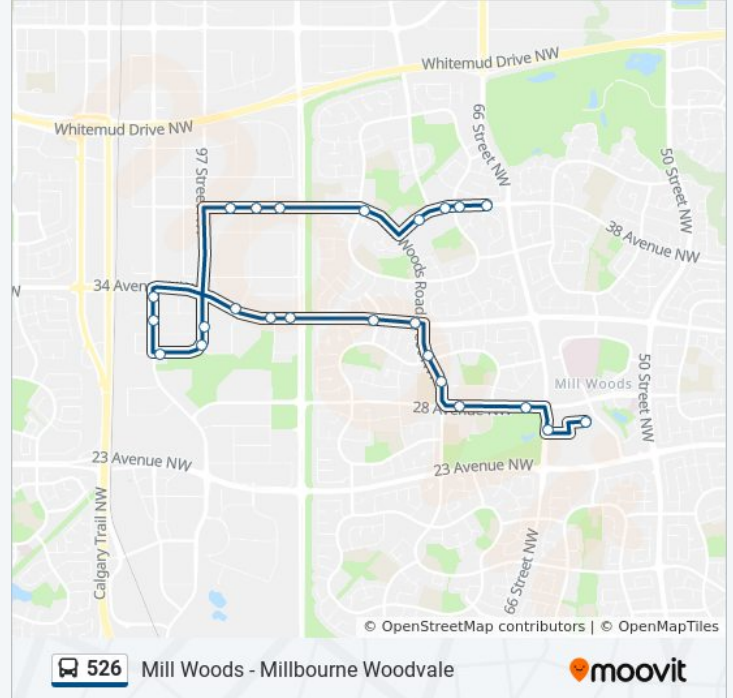

Use the Moovit App to find the closest 526 bus station near you and find out when is the next 526 bus arriving.

Direction: 68 Street & 38 Avenue→Mill Woods Transit Centre Bay D

29 stops

[VIEW LINE SCHEDULE](#)

526 bus Info

Direction: 68 Street & 38 Avenue→Mill Woods Transit Centre Bay D

Stops: 29

Trip Duration: 27 min

Line Summary:

91 Street & 34 Avenue

82 Street & 34 Avenue

Mill Woods Road & 34 Avenue

526 bus Info

Direction: Mill Woods Transit Centre Bay D→68 Street & 38 Avenue

Stops: 24

Trip Duration: 23 min

Line Summary:

92 Street & 39 Avenue

85 Street & Mill Woods Road

Mill Woods Road & 38 Avenue

76 Street & 38 Avenue

Millbourne Road E & 38 Avenue

68 Street & 38 Avenue

526 bus time schedules and route maps are available in an offline PDF at moovitapp.com. Use the [Moovit App](#) to see live bus times, train schedule or subway schedule, and step-by-step directions for all public transit in Edmonton.