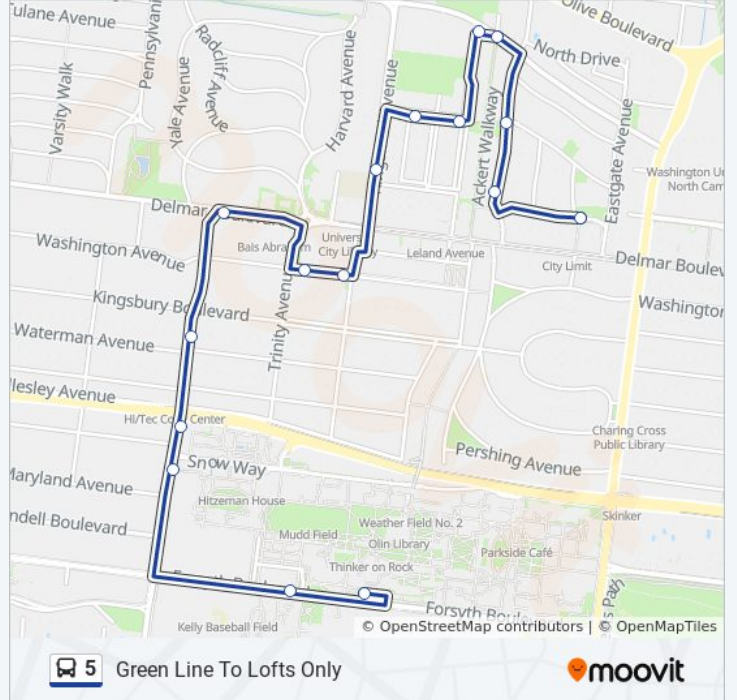

5 bus Info

Direction: Green Line

Stops: 25

Trip Duration: 22 min

Line Summary:

Skinker @ Brookings Sb

Forsyth @ Hoyt Wb

Mallinckrodt Center

Delmar @ Big Bend Eb

Washington @ Trinity Eb

Washington @ Kingsland Eb

Kingsland @ Loop North Nb

Clemens @ Syracuse Eb

Clemens @ Leland Eb

Leland @ Vernon Nb

Vernon @ Westgate Eb

Westgate @ Clemens Sb

Westgate @ Enright Sb

Enright @ Limit Eb

5 bus Time Schedule

Green Line To Lofts Only Route Timetable:

Sunday	Not Operational
Monday	Not Operational
Tuesday	12:45 AM
Wednesday	12:45 AM
Thursday	12:45 AM
Friday	Not Operational
Saturday	12:45 AM

5 bus Info

Direction: Green Line To Lofts Only

Stops: 16

Trip Duration: 12 min

Line Summary:

5 bus time schedules and route maps are available in an offline PDF at moovitapp.com. Use the [Moovit App](#) to see live bus times, train schedule or subway schedule, and step-by-step directions for all public transit in St Louis.