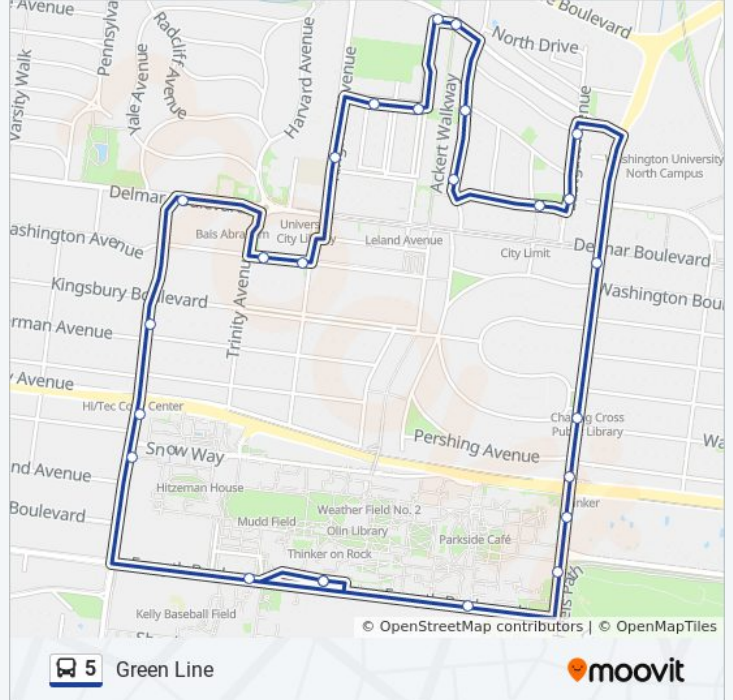

Direction: Green Line

25 stops

[VIEW LINE SCHEDULE](#)

- Mallinckrodt Center
- Forsyth @ Wallace Circle Wb
- Big Bend @ Snow Way Nb
- Big Bend Metrolink @ Forest Park Parkway Nb
- Big Bend @ Kingsbury Nb
- Delmar @ Big Bend Eb
- Washington @ Trinity Eb
- Washington @ Kingsland Eb
- Kingsland @ Loop North Nb
- Clemens @ Syracuse Eb
- Clemens @ Leland Eb
- Leland @ Vernon Nb
- Vernon @ Westgate Eb
- Westgate @ Clemens Sb
- Westgate @ Enright Sb
- Enright @ Limit Eb
- Eastgate @ Enright Nb
- Eastgate @ Cates Nb
- Skinker @ Delmar Sb
- Skinker @ Waterman Sb
- Skinker @ Forest Park Parkway Sb
- Skinker Metrolink @ Forest Park Parkway Sb

5 bus Info

Direction: Green Line

Stops: 25

Trip Duration: 22 min

Line Summary:

Skinker @ Brookings Sb

Forsyth @ Hoyt Wb

Mallinckrodt Center

Direction: Green Line To Lofts Only

16 stops

[VIEW LINE SCHEDULE](#)

Mallinckrodt Center

Forsyth @ Wallace Circle Wb

Big Bend @ Snow Way Nb

Big Bend Metrolink @ Forest Park Parkway Nb

Big Bend @ Kingsbury Nb

Delmar @ Big Bend Eb

Washington @ Trinity Eb

Washington @ Kingsland Eb

Kingsland @ Loop North Nb

Clemens @ Syracuse Eb

Clemens @ Leland Eb

Leland @ Vernon Nb

Vernon @ Westgate Eb