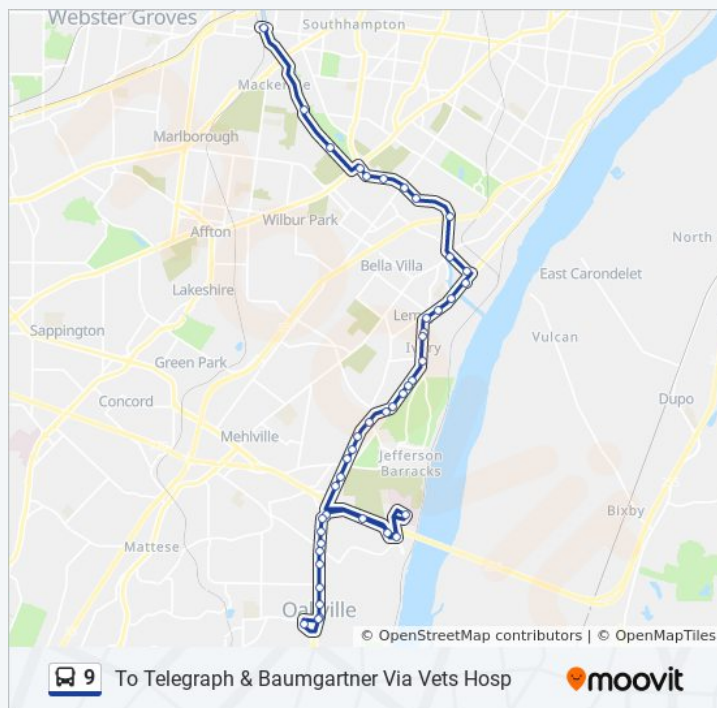

Broadway @ Weiss Nb

Broadway @ River City Casino Nb

Catalan Transit Center

Marceau @ Broadway Wb

Germania @ Alabama Nb

Germania @ On-Ramp I-55 N Nb

Germania @ Eugene Nb

Germania @ Sharp Nb

Germania @ Morganford Nb

Germania @ Primm Nb

Germania @ Stolle Nb

Gravois @ Hampton Wb

River Des Peres @ Olde English Nb

River Des Peres @ Loughborough Nb

Shrewsbury-Lansdowne I-44 Transit Center

Direction: To Telegraph & Baumgartner Via Vets Hosp

Kinswood @ Gateway Accessible Housing Wb

Kinswood @ Sunrise Heights Wb

Kinswood @ Martigney Sb

Telegraph @ Kinswood Sb

Telegraph @ Golden Valley Sb

Telegraph @ Missouri Plaza Sb

Telegraph @ Forder Sb

Telegraph @ Rolens Sb

Telegraph @ Yaeger Sb

5453 Telegraph Sb

Direction: To Telegraph & Baumgartner Via Vets Hosp

Stops: 44

Trip Duration: 41 min

Line Summary:

Telegraph @ Baumgartner Sb

Gebhardt @ Deloak Sb