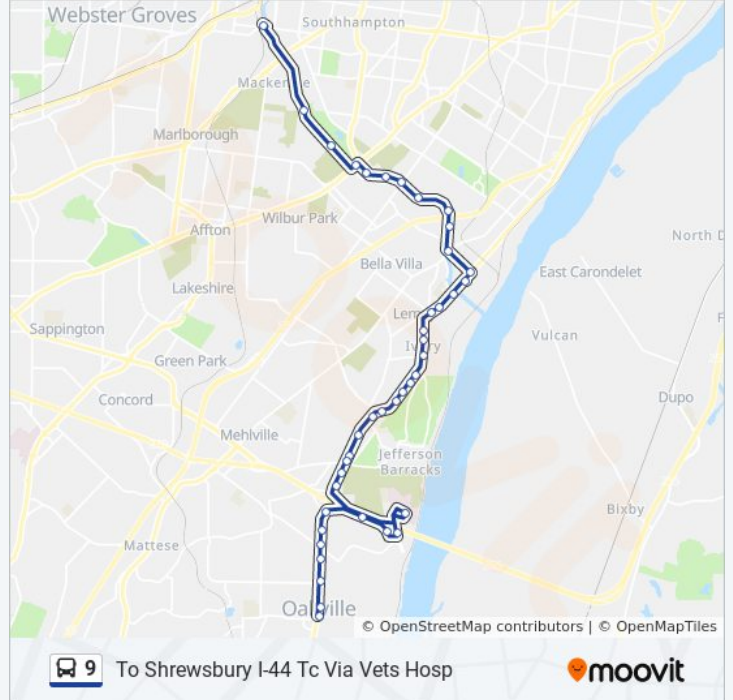

Broadway @ Weiss Nb

Broadway @ River City Casino Nb

Catalan Transit Center

Marceau @ Broadway Wb

Germania @ Alabama Nb

Germania @ On-Ramp I-55 N Nb

Germania @ Eugene Nb

Germania @ Sharp Nb

Germania @ Morganford Nb

Germania @ Primm Nb

Germania @ Stolle Nb

Gravois @ Hampton Wb

River Des Peres @ Olde English Nb

River Des Peres @ Loughborough Nb

Shrewsbury-Lansdowne I-44 Transit Center

Direction: To Telegraph & Baumgartner Via Vets Hosp

44 stops

[VIEW LINE SCHEDULE](#)

Shrewsbury-Lansdowne I-44 Transit Center

River Des Peres @ Loughborough Sb

River Des Peres @ Olde English Sb

Germania @ Gravois Sb

Germania @ Stolle Sb

Germania @ Tesson Sb

Telegraph @ Yaeger Sb

5453 Telegraph Sb

Direction: To Telegraph & Baumgartner Via Vets Hosp

Stops: 44

Trip Duration: 41 min

Line Summary:

Telegraph @ Baumgartner Sb

Gebhardt @ Deloak Sb