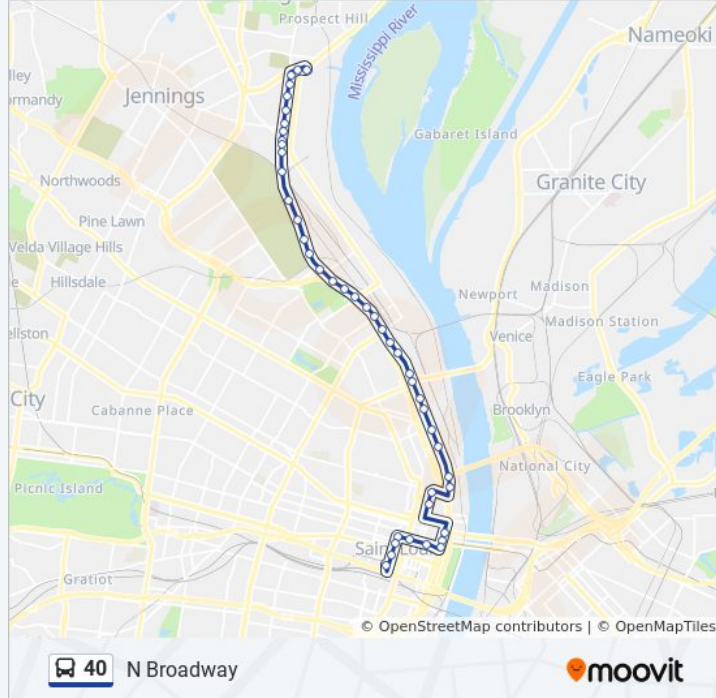

40 bus Info

Direction: To Civic Center Tc

Stops: 43

Trip Duration: 31 min

Line Summary:

Broadway @ Grand Sb

Broadway @ Grand Sb

Broadway @ Penrose Sb

Broadway @ Bremen Sb

Broadway @ Salisbury Sb

Broadway @ Angelrodt Sb

Broadway @ Dock Sb

Broadway @ St. Louis Sb

Broadway @ North Market Sb

Broadway @ Brooklyn Sb

Broadway @ Mullanphy Sb

Broadway @ Cole Sb

Broadway @ Convention Plaza Sb

Broadway @ Washington Sb

Broadway @ Locust Sb

Locust @ 8th Street Wb

Locust @ Tucker Wb

14th Street @ Locust Sb

14th Street @ Pine Sb

14th Street @ Market Sb

Civic Center Transit Center

Direction: To Riverview Tc

38 stops

[VIEW LINE SCHEDULE](#)

Civic Center Transit Center

14th Street @ Pine Nb

Olive @ 11th Street Eb