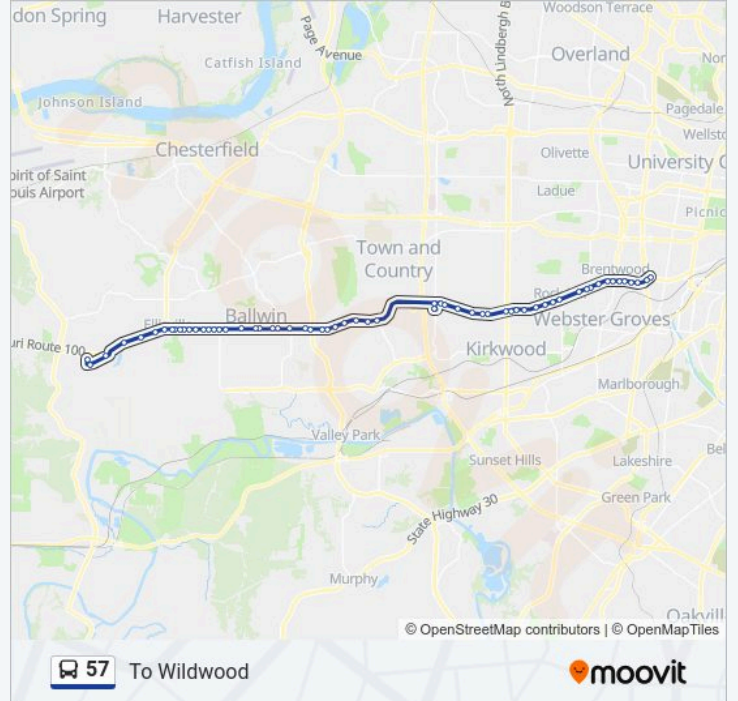

57 bus Info

Direction: To Wildwood

Stops: 61

Trip Duration: 51 min

Line Summary:

Manchester @ Kirkwood Wb

Manchester @ Kirkwood Wb

Manchester @ Geyer Wb

Manchester @ Baxter Wb

Manchester @ Lindy Wb

Manchester @ Maple Wb

Manchester @ Seven Trails Wb

Manchester @ Elm Wb

Manchester @ Holloway Wb

Manchester @ Birchwood Wb

Manchester @ New Ballwin Wb

Manchester @ Quail Wb

Manchester @ Ballwin Plaza Wb

Manchester @ Mimosa Wb

Manchester @ Highview Wb

Manchester @ Mar-El Court Wb

Manchester @ Ranchmoor Trail Wb

15715 Manchester Wb

Manchester @ Vesper Wb

Manchester @ Devore Wb

Manchester @ Clarkson Wb

Manchester @ Weis Wb

Manchester @ Strecker Wb

Manchester @ Towne Center Wb

16555 Manchester Wb

Manchester @ Taylor Wb

Taylor @ Wildwood Shopping Center Nb