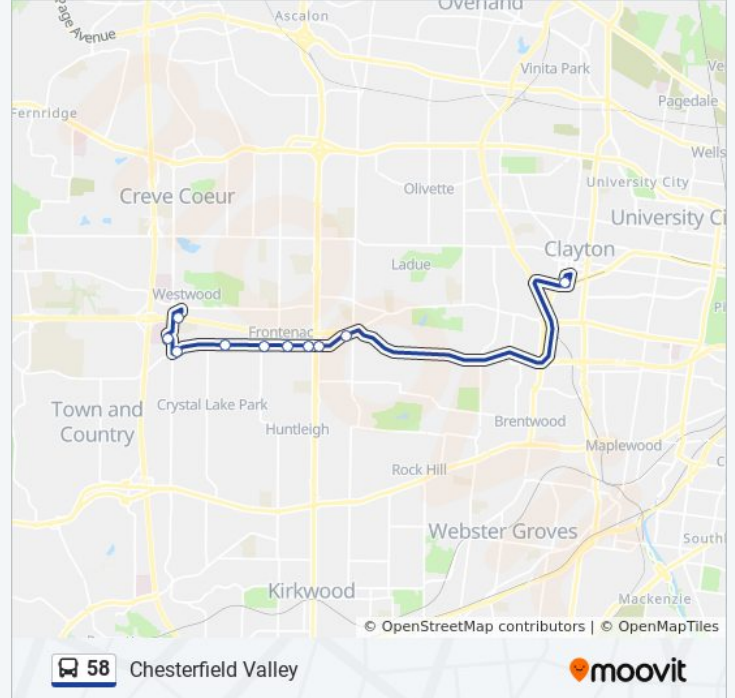

58 bus Info

Direction: To Chesterfield Valley

Stops: 12

Trip Duration: 37 min

Line Summary:

Direction: To Clayton Tc

25 stops

[VIEW LINE SCHEDULE](#)

58 bus Time Schedule

To Clayton Tc Route Timetable:

Sunday	7:18 AM - 9:18 PM
Monday	6:09 AM - 10:19 PM
Tuesday	6:09 AM - 10:19 PM
Wednesday	6:09 AM - 10:19 PM
Thursday	6:09 AM - 10:19 PM
Friday	6:09 AM - 10:19 PM
Saturday	7:18 AM - 9:18 PM

58 bus Info

Direction: To Clayton Tc

Stops: 25

Trip Duration: 40 min

Line Summary:

Clayton @ Devondale Eb

Clayton @ Geyer Eb

Clayton @ Huntleigh Downs Eb

Clayton @ Plaza Frontenac Eb

Clayton @ Lindbergh Eb

Clayton @ Warson Eb

Clayton Transit Center

58 bus time schedules and route maps are available in an offline PDF at moovitapp.com. Use the [Moovit App](#) to see live bus times, train schedule or subway schedule, and step-by-step directions for all public transit in St Louis.