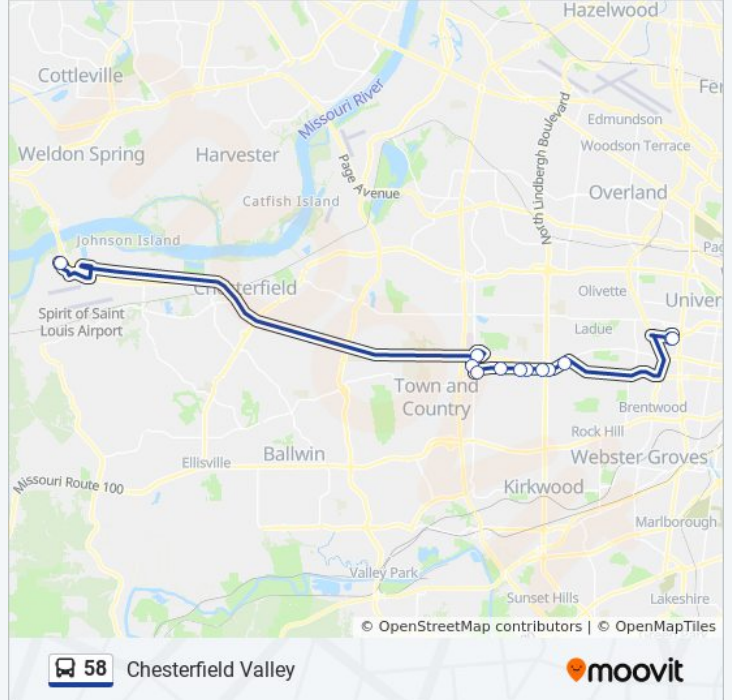

Use the Moovit App to find the closest 58 bus station near you and find out when is the next 58 bus arriving.

Direction: To Chesterfield Valley

12 stops

[VIEW LINE SCHEDULE](#)

Clayton Transit Center
Central @ Shaw Park Sb
Clayton @ Warson Wb
Clayton @ Schnucks Ladue Wb
Clayton @ Plaza Frontenac Wb
Clayton @ Spoede Wb
Clayton @ Geyer Wb
Clayton @ Devondale Place Wb
Clayton @ Ballas Wb
Missouri Baptist Hospital Loop
Ballas Transit Center
St Louis Premium Outlets

58 bus Time Schedule

To Chesterfield Valley Route Timetable:

Sunday	6:40 AM - 8:39 PM
Monday	5:30 AM - 9:42 PM
Tuesday	5:30 AM - 9:42 PM
Wednesday	5:30 AM - 9:42 PM
Thursday	5:30 AM - 9:42 PM
Friday	5:30 AM - 9:42 PM
Saturday	6:40 AM - 8:39 PM

58 bus Info

Direction: To Chesterfield Valley

Stops: 12

Trip Duration: 37 min

Line Summary:

Direction: To Clayton Tc

25 stops

[VIEW LINE SCHEDULE](#)

58 bus Info

Direction: To Clayton Tc

Stops: 25

Trip Duration: 40 min

Line Summary:

Clayton @ Devondale Eb

Clayton @ Geyer Eb

Clayton @ Huntleigh Downs Eb