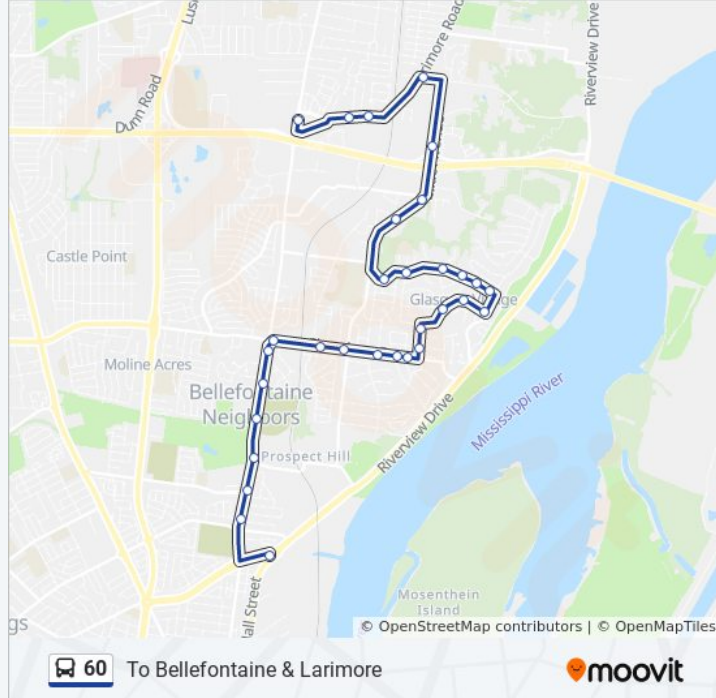

**60 bus Info**

**Direction:** To Bellefontaine & Larimore

**Stops:** 31

**Trip Duration:** 21 min

**Line Summary:**

Shepley @ Renfrew Wb

Shepley @ Melvich Wb

Lilac @ Foxlair Nb

Lilac @ Kenran Industrial Nb

Lilac @ Wiskow Nb

Coal Bank @ Larimore Wb

Larimore @ Aspen Woods Wb

Larimore @ Cadigam Wb

Bellefontaine @ Larimore Nb

**Direction: To Riverview Tc**

35 stops

[VIEW LINE SCHEDULE](#)

Bellefontaine @ Larimore Nb

Larimore Parkway @ Sierra Vista Parkway Eb

Larimore @ Aspen Woods Eb

Coal Bank @ Larimore Eb

Wiskow @ Dunklin Eb

Dunn @ Lilac Park Ride Lot Wb

Lilac @ Kenran Industrial Sb

**60 bus Info**

**Direction:** To Riverview Tc

**Stops:** 35

**Trip Duration:** 21 min

**Line Summary:**

Cameron @ Estridge Sb

Northgate @ Cameron Sb

Northgate @ Habecking Sb