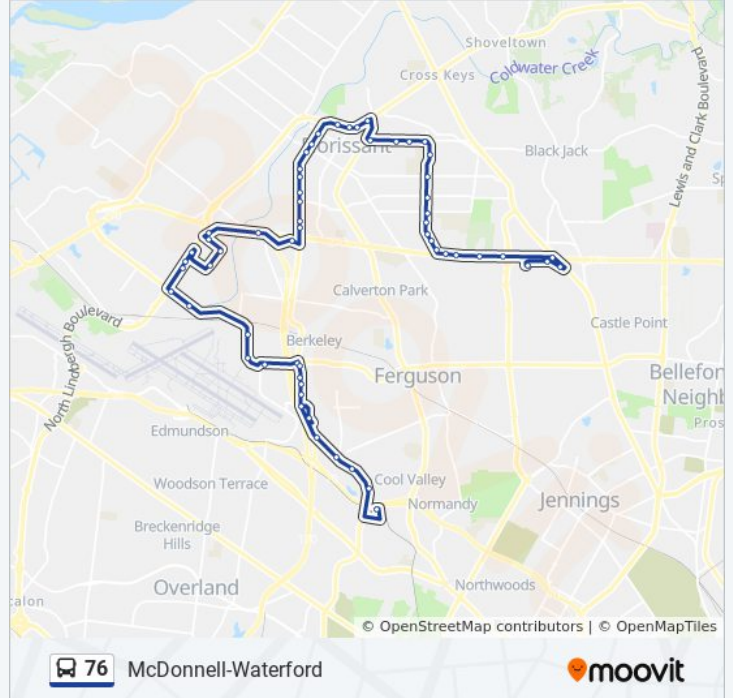

1545 North Lindbergh Wb

Lindbergh @ Lafayette Wb

Lindbergh @ St. Jean Wb

St. Ferdinand @ St. Denis Sb

St Ferdinand @ St Catherine Sb

St. Ferdinand @ Harrison Sb

Graham @ Wescott Sb

Graham @ 315 Graham Sb

Graham @ Manion Park Sb

Graham @ Trinity Sb

1225 Graham Sb

Graham @ Dunn Sb

Pershall @ North Hanley Wb

Opposite 8920 Pershall Wb

Pershall @ Ford Sb

Ford @ Pershall Eb

Aviator @ Ford Sb

6103 Aviator Sb

Lindbergh @ Utz Sb

Lindbergh @ Fee Fee Hills Sb

Lindbergh @ Chapel Ridge Sb

Mcdonnell @ Lindbergh Eb

Mcdonnell @ Gate 27 Boeing Eb

Mcdonnell @ Fa-18 Building Boeing Sb

Mcdonnell @ Genaire Sb

Airport @ Building 101 Eb

Airport @ North Hanley Eb

North Hanley @ Airport Sb

North Hanley @ Stella Sb

North Hanley @ Madison Sb

5861 North Hanley Sb

Schnucks Distribution Sb

North Hanley @ Scudder Sb