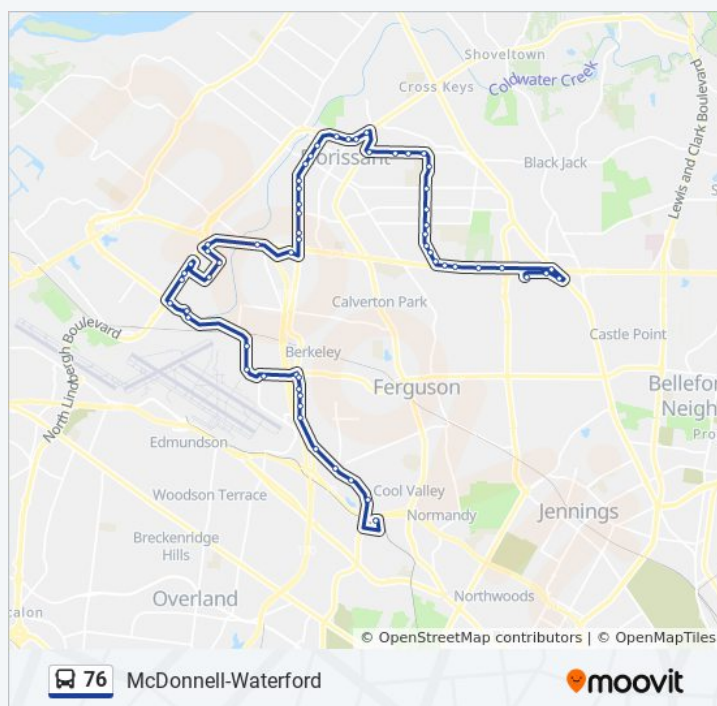

**Trip Duration:** 49 min

**Line Summary:**

St. Ferdinand @ St. Denis Sb

St Ferdinand @ St Catherine Sb

St. Ferdinand @ Harrison Sb

Graham @ Wescott Sb

Graham @ 315 Graham Sb

Graham @ Manion Park Sb