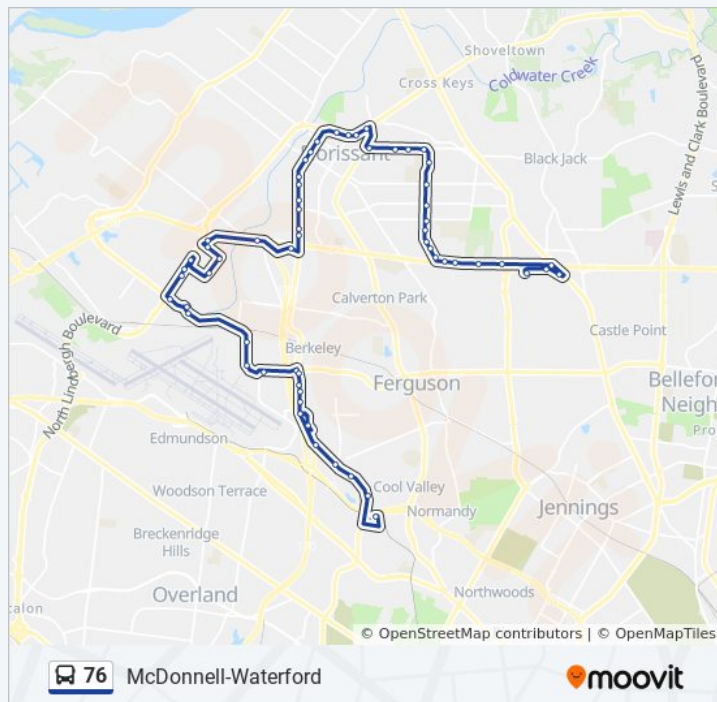

**Stops:** 60

**Trip Duration:** 51 min

**Line Summary:**

Graham @ Wescott Sb

Graham @ 315 Graham Sb

Graham @ Manion Park Sb

Graham @ Trinity Sb

1225 Graham Sb