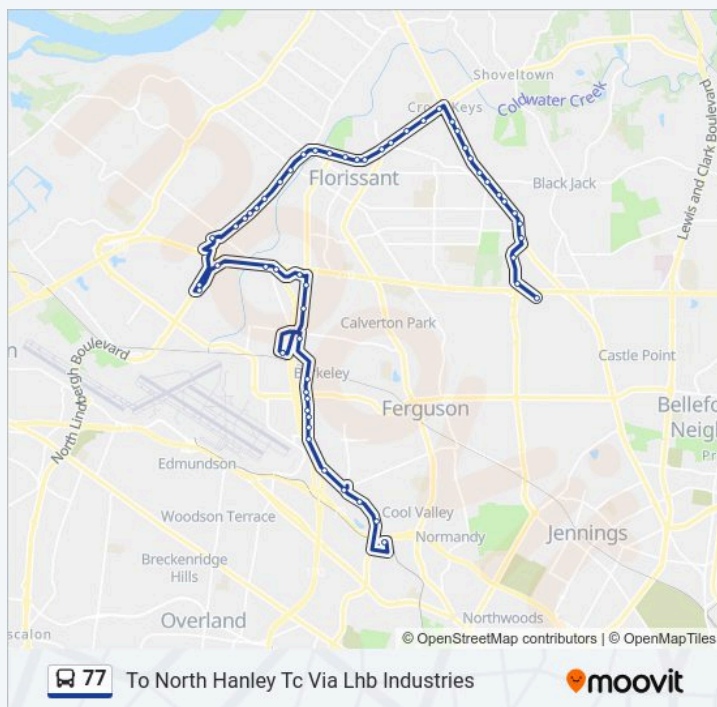

77 bus Time Schedule

To North Hanley Tc Via Lhb Industries Route

Timetable:

Monday	5:50 AM-3:10 PM
Tuesday	5:50 AM-3:10 PM
Wednesday	5:50 AM-3:10 PM
Thursday	5:50 AM-3:10 PM
Friday	5:50 AM-3:10 PM
Saturday	Not Operational
Sunday	Not Operational

77 bus Info

Direction: To North Hanley Tc Via Lhb Industries

Stops: 55

Trip Duration: 50 min

Line Summary:

Lindbergh @ Hazel Valley Sb
Lindbergh @ Queen Ann Sb
Lindbergh @ Coachway Sb
Lindbergh @ Elm Grove Sb
Village Square Shopping Center
Lindbergh @ Utz Sb
Lindbergh @ Aviator Nb
Pershall @ Ford Nb
8920 Pershall Eb
Pershall @ Hazelwood Eb
Pershall @ North Hanley Eb
North Hanley @ Santa Bella Sb
North Hanley @ Latty Sb
Fleischer @ Lhb Industries Wb
North Hanley @ Frost Sb
North Hanley @ Jo Court Sb
North Hanley @ Airport Sb
North Hanley @ Airport Sb
North Hanley @ Stella Sb
North Hanley @ Madison Sb
5861 North Hanley Sb
North Hanley @ Scudder Sb
North Hanley @ Irvington Sb
North Hanley @ Rev John Mitchell Sb
North Hanley @ Zev Sb
North Hanley @ Evans Sb
North Hanley Transit Center