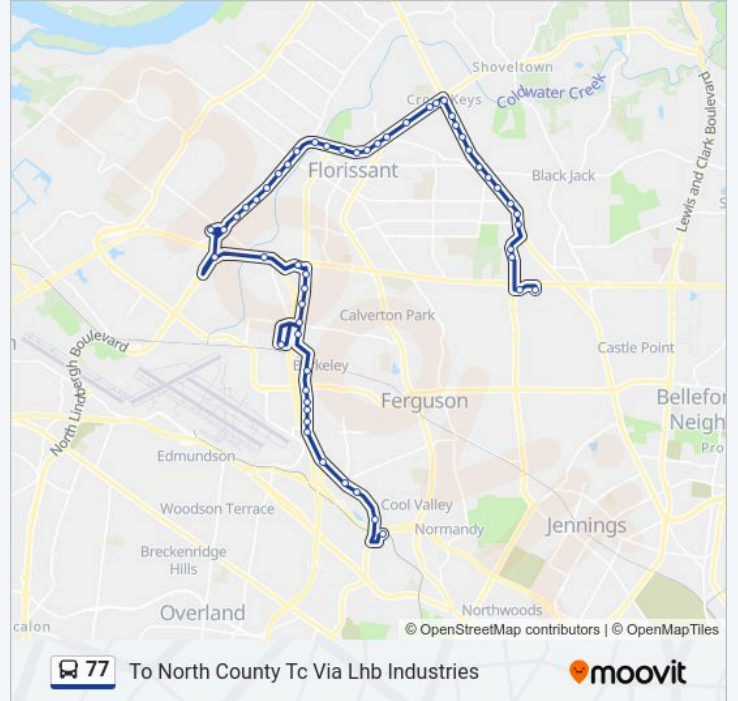

77 bus Info

Direction: To North County Tc Via Lhb Industries

Stops: 54

Trip Duration: 49 min

Line Summary:

Lindbergh @ Taylor Nb
Lindbergh @ Elm Grove Nb
Lindbergh @ Sturbridge Village Nb
Lindbergh @ Hazel Valley Nb
Lindbergh @ Manresa Nb
Lindbergh @ Materdie Nb
Lindbergh @ Washington Nb
546 North Lindbergh Nb
Lindbergh @ Patterson Eb
Lindbergh @ St. Charles Eb
Lindbergh @ St. Jean Eb
Lindbergh @ Lafayette Eb
Lindbergh @ Brightwell Court Eb
Lindbergh @ New Florissant Eb
Lindbergh @ Waterford Eb
2402 North Lindbergh Eb
Lindbergh @ Cougar Eb
Lindbergh @ New Halls Ferry Rd Eb
New Halls Ferry @ Lindbergh Sb
New Halls Ferry @ Leisurewood Court Sb
New Halls Ferry @ Santiago Sb
New Halls Ferry @ Mohan Sb
New Halls Ferry @ Thoroughbred Sb
New Halls Ferry @ Parker Spur Sb
New Halls Ferry @ Parker Sb
12757 New Halls Ferry Sb
New Halls Ferry @ Greengrass Sb
New Halls Ferry @ Helmkampf Sb
New Halls Ferry @ Pohlman Sb
West Florissant @ Seven Hills Sb
West Florissant @ Clocktower Sb
Pershall @ Metro Plaza Eb

Direction: To North Hanley Tc Via Lhb Industries

55 stops

[VIEW LINE SCHEDULE](#)

- North County Transit Center
- West Florissant @ Clocktower Nb
- West Florissant @ Seven Hills Nb
- New Halls Ferry @ West Florissant Nb
- New Halls Ferry @ Helmkampf Nb
- New Halls Ferry @ Greengrass Nb
- New Halls Ferry @ Hearthstone Nb
- 12800 New Halls Ferry Nb
- New Halls Ferry @ Parker Nb
- New Halls Ferry @ Parker Spur Nb
- New Halls Ferry @ Estates Nb
- New Halls Ferry @ Hambletonian Nb
- New Halls Ferry @ Santiago Nb
- New Halls Ferry @ Leisurewood Court Nb
- Lindbergh @ New Halls Ferry Wb
- Lindbergh @ Trotter Way Wb
- 2375 North Lindbergh Wb
- Lindbergh @ Thunderbird Wb
- Lindbergh @ New Florissant Wb
- 1545 North Lindbergh Wb
- Lindbergh @ Lafayette Wb
- Lindbergh @ St. Jean Wb
- Lindbergh @ St. Ferdinand Wb
- Lindbergh @ Patterson Wb
- Lindbergh @ Lindsay Sb
- Lindbergh @ Charbonier Sb
- Lindbergh @ Materdie Sb
- Lindbergh @ Manresa Sb