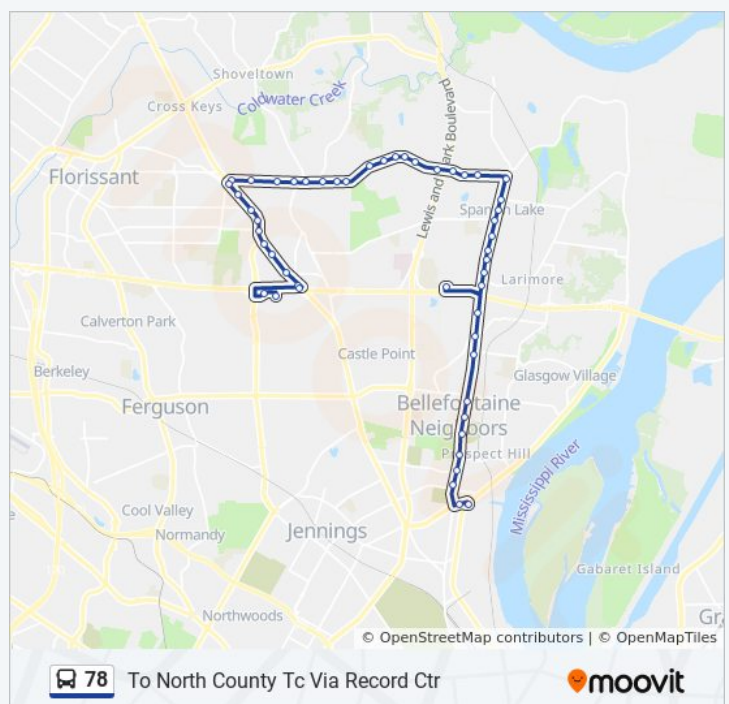

78 bus Info

Direction: To North County Tc Via Record Ctr

Stops: 62

Trip Duration: 48 min

Line Summary:

Parker @ Rosemist Wb

Parker @ Poggemoeller Wb

Benham @ Parker Sb