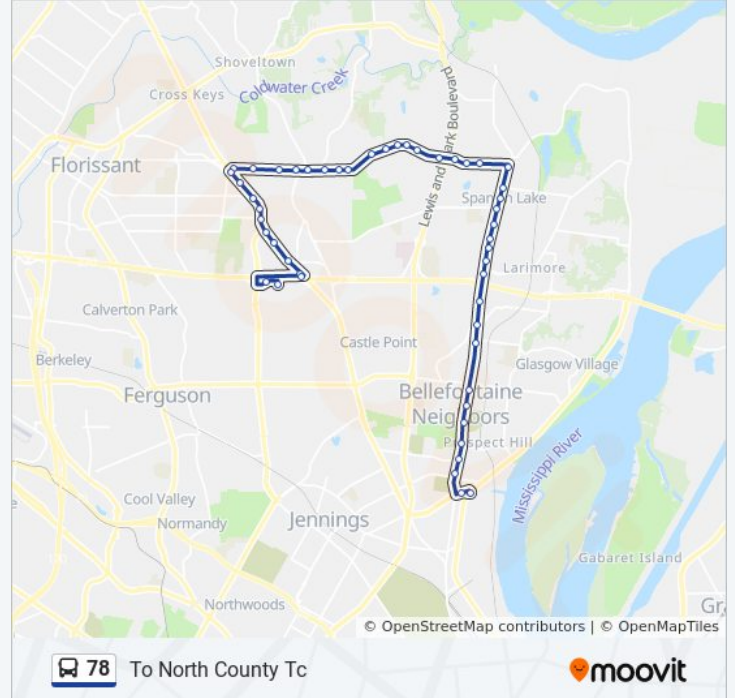

Parker @ Rosemist Wb

Parker @ Poggemoeller Wb

Benham @ Parker Sb

Benham @ Sheffield Sb

Benham @ Rountree Sb

Dunn @ Benham Sb

Dunn @ Christian Hospital Entrance 1 Sb

Christian Hospital Northeast Loop

Lusher @ Dunn Nb

Lusher @ Kingsgate Nb

Lusher @ Redman Nb

Lusher @ Siesta Nb

Lusher @ Victorian Village Nb

Parker @ Benham Wb

Parker @ Ranch Wb

Parker @ Mignon Wb

Parker @ La Padera Wb

Parker @ Space Wb

Parker @ Jerries Wb

Parker @ Parkwood Wb

Parker @ Wensley Wb

Parker @ Centerbrook Wb

Parker @ Old Halls Ferry Wb

Parker @ Whisper Lake Wb

Parker @ Delmar Gardens North Wb

Parker @ Tamzine Wb

Parker @ Renee Wb

New Halls Ferry @ Parker Sb

12757 New Halls Ferry Sb

New Halls Ferry @ Greengrass Sb

New Halls Ferry @ Helmkampf Sb

New Halls Ferry @ Pohlman Sb

New Halls Ferry @ West Florissant Sb