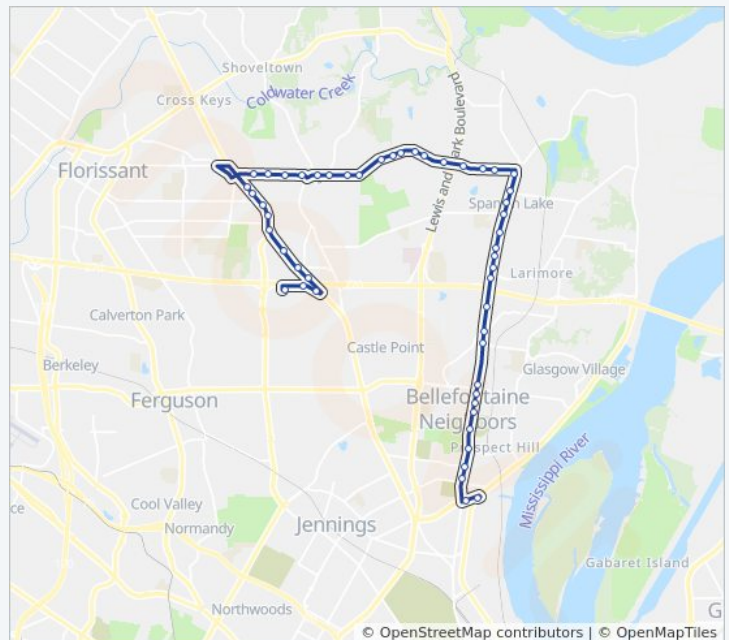

78 bus Info

Direction: To Riverview Tc

Stops: 60

Trip Duration: 43 min

Line Summary:

Parker @ Ranch Eb

Parker @ Partridge Run Eb

Benham @ Parker Sb