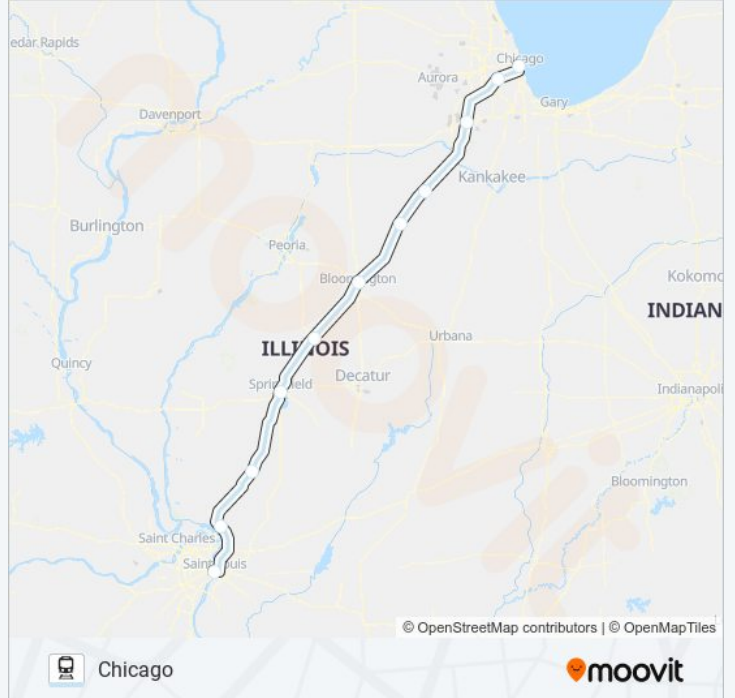

LINCOLN SERVICE

Chicago

Get The App

The LINCOLN SERVICE train line (Chicago) has 2 routes. For regular weekdays, their operation hours are:

(1) Chicago: 4:30 AM - 5:40 PM(2) St. Louis: 7:15 AM - 7:10 PM

Use the Moovit App to find the closest LINCOLN SERVICE train station near you and find out when is the next LINCOLN SERVICE train arriving.

Direction: Chicago

11 stops

[VIEW LINE SCHEDULE](#)

St. Louis

Alton Amtrak Station

Carlinville Amtrak Station

Springfield

Lincoln Amtrak Station

Bloomington-Normal

Pontiac Amtrak Station

Dwight Amtrak Station

Joliet Gateway Center

Summit Amtrak

Chicago Union Station

LINCOLN SERVICE train Time Schedule

Chicago Route Timetable:

Direction: St. Louis

11 stops

[VIEW LINE SCHEDULE](#)

Chicago Union Station

Summit Amtrak

Joliet Gateway Center

Dwight Amtrak Station

Pontiac Amtrak Station