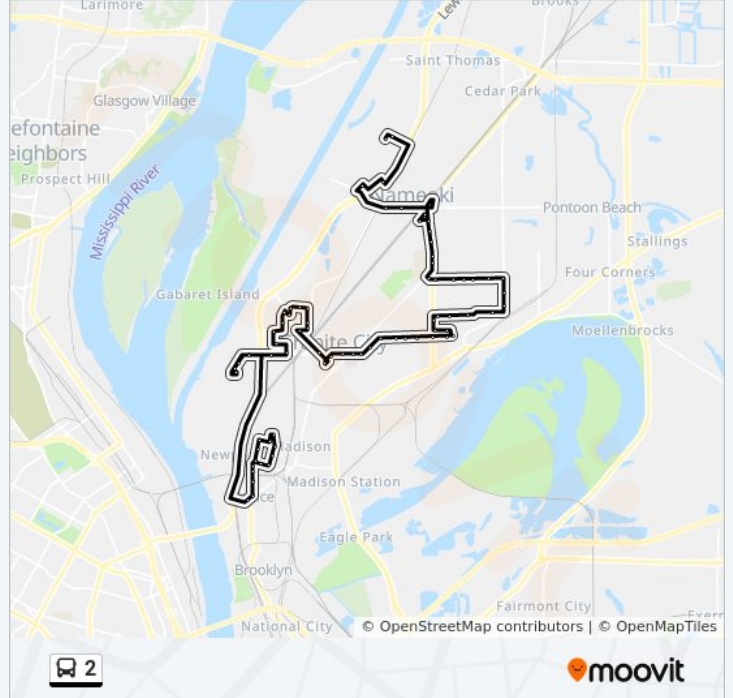

20th St & Bryan Ave N / E

19th St & Niedringhaus Ave S / W

Granite City Station

Edison Ave & Niedringhaus Ave N / E

Niedringhaus Ave & State St N / E

Niedringhaus Ave & Madison Ave N / E

Niedringhaus Ave & 22nd St N / E

Washington Ave & 23rd St N / E

Edwards St & Washington Ave N / E

Edwards St & August Ave N / E

Edwards St & Kate St N / E

Edwards St & Henry St N / E

Edwards St & Nameoki Rd N / E

Edwards St & Anchorage Dr N / E

25th St & Edwards St N / E

25th St & Anchorage Dr N / E

25th St & Nameoki Rd N / E

Nameoki Rd & Pershing Blvd N / E

Victory Dr & Myrtle Ave N / E

Victory Dr & Costello La N / E

Victory Dr & Mct Nature Trail N / E

Terminal Ave & Delta Ave N / E

Maryville Rd & Terminal Ave N / E

Maryville Rd & Saratoga St N / E

St Clair Ave & Maryville Rd N / E

St Clair Ave & Edgewood Ave N / E

St Clair Ave & Dale Ave N / E

St Clair Ave & Jill Ave N / E