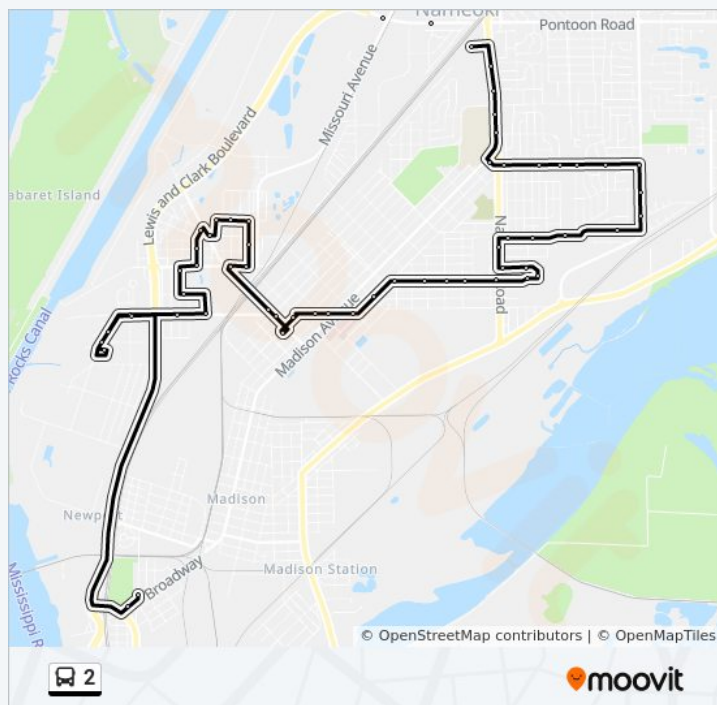

20th St & Bryan Ave N / E

19th St & Niedringhaus Ave S / W

Granite City Station

Edison Ave & Niedringhaus Ave N / E

Niedringhaus Ave & State St N / E

Niedringhaus Ave & Madison Ave N / E

Niedringhaus Ave & 22nd St N / E

Nedringhaus Ave & 22nd St S / W

Niedringhaus Ave & Madison Ave S / W

Niedringhaus Ave & State St S / W

Edison Ave & Niedringhaus Ave S / W

2 bus Info

Direction:

Stops: 64

Trip Duration: 52 min

Line Summary:

Granite City Station

19th St & Niedringhaus Ave N / E

19th St & Benton St N / E

20th St & Bryan Ave S / W

20th St & Illinois Ave S / W

Illinois Ave & 21st St S / W

Illinois Ave & 23rd St S / W