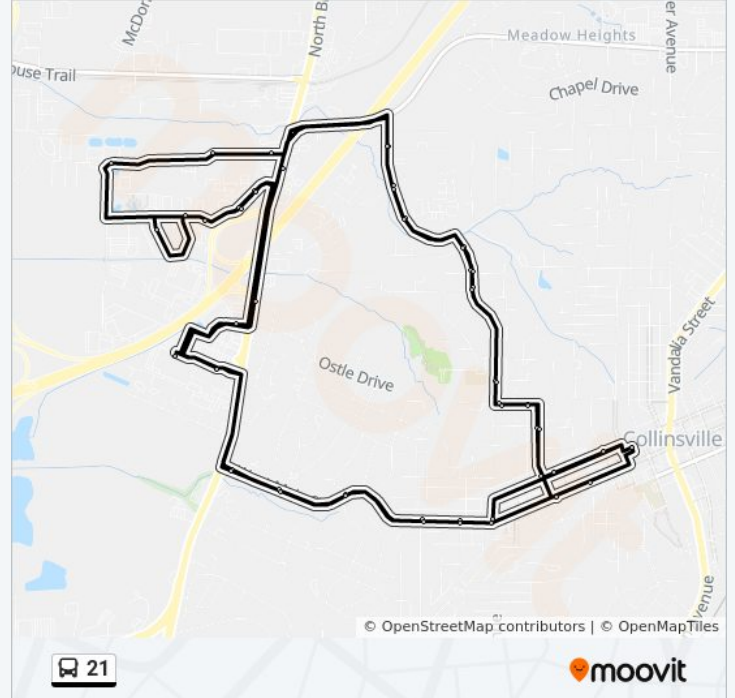

## 21 bus Info

**Direction:**

**Stops:** 64

**Trip Duration:** 56 min

**Line Summary:**

Collinsville Home Depot

Main St & Il 157 N / E

Main St & Briarcliffe Dr S / W

Clay St & Hesperia St S / W

Summit Ave & Main St N / E

Main St. & Collinsville Ave N / E

Main St & Sycamore St N / E

Main St & Westwood Dr N / E

Main St & Briarcliffe Dr N / E

Main St & Il 157 S / W

Collinsville Home Depot

Eastport Dr & Il 157 S / W

Steakshake N / E

Johnson Hill Rd & Brookhill Ct N / E

Johnson Hill Rd & Reese Dr S / W

Johnson Hill Rd & Skyline View N / E

Summit Ave & Notting Hill Rd N / E

Summit Ave & Summit Trails Ct N / E

Summit Ave & Alco Dr N / E

Summit Ave & Madison Ave N / E

Johnson St & Summit Ave N / E

Johnson St & Hesperia St N / E

Hesperia St & Elm St N / E

Hesperia St & Clay St N / E

Main St & Hesperia St N / E

Collinsville Station