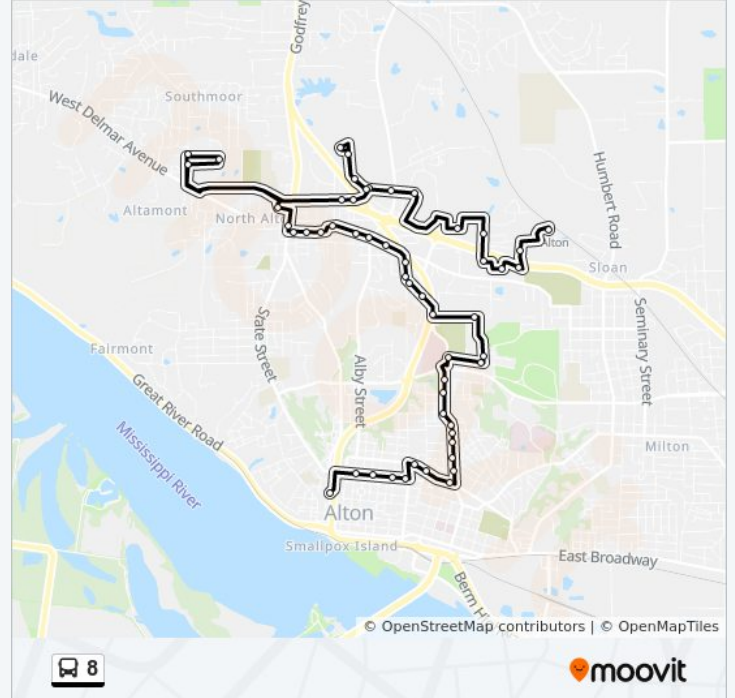

Riley Ave & Johnson St S / W

Johnson St & Cardinal St S / W

Wallace St & Johnson St S / W

St Anthony Hospital S / W

Central Ave & Tremont St S / W

Central Ave & Franklin St S / W

Central Ave & Blair Ave S / W

Central Ave & Nixon St S / W

Central Ave & Elliot St N / E

Central Ave & Royal St S / W

Central Ave & Wescott Ave S / W

Central Ave & Pearl St S / W

Central Ave & Union St S / W

Union St & Liberty St S / W

Union St & Henry St S / W

9th St & Henry St S / W

9th St & Langdon St S / W

9th St & Alton St S / W

9th St & Alby St S / W

Alton Station

**Direction:**  
52 stops

[VIEW LINE SCHEDULE](#)

- Alton Station
- Belle St & 8th St N / E
- 9th St & Alby St N / E
- 9th St & Alton St N / E
- 9th St & Langdon St N / E
- 9th St & Henry St N / E
- Union St & Henry St N / E
- Union St & Liberty St N / E
- Central Ave & Union St N / E
- Central Ave & Pearl St N / E
- Central Ave & Wescott Ave N / E
- Central Ave & Royal St N / E
- Central Ave & Elliot St S / W
- Central Ave & Nixon St N / E
- Central Ave & Blair Ave N / E
- Central Ave & Franklin St N / E
- Central Ave & Tremont St N / E
- St Anthony Hospital N / E
- Wallace St & Johnson St N / E
- Johnson St & Cardinal St N / E
- Riley Ave & Johnson St N / E
- Elm St & Tonsor N / E
- Elm St & Dooley Dr N / E
- Elm St & Henry St N / E
- Elm St & Hoffmeister St N / E
- Elm St & Glover St N / E
- Elm St & Birch St N / E
- Elm St & Alby St N / E
- Elm St & Hardy St N / E
- Elm St & Gerson Ave N / E

### 8 bus Info

**Direction:**

**Stops: 52**

**Trip Duration: 48 min**

**Line Summary:**

Elm St & Virden La N / E

Elm St & Davis St N / E

Elm St & Tibbitt St S / W