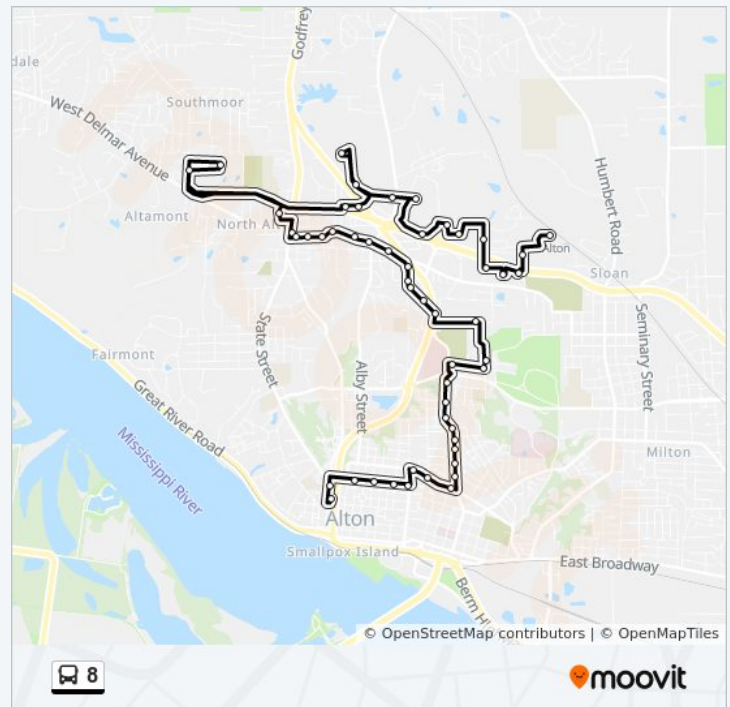

Central Ave & Nixon St S / W

Central Ave & Elliot St N / E

Central Ave & Royal St S / W

Central Ave & Wescott Ave S / W

Central Ave & Pearl St S / W

Central Ave & Union St S / W

Union St & Liberty St S / W

Union St & Henry St S / W

9th St & Henry St S / W

9th St & Langdon St S / W

9th St & Alton St S / W

9th St & Alby St S / W

Alton Station

**Direction:**  
52 stops

[VIEW LINE SCHEDULE](#)

- Alton Station
- Belle St & 8th St N / E
- 9th St & Alby St N / E
- 9th St & Alton St N / E
- 9th St & Langdon St N / E
- 9th St & Henry St N / E
- Union St & Henry St N / E
- Union St & Liberty St N / E
- Central Ave & Union St N / E
- Central Ave & Pearl St N / E
- Central Ave & Wescott Ave N / E
- Central Ave & Royal St N / E
- Central Ave & Elliot St S / W
- Central Ave & Nixon St N / E
- Central Ave & Blair Ave N / E
- Central Ave & Franklin St N / E
- Central Ave & Tremont St N / E
- St Anthony Hospital N / E
- Wallace St & Johnson St N / E
- Johnson St & Cardinal St N / E
- Riley Ave & Johnson St N / E
- Elm St & Tonsor N / E
- Elm St & Dooley Dr N / E
- Elm St & Henry St N / E
- Elm St & Hoffmeister St N / E
- Elm St & Glover St N / E
- Elm St & Birch St N / E
- Elm St & Alby St N / E
- Elm St & Hardy St N / E
- Elm St & Gerson Ave N / E

### 8 bus Time Schedule

Route Timetable:

Sunday	8:18 AM - 5:18 PM
Monday	8:18 AM - 5:18 PM
Tuesday	8:18 AM - 5:18 PM
Wednesday	8:18 AM - 5:18 PM
Thursday	8:18 AM - 5:18 PM
Friday	8:18 AM - 5:18 PM
Saturday	8:18 AM - 5:18 PM

### 8 bus Info

**Direction:**

**Stops: 52**

**Trip Duration: 48 min**

**Line Summary:**

Elm St & Virden La N / E

Elm St & Davis St N / E

Elm St & Tibbitt St S / W