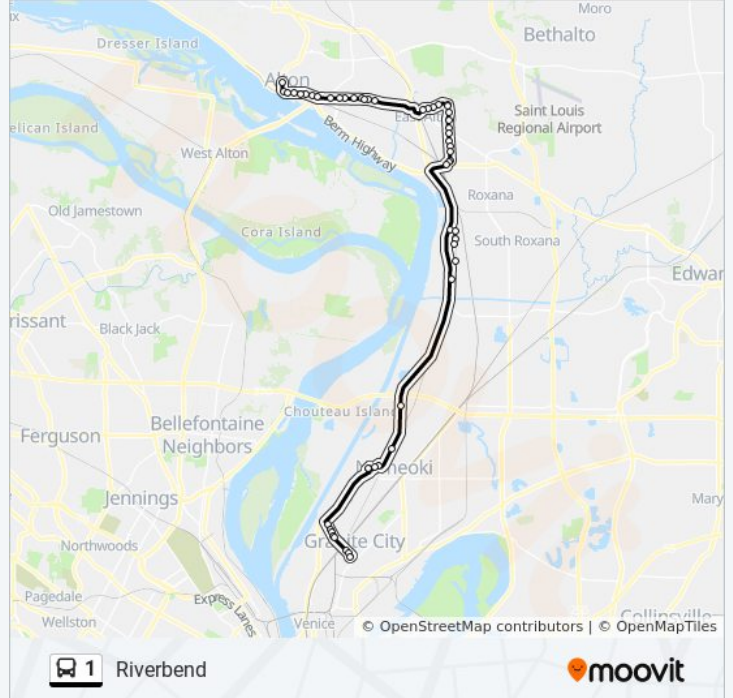

1 bus Info

Direction:

Stops: 51

Trip Duration: 56 min

Line Summary:

Wood River Ave & Beach Ave N / E

Wood River Ave & Eckhard Ave N / E

Wood River Ave & Anderson Ave N / E

Wood River Ave & Edwardsville Rd N / E

Wood River Ave & 1st St N / E

Wood River Ave & 3rd St N / E

Wood River Ave & 5th St N / E

Berkshire Shop Ctr (Before Turn) N / E

Berkshire Shop Ctr (After Turn) N / E

Broadway & George St N / E

Broadway & Alby St N / E

Broadway & Piasa St N / E

Alton Station

Direction:

52 stops

[VIEW LINE SCHEDULE](#)

1 bus Time Schedule

1 bus Info

Direction:

Stops: 52

Trip Duration: 56 min

Line Summary:

Wood River Station

Hawthorne Ave & Old St Louis Rd S / W

Delmar Ave & Hawthorne Ave S / W