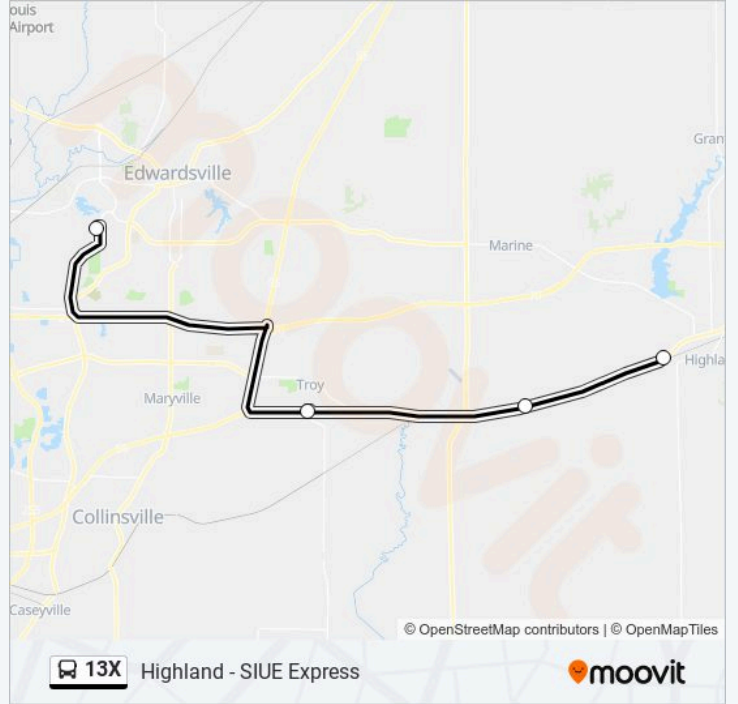

Direction:

4 stops

[VIEW LINE SCHEDULE](#)

Highland Park & Ride

St Jacob Park & Ride

Troy Park & Ride

Siue Rendleman Hall

13X bus Time Schedule

Route Timetable:

Sunday	Not Operational
Monday	7:07 AM
Tuesday	7:07 AM
Wednesday	7:07 AM
Thursday	7:07 AM
Friday	7:07 AM
Saturday	Not Operational

13X bus Info

Direction:

Stops: 4

Trip Duration: 33 min

Line Summary: