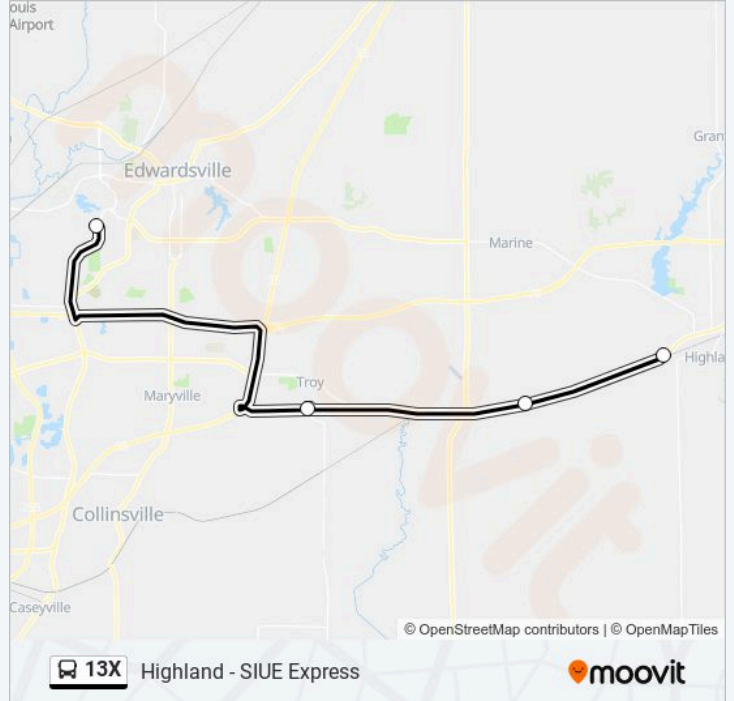

Direction:

4 stops

[VIEW LINE SCHEDULE](#)

Siue Rendleman Hall

Troy Park & Ride

St Jacob Park & Ride

Highland Park & Ride

13X bus Time Schedule

Route Timetable:

Sunday	Not Operational
Monday	4:35 PM
Tuesday	4:35 PM
Wednesday	4:35 PM
Thursday	4:35 PM
Friday	4:35 PM
Saturday	Not Operational

13X bus Info

Direction:

Stops: 4

Trip Duration: 35 min

Line Summary:

Direction:

4 stops

[VIEW LINE SCHEDULE](#)

Highland Park & Ride

St Jacob Park & Ride

Troy Park & Ride

Siue Rendleman Hall

13X bus Time Schedule

Route Timetable:

Sunday	Not Operational
Monday	7:07 AM
Tuesday	7:07 AM
Wednesday	7:07 AM
Thursday	7:07 AM
Friday	7:07 AM
Saturday	Not Operational

13X bus Info

Direction:

Stops: 4

Trip Duration: 33 min

Line Summary: