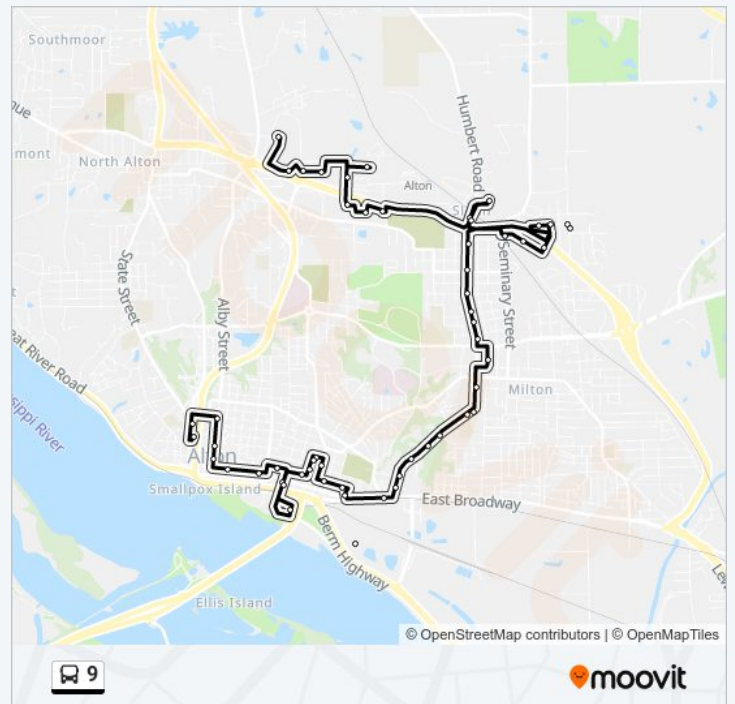

Direction:

55 stops

[VIEW LINE SCHEDULE](#)

- Alton Square Mall
- Alton Red Lobster S / W
- Delmar Ave & Center Dr S / W
- Alton Target
- Buckmaster & Home Depot S / W
- Muny Vista Dr & Muny Vista Ct S / W
- Buckmaster & Shop N Save S / W
- Alton Goodwill
- Oakwood Plaza S/W
- Washington Ave & Rothmans N / E
- Skyline Towers
- Washington Ave & Rothmans S / W
- Alton Aldi S / W
- Alton Save A Lot
- Bloomer Dr & Henrietta Ave N / E
- Senior Services N / E
- Bloomer Dr & Kmart S / W
- Alton Schnucks
- Seminary Dr & Schnucks S / W
- Washington Ave & Moore St S / W
- Washington Ave & Salu St S / W
- Washington Ave & Amelia St S / W

- Alton Station
- Belle St & 8th St N / E
- 9th St & Alby St N / E
- Alby Rd & 6th St N / E
- Alby Rd & 4th St N / E
- 3rd St & Alton St S / W
- 3rd St & Langdon St S / W
- 4th St & Henry St N / E
- Ridge St & Landmarks Blvd N / E
- Marion Heights
- Ridge St & Landmarks Blvd S / W
- 4th St & Spring St S / W
- Oak St & 4th St N / E
- Oak St & 5th St N / E
- Oak St & 6th St N / E
- Central Ave & Quincy Ct N / E
- 4th St & Central Ave N / E
- 4th St & Vine St N / E
- Monument Ave & Adams Ct N / E
- Alton Business Center
- Broadway & Washington Ave S / W
- Washington Ave & Walker St N / E
- Washington Ave & Joesting Ave N / E
- Washington Ave & Manor Ct N / E
- Washington Ave & Cedar Lodge N / E
- Washington Ave & Sanford Ave N / E
- Washington Ave & Jasper St N / E
- Washington Ave & Donald Ave N / E
- Washington Ave & Benbow Ave N / E

9 bus Info

Direction:

Stops: 55

Trip Duration: 53 min

Line Summary:

Main St & College Ave N / E

Washington Ave & College Ave N / E

Washington Ave & Judson Ave N / E

Washington Ave & Maxey St N / E

Washington Ave & Amelia St N / E

Washington Ave & Salu St N / E

Washington Ave & Moore St N / E

Seminary Dr & Schnucks N / E

Alton Schnucks

Bloomer Dr & Kmart N / E

Rodgers Ave & Henrietta Ave S / W