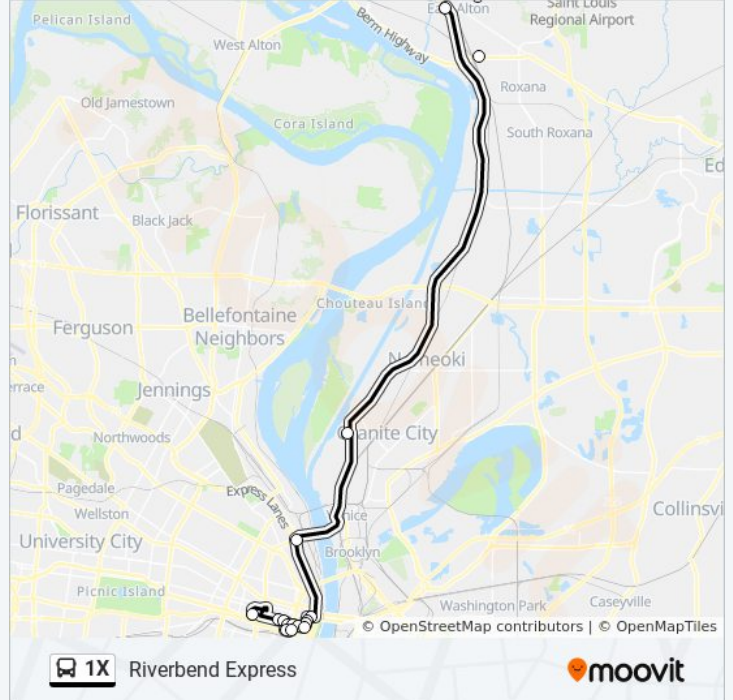

Riverbend Express

Get The App

The 1X bus line (Riverbend Express) has 2 routes. For regular weekdays, their operation hours are:

(1) : 5:54 AM - 7:14 AM(2) : 3:39 PM - 5:14 PM

Use the Moovit App to find the closest 1X bus station near you and find out when is the next 1X bus arriving.

1X bus Info

Direction:

Stops: 23

Trip Duration: 49 min

Line Summary:

Market St & Ewing Ave

Direction:

20 stops

Eastgate Plaza

Berkshire Shop Ctr (Before Turn) S / W

Airline Dr & Westerholdt St N / E

1X bus Time Schedule

Route Timetable:

Sunday	Not Operational
Monday	3:39 PM - 5:14 PM
Tuesday	3:39 PM - 5:14 PM
Wednesday	3:39 PM - 5:14 PM
Thursday	3:39 PM - 5:14 PM
Friday	3:39 PM - 5:14 PM
Saturday	Not Operational

1X bus Info

Direction:

Stops: 20

Trip Duration: 55 min

Line Summary:

Bellwood(II111) & II140

Prairie St & Bethalto(II 140) N / E

1X bus time schedules and route maps are available in an offline PDF at moovitapp.com. Use the [Moovit App](#) to see live bus times, train schedule or subway schedule, and step-by-step directions for all public transit in St Louis.