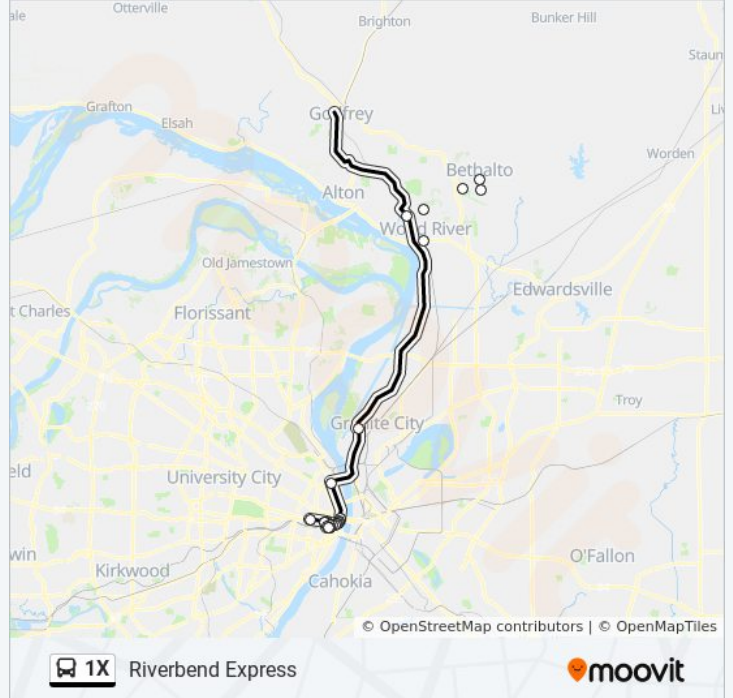

Wood River Station

Rivedgepr2 S / W

11th St & Malinckrodt St S / W

Convention Plaza & Broadway S / W

6th St & Washington Ave S / W

6th St & Locust St S / W

6th St & Pine St S / W

8th St & Pine St S / W

1X bus Info

Direction:

Stops: 23

Trip Duration: 49 min

Line Summary:

Market St & Ewing Ave

Direction:

20 stops

[VIEW LINE SCHEDULE](#)

Market St & Ewing Ave

Market St & 18th St N / E

Market St & 16th St N / E

14th St & Market St N / E

Spruce @ 14th Street Eb

Tucker Blvd & Clark Ave N / E

Tucker Blvd & Market St N / E

Eastgate Plaza

Berkshire Shop Ctr (Before Turn) S / W

Airline Dr & Westerholdt St N / E

1X bus Time Schedule

Route Timetable:

Sunday	Not Operational
Monday	3:39 PM - 5:14 PM
Tuesday	3:39 PM - 5:14 PM
Wednesday	3:39 PM - 5:14 PM
Thursday	3:39 PM - 5:14 PM
Friday	3:39 PM - 5:14 PM
Saturday	Not Operational