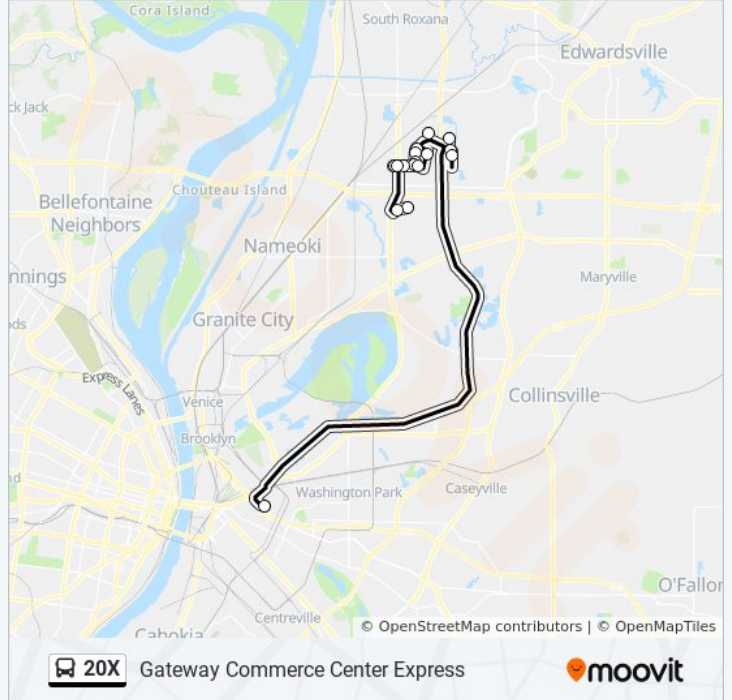

Use the Moovit App to find the closest 20X bus station near you and find out when is the next 20X bus arriving.

Direction:

16 stops

[VIEW LINE SCHEDULE](#)

Emerson Pk Metro Link
Amazon Gcc
Geodis
Gcc Wtt
Hershey
Gateway Dr & Westway Dr S / W
Gcc Dr & Usf Holland S / W
Gateway Commerce Building 9 S / W
Innerpark Dr & Westway Dr N / E
Westway Dr N / E
Unilever N / E
Gcc Dr & Proctor S / W
Gcc Dr & Dial S / W
Dial N / E
Amazon Gtp
Gateway Trade Port

20X bus Info

Direction:

Stops: 16

Trip Duration: 52 min

Line Summary:

Direction:

12 stops

[VIEW LINE SCHEDULE](#)

Gateway Trade Port

Dial N / E

Il 111 & Gateway Commerce N / E

Unilever N / E

Innerpark Dr & Westway Dr N / E

Westway Dr N / E

Westway Dr & Gateway Commerce Dr N / E

Hershey

20X bus Info

Direction:

Stops: 12

Trip Duration: 45 min

Line Summary:

20X bus time schedules and route maps are available in an offline PDF at moovitapp.com. Use the [Moovit App](#) to see live bus times, train schedule or subway schedule, and step-by-step directions for all public transit in St Louis.