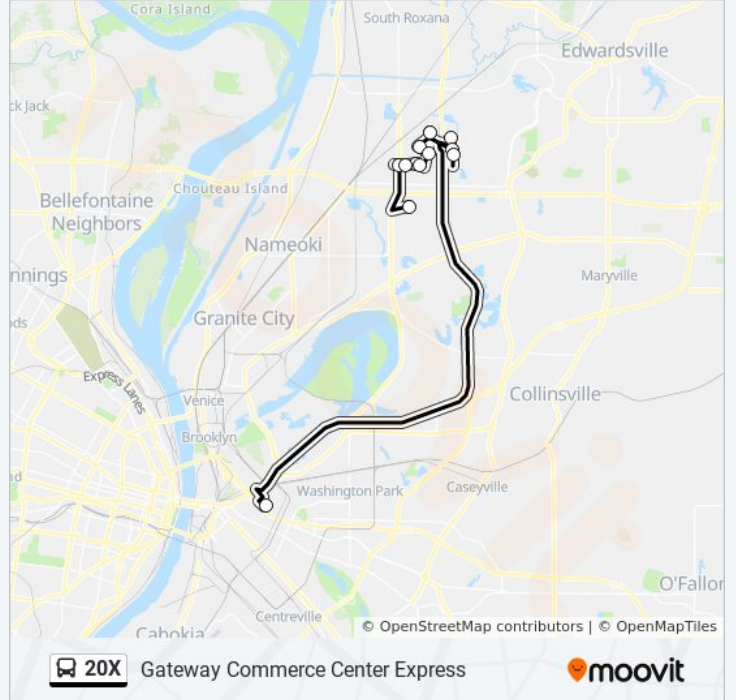

Use the Moovit App to find the closest 20X bus station near you and find out when is the next 20X bus arriving.

Direction:

16 stops

[VIEW LINE SCHEDULE](#)

Emerson Pk Metro Link
Amazon Gcc
Geodis
Gcc Wtt
Hershey
Gateway Dr & Westway Dr S / W
Gcc Dr & Usf Holland S / W
Gateway Commerce Building 9 S / W
Innerpark Dr & Westway Dr N / E
Westway Dr N / E
Unilever N / E
Gcc Dr & Proctor S / W
Gcc Dr & Dial S / W
Dial N / E
Amazon Gtp
Gateway Trade Port

20X bus Info

Direction:

Stops: 16

Trip Duration: 52 min

Line Summary:

Direction:

12 stops

[VIEW LINE SCHEDULE](#)

Gateway Trade Port

Dial N / E

Il 111 & Gateway Commerce N / E

Unilever N / E

Innerpark Dr & Westway Dr N / E

Westway Dr N / E

Westway Dr & Gateway Commerce Dr N / E

Hershey

20X bus Info

Direction:

Stops: 12

Trip Duration: 45 min

Line Summary:

20X bus time schedules and route maps are available in an offline PDF at moovitapp.com. Use the [Moovit App](#) to see live bus times, train schedule or subway schedule, and step-by-step directions for all public transit in St Louis.