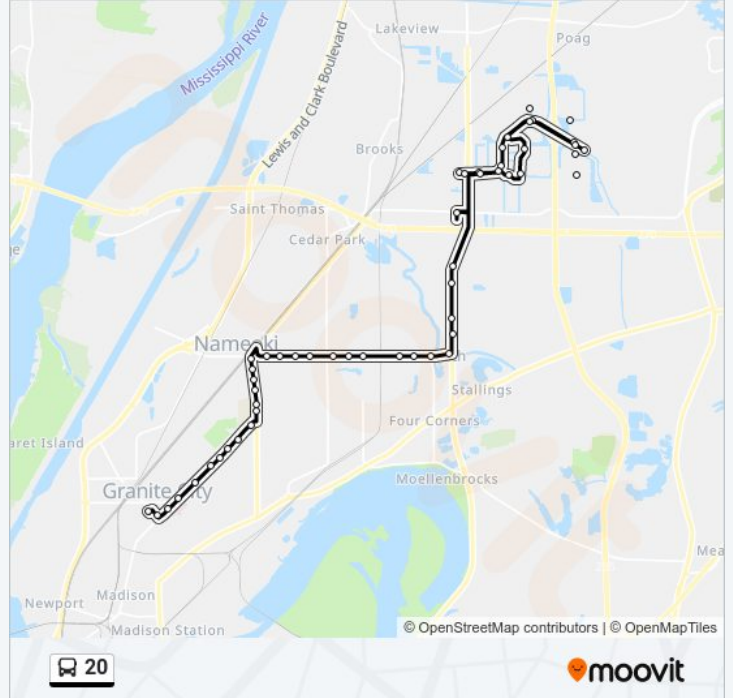

Pontoon Rd & Sara St N / E

Pontoon Rd & Cargill Rd N / E

Pontoon Rd & Oakmont Center N / E

Pontoon Rd & Lake Dr N / E

Pontoon Rd & Il 111 N / E

Il 111 & South Dr N / E

Il 111 & Lakeview Dr N / E

Il 111 & Timberlake Dr N / E

Il 111 & Engineer Rd N / E

Liberty Pl & Chain Of Rocks Rd

Il 111 & Gateway Commerce N / E

Unilever N / E

Innerpark Dr & Westway Dr N / E

Westway Dr & Innerpark Dr N / E

Westway Dr N / E

Westway Dr & Gateway Commerce Dr N / E

Gcchersheystreet

Gccamazonstreet

Gcc Turn-A-Round

Geodis

Gcc Hersheystreet2

Gcc Dr & Usf Holland S / W

Gateway Commerce Building 9 S / W

Gcc Dr & Proctor S / W

Gcc Dr & Dial S / W

Dial N / E

Direction:

50 stops

[VIEW LINE SCHEDULE](#)

Dial N / E

Il 111 & Gateway Commerce N / E

Unilever N / E

20 bus Time Schedule

Route Timetable:

Sunday	6:47 AM - 7:17 PM
Monday	3:17 AM - 11:17 PM
Tuesday	3:17 AM - 11:17 PM
Wednesday	3:17 AM - 11:17 PM