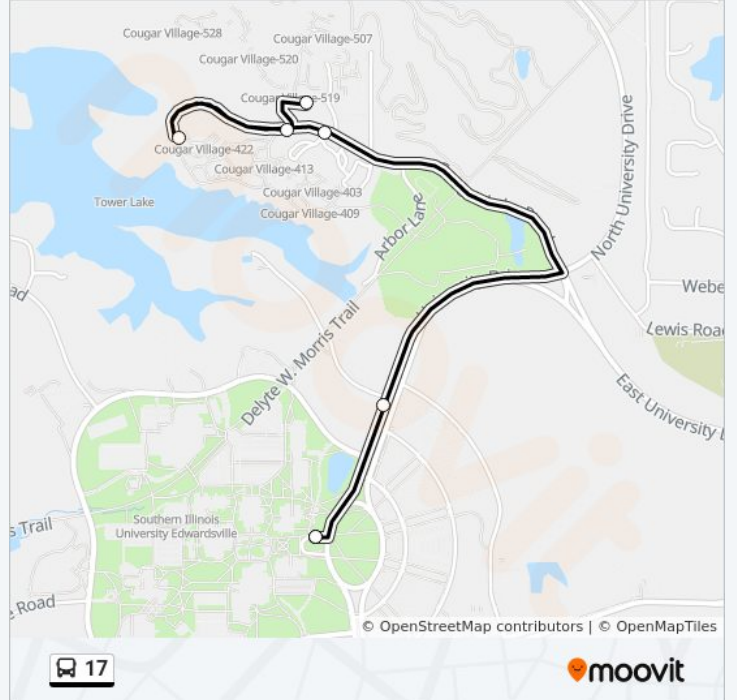

Get The App

The 17 bus line has one route. For regular weekdays, their operation hours are:

(1) : 6:45 AM - 11:36 PM

Use the Moovit App to find the closest 17 bus station near you and find out when is the next 17 bus arriving.

Direction:

7 stops

[VIEW LINE SCHEDULE](#)

Siue Peck Hall

Building 519 & Cougar Lake Rd

Cougar Lake Rd & Lot 4f

Cougar Lake Rd & 400 N / E

Cougar Lake Rd & Lot 4b N / E

N University Dr & Recreation Dr S / W

Siue Peck Hall

17 bus Time Schedule

Route Timetable:

Sunday	7:32 AM - 7:32 PM
Monday	6:45 AM - 11:36 PM
Tuesday	6:45 AM - 11:36 PM
Wednesday	6:45 AM - 11:36 PM
Thursday	6:45 AM - 11:36 PM
Friday	6:45 AM - 11:36 PM
Saturday	7:32 AM - 11:37 PM

17 bus Info

Direction:

Stops: 7

Trip Duration: 13 min

Line Summary:

17 bus time schedules and route maps are available in an offline PDF at moovitapp.com. Use the [Moovit App](#) to see live bus times, train schedule or subway schedule, and step-by-step directions for all public transit in St Louis.