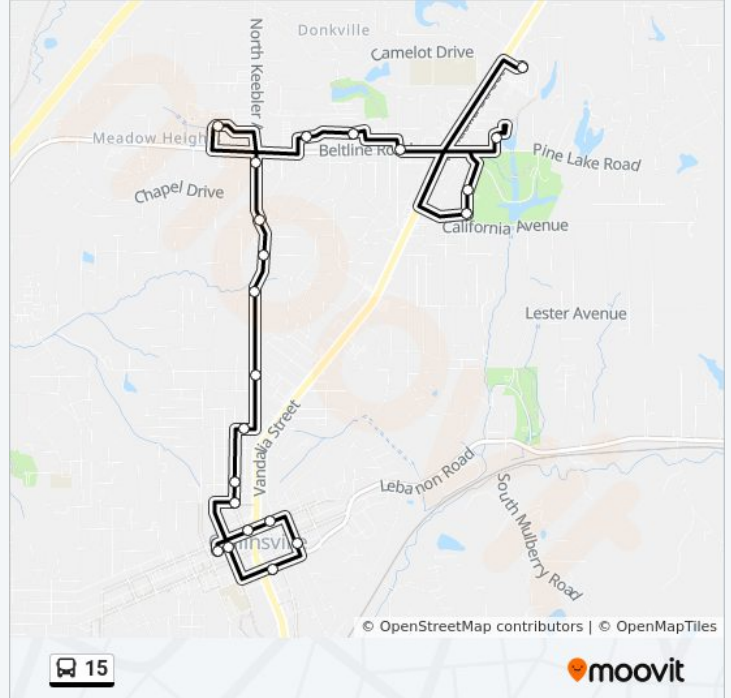

Get The App

The 15 bus line () has 2 routes. For regular weekdays, their operation hours are:

(1) : 7:26 AM - 6:26 PM (2) : 6:58 AM - 5:58 PM

Use the Moovit App to find the closest 15 bus station near you and find out when is the next 15 bus arriving.

Direction:

22 stops

[VIEW LINE SCHEDULE](#)

- Orchardruler
- Woodland Towers
- Olive St & Madison Co Housing S / W
- Olive St & Claremont Ct S / W
- Beltline Rd & Golfview Dr S / W
- Lakeside Plaza
- Collinsville Kohls
- Collinsville Walmart Marketplace N / E
- Keebler Rd & Beltline S / W
- Keebler Rd & Kneedler Ave S / W
- Keebler Rd & Bissell Ave S / W
- Keebler Rd & Holloway S / W
- Park Ave & Juda Ave S / W
- Washington Ave & Morrison Ave S / W
- Morrison Ave & Madison Ave S / W
- Morrison Ave & Johnson St S / W
- Center Dr & Clay St S / W
- Church St & Morrison Ave S / W
- Braner Bldg S / W
- Clay St & Chestnut St S / W
- Clay St & Il 159 S / W
- Collinsville Station

15 bus Info

Direction:

Stops: 22

Trip Duration: 26 min

Line Summary:

Direction:

19 stops

[VIEW LINE SCHEDULE](#)

15 bus Info

Direction:

Stops: 19

Trip Duration: 27 min

Line Summary: