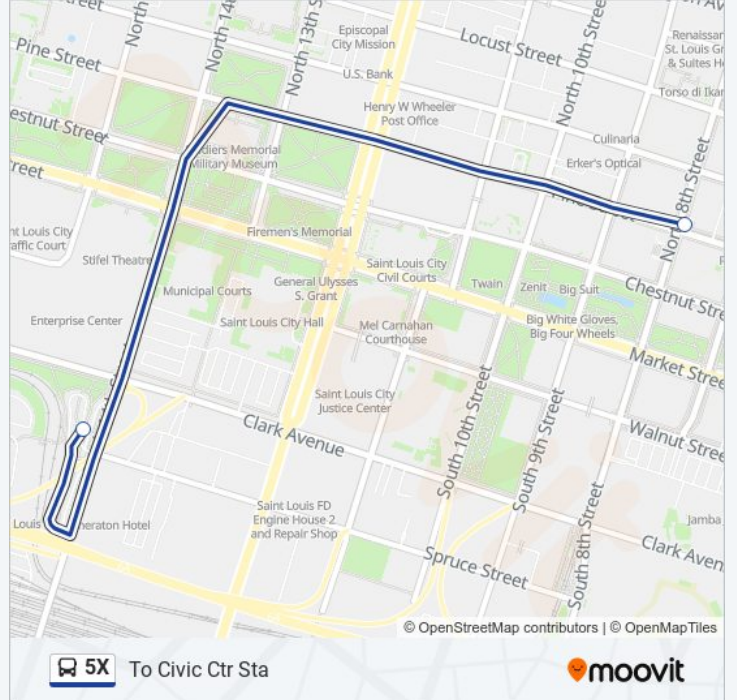

Direction: To 8th & Pine Sta

2 stops

[VIEW LINE SCHEDULE](#)

Civic Center Transit Center

8th Street @ Pine Metrolink Wb

5X bus Time Schedule

To 8th & Pine Sta Route Timetable:

| | |
|-----------|----------|
| Sunday | 24 hours |
| Monday | 24 hours |
| Tuesday | 24 hours |
| Wednesday | 24 hours |
| Thursday | 24 hours |
| Friday | 24 hours |
| Saturday | 24 hours |

5X bus Info

Direction: To 8th & Pine Sta

Stops: 2

Trip Duration: 5 min

Line Summary:

Direction: To Civic Ctr Sta

2 stops

[VIEW LINE SCHEDULE](#)

8th Street @ Pine Metrolink Wb

Civic Center Transit Center

5X bus Time Schedule

To Civic Ctr Sta Route Timetable:

| | |
|-----------|---------------------|
| Sunday | 12:04 AM - 11:45 PM |
| Monday | 12:04 AM - 11:45 PM |
| Tuesday | 12:04 AM - 11:45 PM |
| Wednesday | 12:04 AM - 11:45 PM |
| Thursday | 12:04 AM - 11:45 PM |
| Friday | 12:04 AM - 11:45 PM |
| Saturday | 12:04 AM - 11:45 PM |

5X bus Info

Direction: To Civic Ctr Sta

Stops: 2

Trip Duration: 5 min

Line Summary:

5X bus time schedules and route maps are available in an offline PDF at moovitapp.com. Use the Moovit App to see live bus times, train schedule or subway schedule, and step-by-step directions for all public transit in St Louis.