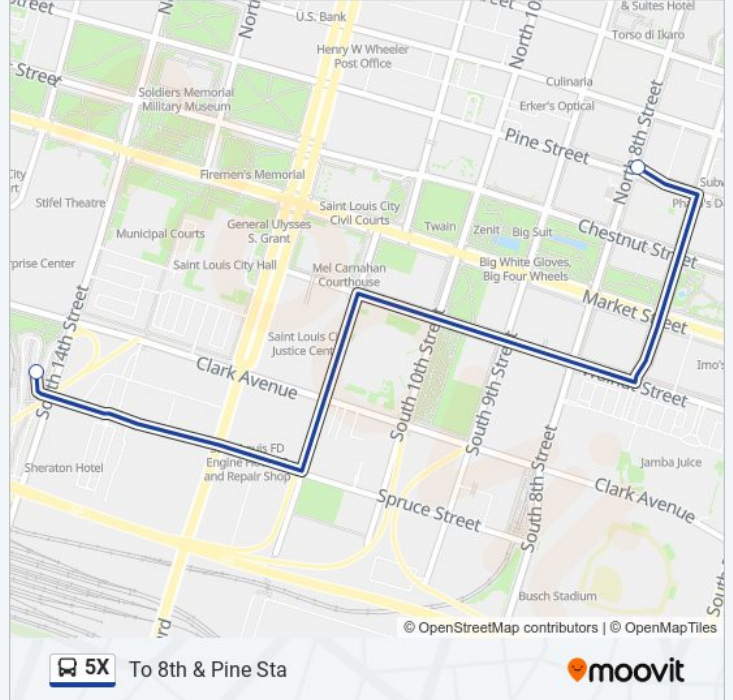

To 8th & Pine Sta

Get The App

The 5X bus line (To 8th & Pine Sta) has 2 routes. For regular weekdays, their operation hours are:

(1) To 8th & Pine Sta: 24 hours(2) To Civic Ctr Sta: 12:04 AM - 11:45 PM

Use the Moovit App to find the closest 5X bus station near you and find out when is the next 5X bus arriving.

Direction: To 8th & Pine Sta

2 stops

[VIEW LINE SCHEDULE](#)

Civic Center Transit Center

8th Street @ Pine Metrolink Wb

5X bus Time Schedule

To 8th & Pine Sta Route Timetable:

| | |
|-----------|----------|
| Sunday | 24 hours |
| Monday | 24 hours |
| Tuesday | 24 hours |
| Wednesday | 24 hours |
| Thursday | 24 hours |
| Friday | 24 hours |
| Saturday | 24 hours |

5X bus Info

Direction: To 8th & Pine Sta

Stops: 2

Trip Duration: 5 min

Line Summary:

Direction: To Civic Ctr Sta

2 stops

[VIEW LINE SCHEDULE](#)

8th Street @ Pine Metrolink Wb

Civic Center Transit Center

5X bus Time Schedule

To Civic Ctr Sta Route Timetable:

| | |
|-----------|---------------------|
| Sunday | 12:04 AM - 11:45 PM |
| Monday | 12:04 AM - 11:45 PM |
| Tuesday | 12:04 AM - 11:45 PM |
| Wednesday | 12:04 AM - 11:45 PM |
| Thursday | 12:04 AM - 11:45 PM |
| Friday | 12:04 AM - 11:45 PM |
| Saturday | 12:04 AM - 11:45 PM |