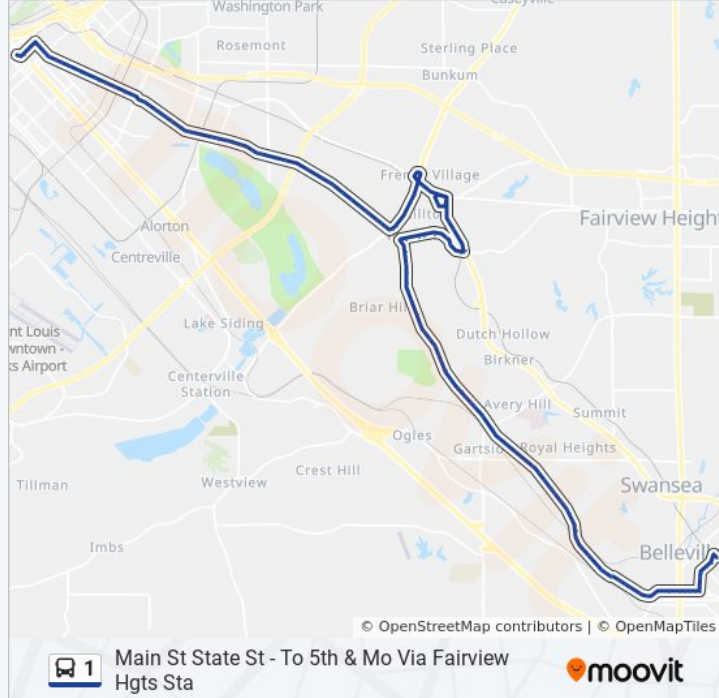

1 bus Info

Direction: Main St State St - To 5th & Mo Via Fairview Hgts Sta

Stops: 145

Trip Duration: 59 min

Line Summary:

Main @ 14th Street Wb

Main @ 15th Street Wb

Main @ 17th Street Wb

Main @ 29th Street Wb

Main @ 30th Street Wb

Main @ 31st Street Wb

Main @ 33rd Street Wb

Main @ 34th Street Wb

Main @ 35th Street Wb

Main @ 36th Street Wb

Main @ 38th Street Wb

Main @ 51st Street Wb

5315 Main Wb

Main @ Frank Scott Parkway Wb

Main @ 60th Street Wb

6205 Main Wb

Main @ 64th Street Wb

Main @ 66th Street Wb

6901 Main Wb

Main @ 70th Street Wb

Main @ 72nd Street Wb

7419 Main Wb

Main @ 77th Street Wb

Main @ 78th Street Wb

Main @ 80th Street Wb

Main @ 82nd Street Wb

Main @ Oak Knoll Place Wb