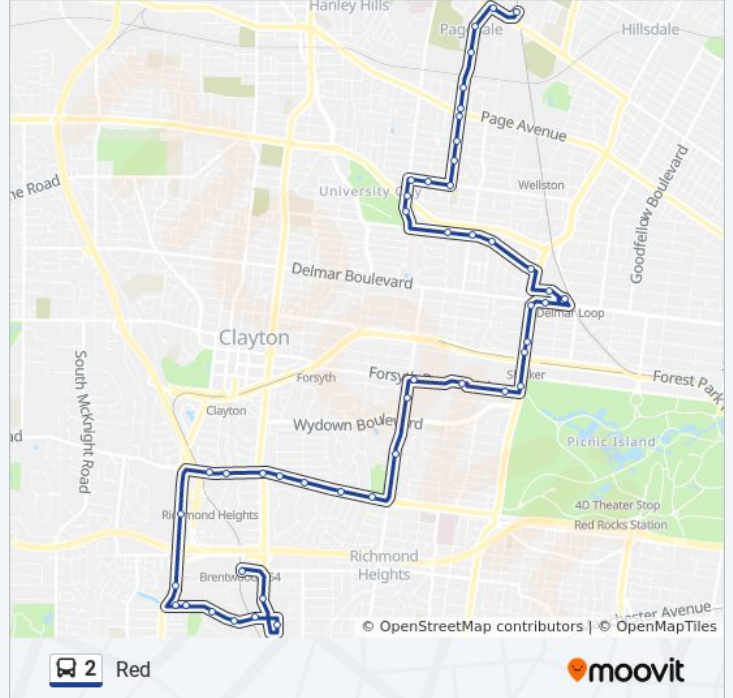

Skinker @ Waterman Sb

Skinker @ Forest Park Parkway Sb

Skinker Metrolink @ Forest Park Parkway Sb

Skinker @ Brookings Sb

Forsyth @ Hoyt Wb

Mallinckrodt Center

**Direction: To Rock Road Tc**

47 stops

**2 bus Info**

**Direction:** To Rock Road Tc

**Stops:** 47

**Trip Duration:** 43 min

**Line Summary:**

Clayton @ Hanley Eb  
Clayton @ Cromwell Eb  
Clayton @ Glen Ridge Eb  
Clayton @ Boland Place Eb  
Clayton @ Claytonia Terrace Eb  
Big Bend @ Southmoor Nb  
Big Bend @ Shepley Nb  
Forsyth @ Big Bend Eb  
Mallinckrodt Center  
Forsyth @ Wrighton Way Eb  
Skinker @ Forsyth Nb  
Skinker @ Pershing Nb  
Skinker @ Waterman Nb  
Skinker @ Delmar Nb  
Delmar @ 6144 Delmar Eb  
Delmar Loop Transit Center Eb  
Enright @ Rosedale Wb  
Vernon @ Eastgate Wb  
Vernon @ Westgate Wb  
Vernon @ Kingsland Wb  
Vernon @ Ferguson Wb  
Pennsylvania @ Ucity Shopping Ctr Nb  
Pennsylvania @ Olive Nb  
Etzel @ Pennsylvania Eb  
Etzel @ Purcell Eb  
Etzel @ Ferguson Eb  
Ferguson @ Julian Nb  
Ferguson @ Raymond Nb  
Ferguson @ Page Nb  
Ferguson @ Page Nb  
Ferguson @ Robbins Nb  
1404 Ferguson Nb  
Ferguson @ Ridge Nb

St. Charles Rock Road @ Ferguson Eb

Rock Road Transit Center

2 bus time schedules and route maps are available in an offline PDF at [moovitapp.com](https://moovitapp.com). Use the [Moovit App](#) to see live bus times, train schedule or subway schedule, and step-by-step directions for all public transit in St Louis.