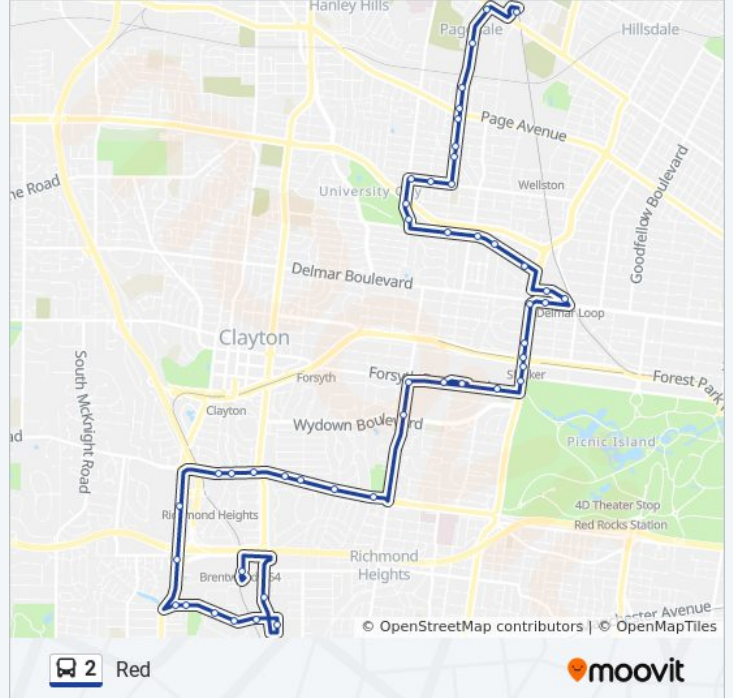

Use the Moovit App to find the closest 2 bus station near you and find out when is the next 2 bus arriving.

**Direction: To Brentwood I-64 Tc**  
 47 stops  
[VIEW LINE SCHEDULE](#)

**2 bus Time Schedule**  
 To Brentwood I-64 Tc Route Timetable:

Sunday	5:43 AM - 9:43 PM
Monday	5:43 AM - 9:43 PM
Tuesday	5:43 AM - 9:43 PM
Wednesday	5:43 AM - 9:43 PM
Thursday	5:43 AM - 9:43 PM
Friday	5:43 AM - 9:43 PM
Saturday	5:43 AM - 9:43 PM

- Rock Road Transit Center
- Ferguson @ Saint Charles Rock Road Sb
- Ferguson @ Baerveldt Park Sb
- Ferguson @ Robbins Sb
- Ferguson @ Page Sb
- Ferguson @ Mcnamee Sb
- Ferguson @ Raymond Sb
- Ferguson @ Julian Sb
- Ferguson @ Etzel Sb
- Etzel @ Purcell Wb
- Etzel @ Pennsylvania Wb
- Pennsylvania @ Olive Sb
- Pennsylvania @ Ucity Shopping Ctr Sb
- Vernon @ Ferguson Eb
- Vernon @ Kingsland Eb
- Vernon @ Westgate Eb
- Vernon @ Eastgate Eb
- Enright @ Rosedale Eb
- Delmar Loop Transit Center Eb
- Delmar @ 6161 Delmar Wb
- Skinker @ Delmar Sb

**2 bus Info**  
**Direction:** To Brentwood I-64 Tc  
**Stops:** 47  
**Trip Duration:** 45 min  
**Line Summary:**

- Skinker @ Waterman Sb
- Skinker @ Forest Park Parkway Sb
- Skinker Metrolink @ Forest Park Parkway Sb
- Skinker @ Brookings Sb
- Forsyth @ Hoyt Wb
- Mallinckrodt Center
- Forsyth @ Wallace Circle Wb
- Big Bend @ Forsyth Sb
- Big Bend @ Forest Ridge Sb
- Clayton @ Claytonia Terrace Wb
- Clayton @ Crestwood Wb
- Clayton @ Glen Ridge Wb
- Clayton @ Cromwell Wb
- Clayton @ Biltmore Wb
- Clayton @ Central Wb
- Clayton @ Meramec Wb
- Brentwood @ Darst Court Sb
- Brentwood @ Eager Sb
- Strassner @ Urban Eb
- Strassner @ Brentwood Park Eb
- 1432 Strassner Eb
- Strassner @ Hanley Industrial Court Eb
- 1270 Strassner Eb
- Maplewood Commons @ Corcoran Sb
- Hanley @ Elinor Nb
- Brentwood I-64 Transit Center