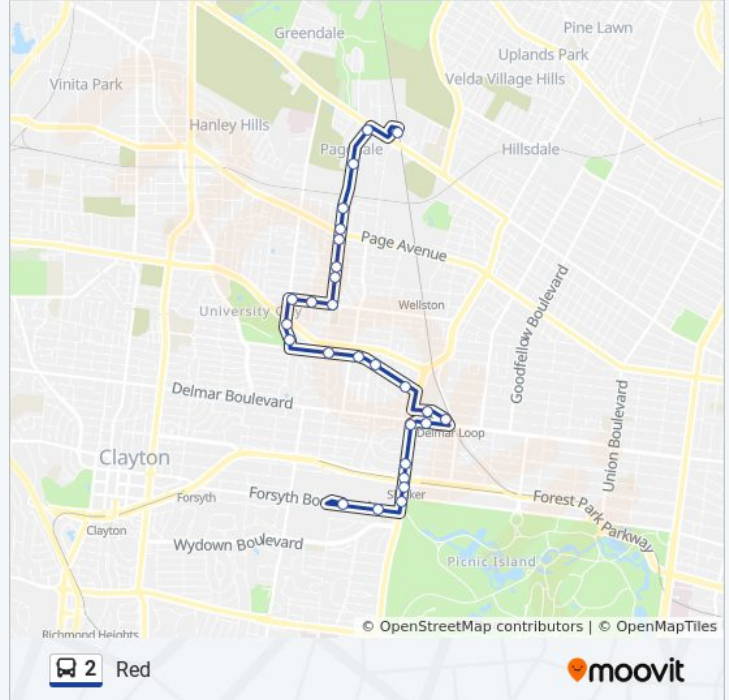

Vernon @ Ferguson Eb

Vernon @ Kingsland Eb

Vernon @ Westgate Eb

Vernon @ Eastgate Eb

Enright @ Rosedale Eb

Delmar Loop Transit Center Eb

Delmar @ 6161 Delmar Wb

Skinker @ Delmar Sb

Skinker @ Waterman Sb

Skinker @ Forest Park Parkway Sb

Skinker Metrolink @ Forest Park Parkway Sb

Skinker @ Brookings Sb

Forsyth @ Hoyt Wb

Mallinckrodt Center

**Direction: To Rock Road Tc**

47 stops

[VIEW LINE SCHEDULE](#)

Brentwood I-64 Transit Center

Hanley @ Elinor Sb

Maplewood Commons @ Corcoran Sb

1271 Strassner Wb

Strassner @ Hanley Industrial Court Wb

1443 Strassner Wb

Strassner @ Brentwood Park Wb

**2 bus Info**

**Direction:** To Rock Road Tc

**Stops:** 47

**Trip Duration:** 43 min

**Line Summary:**

Clayton @ Hanley Eb  
Clayton @ Cromwell Eb  
Clayton @ Glen Ridge Eb  
Clayton @ Boland Place Eb  
Clayton @ Claytonia Terrace Eb  
Big Bend @ Southmoor Nb  
Big Bend @ Shepley Nb  
Forsyth @ Big Bend Eb  
Mallinckrodt Center  
Forsyth @ Wrighton Way Eb  
Skinker @ Forsyth Nb  
Skinker @ Pershing Nb  
Skinker @ Waterman Nb  
Skinker @ Delmar Nb  
Delmar @ 6144 Delmar Eb  
Delmar Loop Transit Center Eb  
Enright @ Rosedale Wb  
Vernon @ Eastgate Wb  
Vernon @ Westgate Wb  
Vernon @ Kingsland Wb  
Vernon @ Ferguson Wb  
Pennsylvania @ Ucity Shopping Ctr Nb  
Pennsylvania @ Olive Nb  
Etzel @ Pennsylvania Eb  
Etzel @ Purcell Eb  
Etzel @ Ferguson Eb  
Ferguson @ Julian Nb  
Ferguson @ Raymond Nb  
Ferguson @ Page Nb  
Ferguson @ Page Nb  
Ferguson @ Robbins Nb  
1404 Ferguson Nb  
Ferguson @ Ridge Nb