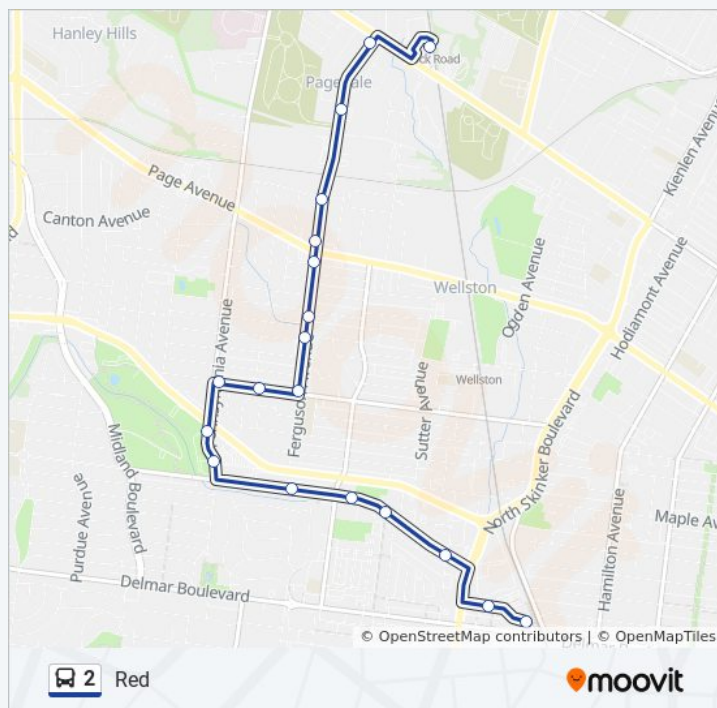

**Direction: To Delmar Tc Only**

19 stops

[VIEW LINE SCHEDULE](#)

- Rock Road Transit Center
- Ferguson @ Saint Charles Rock Road Sb
- Ferguson @ Baerveldt Park Sb

**2 bus Time Schedule**

To Delmar Tc Only Route Timetable:

Enright @ Rosedale Eb

Delmar Loop Transit Center Eb

Friday

12:43 AM

Saturday

12:43 AM

### 2 bus Info

**Direction:** To Delmar Tc Only

**Stops:** 19

**Trip Duration:** 14 min

**Line Summary:**

### Direction: To Mallinckrodt Center Tc Only

27 stops

[VIEW LINE SCHEDULE](#)

Rock Road Transit Center

Ferguson @ Saint Charles Rock Road Sb

Ferguson @ Baerveldt Park Sb

Ferguson @ Robbins Sb

Ferguson @ Page Sb