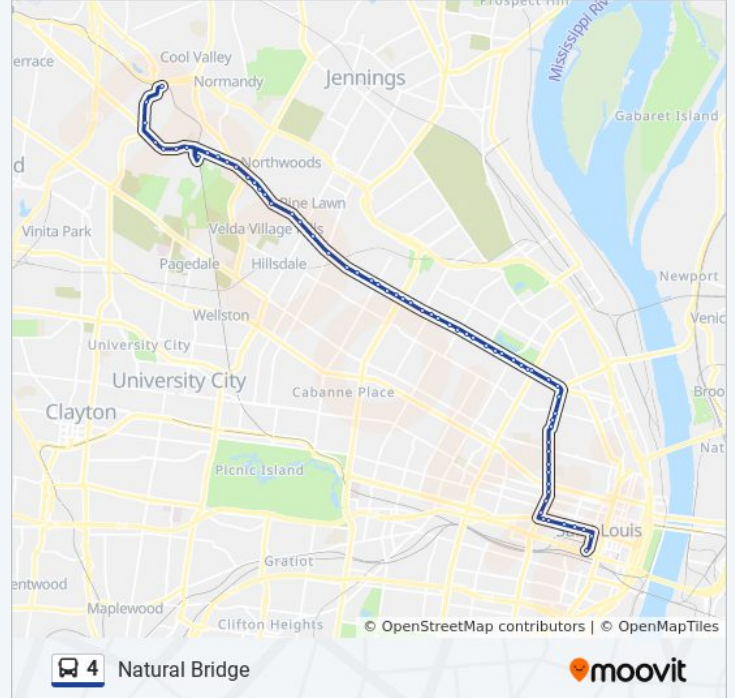

Natural Bridge @ Spring Eb

Natural Bridge @ Grand Eb

Natural Bridge @ Glasgow Eb

Natural Bridge @ Parnell Eb

Parnell @ Hebert Sb

Parnell @ St. Louis Sb

Parnell @ Warren Sb

Parnell @ North Market Sb

Jefferson @ Howard Sb

Jefferson @ Cass Sb

Jefferson @ Stoddard Sb

Jefferson @ Dr ML King Sb

Jefferson @ Delmar Sb

Jefferson @ Washington Sb

Jefferson @ Pine Sb
Market @ 23rd Street Eb
Market @ 22nd Street Eb
Market @ 20th Street Eb
Market @ 18th Street Eb
Market @ 16th Street Eb
14th Street @ Market Sb
Civic Center Transit Center

Direction: To North Hanley Tc

66 stops

[VIEW LINE SCHEDULE](#)

Civic Center Transit Center
Market St & 14th St
Market St & 16th St SW
Market St & 17th St S / W
Market @ 20th Street Wb
Market @ 23rd Street Wb
Jefferson @ Olive Nb
Jefferson @ Washington Nb
Jefferson @ Dr MI King Nb
Jefferson @ Carr Nb
Jefferson @ Dayton Nb
Jefferson @ Dayton Sb
Jefferson @ Cass Nb
Jefferson @ Howard Nb
Parnell @ North Market Nb
Parnell @ Warren Nb
Parnell @ St. Louis Nb
Parnell @ Sullivan Nb
Natural Bridge @ Salisbury Wb
Natural Bridge @ Farrar Wb
Natural Bridge @ Glasgow Wb