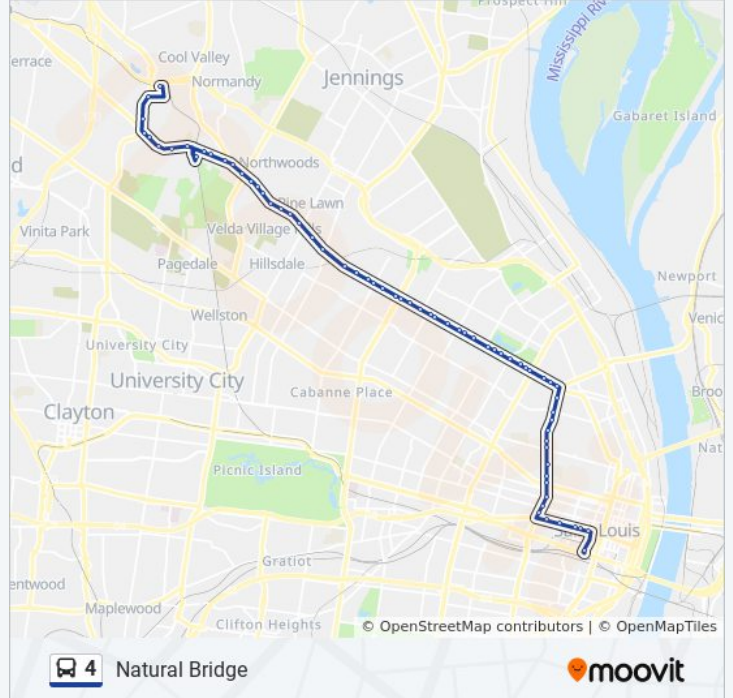

Direction: To North Hanley Tc

66 stops

[VIEW LINE SCHEDULE](#)

Civic Center Transit Center
Market St & 14th St
Market St & 16th St SW
Market St & 17th St S / W
Market @ 20th Street Wb
Market @ 23rd Street Wb
Jefferson @ Olive Nb
Jefferson @ Washington Nb
Jefferson @ Dr MI King Nb
Jefferson @ Carr Nb
Jefferson @ Dayton Nb
Jefferson @ Dayton Sb
Jefferson @ Cass Nb
Jefferson @ Howard Nb
Parnell @ North Market Nb
Parnell @ Warren Nb
Parnell @ St. Louis Nb
Parnell @ Sullivan Nb
Natural Bridge @ Salisbury Wb
Natural Bridge @ Farrar Wb
Natural Bridge @ Glasgow Wb

4 bus Info

Direction: To North Hanley Tc

Stops: 66

Trip Duration: 48 min

Line Summary:

- Natural Bridge @ Grand Wb
- Natural Bridge @ Spring Wb
- Natural Bridge @ Prairie Wb
- Natural Bridge @ Vandeventer Wb
- Natural Bridge @ Warne Wb
- Natural Bridge @ Clay Wb
- Natural Bridge @ Fair Wb
- Natural Bridge @ Red Bud Wb
- Natural Bridge @ Clarence Wb
- Natural Bridge @ Newstead Wb
- Natural Bridge @ Taylor Wb
- Natural Bridge @ Cora Wb
- Natural Bridge @ Marcus Wb
- Natural Bridge @ Shreve Wb
- Natural Bridge @ Euclid Wb
- Natural Bridge @ Kingshighway Wb
- Natural Bridge @ Kingshighway Wb
- Natural Bridge @ Geraldine Wb
- Natural Bridge @ Union Wb
- Natural Bridge @ Abner Place Wb
- Natural Bridge @ Belt Wb
- Natural Bridge @ Clara Wb
- Natural Bridge @ Goodfellow Wb
- Natural Bridge @ Darby Wb
- Natural Bridge @ Jennings Station Wb
- Natural Bridge @ Pine Grove Wb
- Natural Bridge @ Salome Place Wb
- Natural Bridge @ Lawler Wb
- Natural Bridge @ Nelson Wb
- Natural Bridge @ Colonial Wb
- Natural Bridge @ Lincoln Wb
- Natural Bridge @ Lucas-Hunt Wb
- 7277 Natural Bridge Wb

Natural Bridge @ St. Marys Wb

Natural Bridge @ St. Anns Wb

Natural Bridge @ Marietta Wb

Umsl South Transit Center

Natural Bridge @ Normandy Middle School Wb

Natural Bridge @ University Wb

Natural Bridge @ West Wb