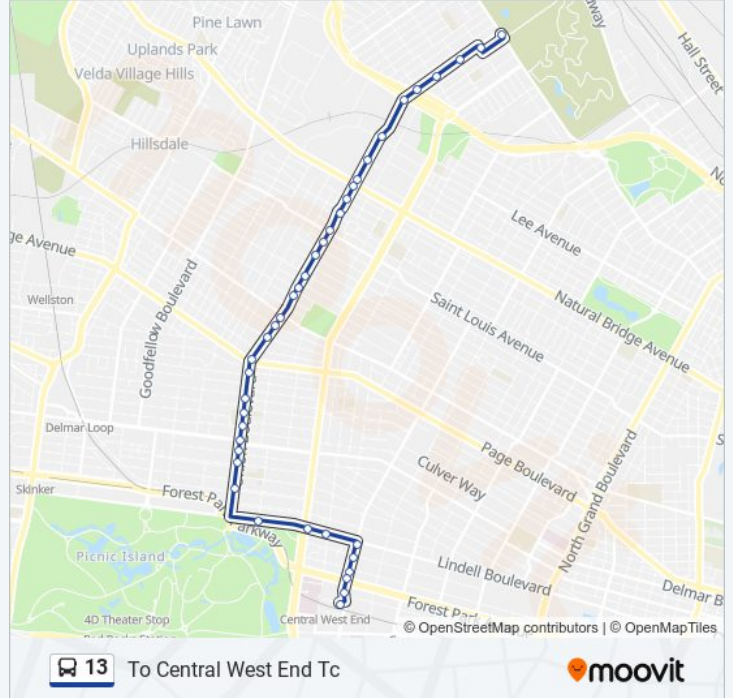

Use the Moovit App to find the closest 13 bus station near you and find out when is the next 13 bus arriving.

**Direction: To Central West End Tc**

39 stops

[VIEW LINE SCHEDULE](#)

West Florissant @ Union Sb

Union @ Patton Sb

Union @ Dr ML King Sb

Union @ Wells Sb

Union @ Ridge Sb

Union @ Page Sb

**13 bus Time Schedule**

To Central West End Tc Route Timetable:

Sunday	4:47 AM - 7:49 PM
Monday	5:07 AM - 10:09 PM
Tuesday	5:07 AM - 10:09 PM
Wednesday	5:07 AM - 10:09 PM
Thursday	5:07 AM - 10:09 PM
Friday	5:07 AM - 10:09 PM
Saturday	4:47 AM - 7:49 PM

**13 bus Info**

**Direction:** To Central West End Tc

**Stops:** 39

**Trip Duration:** 24 min

**Line Summary:**

Union @ Maple Sb  
 Union @ Cabanne Sb  
 Union @ Cates Sb  
 Union @ Enright Sb  
 Union @ Delmar Sb  
 Union @ Washington Terrace Sb  
 Union @ Kingsbury Place Sb  
 Union @ Pershing Sb  
 Lindell @ Lake Eb  
 Lindell @ Kingshighway Eb  
 Lindell @ Euclid Eb  
 Taylor @ Lindell Sb  
 Taylor @ West Pine Sb  
 Taylor @ Laclede Sb  
 Taylor @ Forest Park Sb  
 Taylor @ Parkview Place Sb  
 Central West End Transit Center

**Direction: To W Florissant**

34 stops

[VIEW LINE SCHEDULE](#)

Central West End Transit Center  
 Taylor @ Forest Park Nb  
 Taylor @ Laclede Nb  
 Taylor @ West Pine Nb  
 Taylor @ Lindell Nb  
 Lindell @ Euclid Wb  
 Lindell @ Kingshighway Wb  
 Lindell @ Lake Wb  
 Union @ Pershing Nb  
 Union @ Waterman Nb  
 Union @ Delmar Nb  
 Union @ Cates Nb