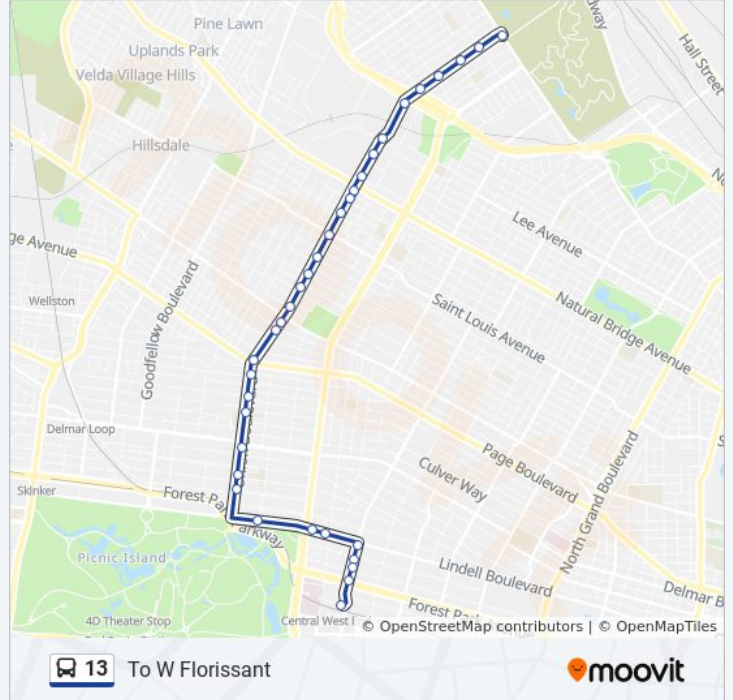

**Direction: To W Florissant**

34 stops

[VIEW LINE SCHEDULE](#)

Central West End Transit Center  
 Taylor @ Forest Park Nb  
 Taylor @ Laclede Nb  
 Taylor @ West Pine Nb  
 Taylor @ Lindell Nb  
 Lindell @ Euclid Wb  
 Lindell @ Kingshighway Wb  
 Lindell @ Lake Wb  
 Union @ Pershing Nb  
 Union @ Waterman Nb  
 Union @ Delmar Nb  
 Union @ Cates Nb

**13 bus Info**

**Direction:** To W Florissant

**Stops:** 34

**Trip Duration:** 23 min

**Line Summary:**

Union @ Cabanne Nb

Union @ Maple Nb

Union @ Page Nb

Union @ Lexington Nb

Union @ Natural Bridge Nb

Union @ Sacramento Nb

Union @ Margaretta Nb

Union @ Brown Nb

Union @ Bircher Nb

Union @ Bircher Nb

Union @ Lillian Nb

Union @ Thekla Nb

Union @ Harney Nb

West Florissant @ Union Sb

13 bus time schedules and route maps are available in an offline PDF at [moovitapp.com](https://moovitapp.com). Use the [Moovit App](#) to see live bus times, train schedule or subway schedule, and step-by-step directions for all public transit in St Louis.