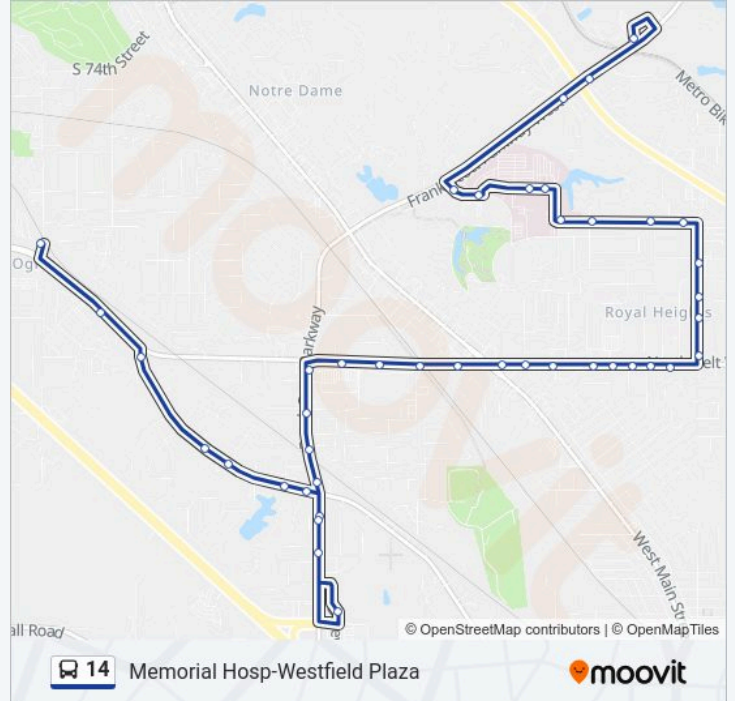

North Belt West @ 42nd Street Eb

North Belt West @ 41st Street Eb

North Belt West @ 40th Street Eb

North Belt West @ 39th Street Eb

Royal Heights @ North Belt West Nb

Royal Heights @ Mariknoll Nb

Royal Heights @ North Nb

Royal Heights @ Park Nb

Memorial @ Royal Heights Wb

Memorial @ 39th Street Wb

Memorial @ 43rd Street Wb

Memorial @ Park Wb

Memorial @ Memorial Hospital Main Entrance Wb

Memorial @ Admission Testing Center Wb

Dapron @ Hope Church Wb

Dapron @ Frank Scott Parkway Wb

Frank Scott Parkway @ Gettysburg Nb

Frank Scott @ Ida Nb

Memorial Hospital Transit Center

**Direction: Memorial Hosp Westfield Plz - To Westfield Plz Via St Clair Housing**

35 stops

[VIEW LINE SCHEDULE](#)

**14 bus Time Schedule**

Memorial Hosp Westfield Plz - To Westfield Plz Via St Clair Housing Route Timetable:

Monday

7:59 AM-4:59 PM

Memorial Hospital Transit Center

Frank Scott @ Ida Sb