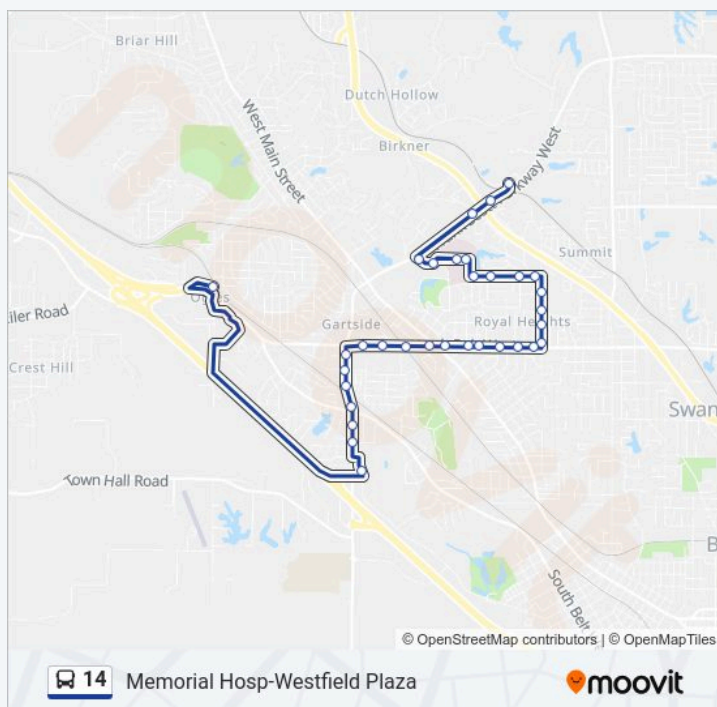

Memorial @ Memorial Hospital Main Entrance Eb

Memorial @ Park Eb

Memorial @ 43rd Street Eb

Memorial @ 39th Street Eb

Memorial @ Royal Heights Eb

Royal Heights @ Park Sb

Royal Heights @ North Sb

Royal Heights @ Mariknoll Sb

North Belt West @ Main Wb

5411 North Belt West Wb

5611 North Belt West Wb

North Belt West @ 47th Street Wb

**14 bus Time Schedule**

Memorial Hosp Westfield Plz - To Westfield Plz  
Route Timetable:

Monday	5:03 AM-10:03 PM
Tuesday	5:03 AM-10:03 PM
Wednesday	5:03 AM-10:03 PM
Thursday	5:03 AM-10:03 PM
Friday	5:03 AM-10:03 PM
Saturday	Not Operational
Sunday	Not Operational

**14 bus Info**

**Direction:** Memorial Hosp Westfield Plz - To Westfield Plz

**Stops:** 33

**Trip Duration:** 19 min

**Line Summary:**

Frank Scott Parkway @ Wilson Sb

Frank Scott Parkway @ Memory Sb

Frank Scott Parkway @ Elizabeth Sb

Frank Scott Parkway @ South Belt West Sb

Frank Scott @ Hickory Bend Sb

Frank Scott @ Hickory Manor Sb

Belleville Crossing @ Shopping Center Sb

Westchester @ 74th Street Eb

14 bus time schedules and route maps are available in an offline PDF at [moovitapp.com](https://moovitapp.com). Use the Moovit App to see live bus times, train schedule or subway schedule, and step-by-step directions for all public transit in St Louis.