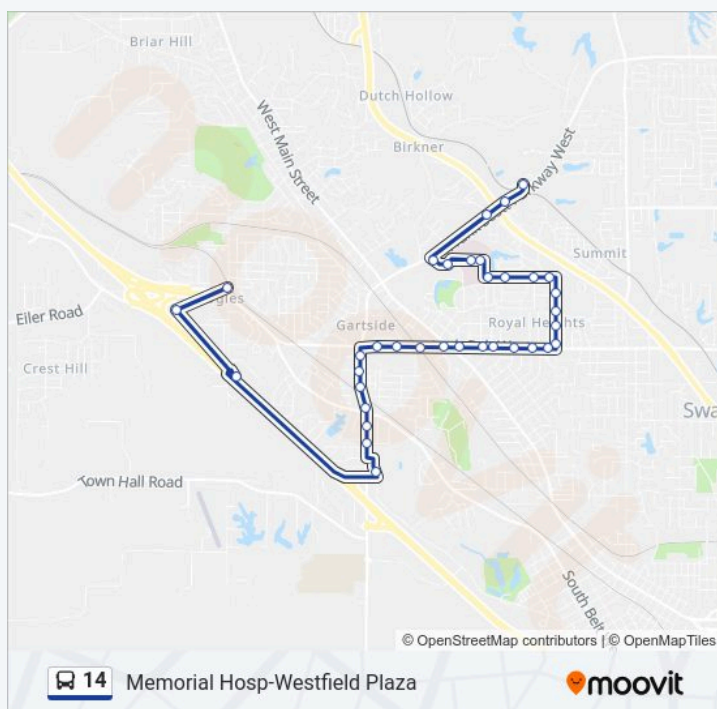

Frank Scott Parkway @ Wilson Sb

Frank Scott Parkway @ Memory Sb

Frank Scott Parkway @ Elizabeth Sb

Frank Scott Parkway @ South Belt West Sb

Frank Scott @ Hickory Bend Sb

Frank Scott @ Hickory Manor Sb

Belleville Crossing @ Shopping Center Sb

Tuesday	7:59 AM-4:59 PM
Wednesday	7:59 AM-4:59 PM
Thursday	7:59 AM-4:59 PM
Friday	7:59 AM-4:59 PM
Saturday	Not Operational
Sunday	Not Operational

**14 bus Info**

**Direction:** Memorial Hosp Westfield Plz - To Westfield Plz Via St Clair Housing

**Stops:** 35

**Trip Duration:** 23 min

**Line Summary:**

St. Clair Housing

Magna @ Magna Bank Wb

Westchester @ 74th Street Eb

**Direction: Memorial Hosp Westfield Plz - To Westfield Plz**

33 stops

[VIEW LINE SCHEDULE](#)

Memorial Hospital Transit Center

Frank Scott @ Ida Sb

Frank Scott Parkway @ Mount Pleasant Sb

Dapron @ Frank Scott Parkway Eb

Dapron @ Hope Church Eb

Memorial @ Admission Testing Center Eb