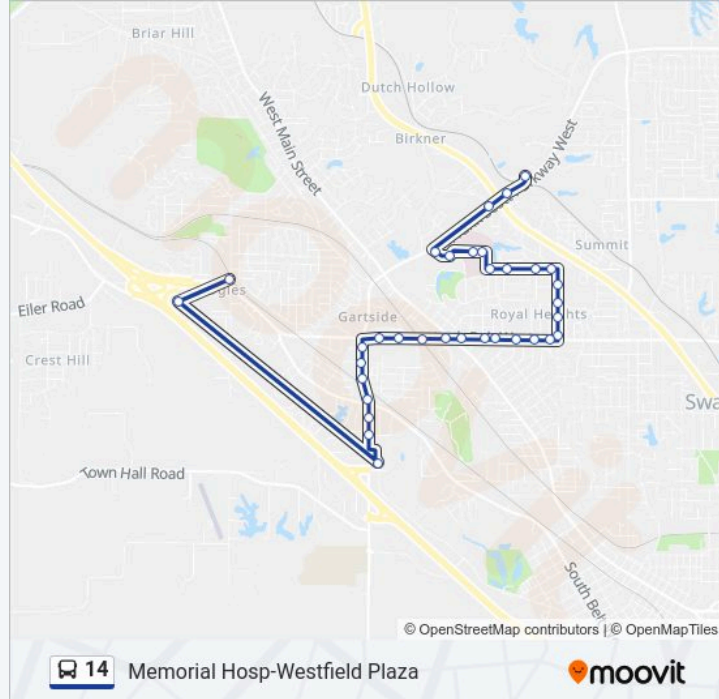

**14 bus Info**

**Direction:** Memorial Hosp Westfield Plz - To Westfield Plz Via Magna Bank

**Stops:** 34

**Trip Duration:** 22 min

**Line Summary:**

North Belt West @ Main Wb

North Belt West @ Main Wb

5411 North Belt West Wb

5611 North Belt West Wb

North Belt West @ 47th Street Wb

Frank Scott Parkway @ Wilson Sb

Frank Scott Parkway @ Memory Sb

Frank Scott Parkway @ Elizabeth Sb

Frank Scott Parkway @ South Belt West Sb

Frank Scott @ Hickory Bend Sb

Frank Scott @ Hickory Manor Sb

Belleville Crossing @ Shopping Center Sb

Magna @ Magna Bank Wb

Westchester @ 74th Street Eb

**Direction: Memorial Hosp Westfield Plz - To Memorial Hosp Tc**

42 stops

[VIEW LINE SCHEDULE](#)

Westchester @ 74th Street Eb

Illinois Route 13 @ Hillside Eb

Illinois Route 13 @ North Belt West Eb

Illinois Route 13 @ Birch Eb

Illinois Route 13 @ Jonathon Lee Eb

Illinois Route 13 @ Hickory Eb

Illinois Route 13 @ Hickory Ridge Eb