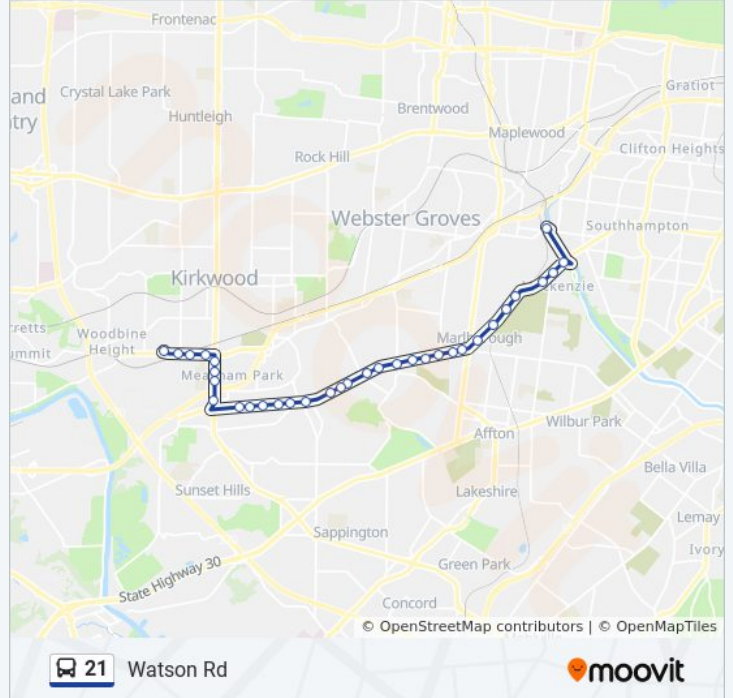

21 bus Info

Direction: To Shrewsbury I-44 Tc

Stops: 32

Trip Duration: 26 min

Line Summary:

8086 Watson Eb

Watson @ Laclede Station Road Eb

Watson @ Aldershot Eb

7738 Watson Eb

7626 Watson Eb

Watson @ Trianon Parkway Eb

Watson @ Mackenzie Plaza Exit Eb

Watson @ Mackenzie Eb

Watson @ Weil Eb

Shrewsbury-Lansdowne I-44 Transit Center

Direction: To Stlcc Meramec

34 stops

[VIEW LINE SCHEDULE](#)

Shrewsbury-Lansdowne I-44 Transit Center

Weil @ River Des Peres Sb

Watson @ Creighton Wb

7221 Watson Wb

Watson @ Mackenzie Wb

Watson @ Mackenzie Plaza Exit Wb

Watson @ Trianon Parkway Wb

7601 Watson Wb

Watson @ Ravensridge Wb

Watson @ Wimbledon Wb

Watson @ Pembroke Wb

Watson @ Laclede Station Road Wb

Watson @ Culverhill Wb

Watson @ Edgar Wb