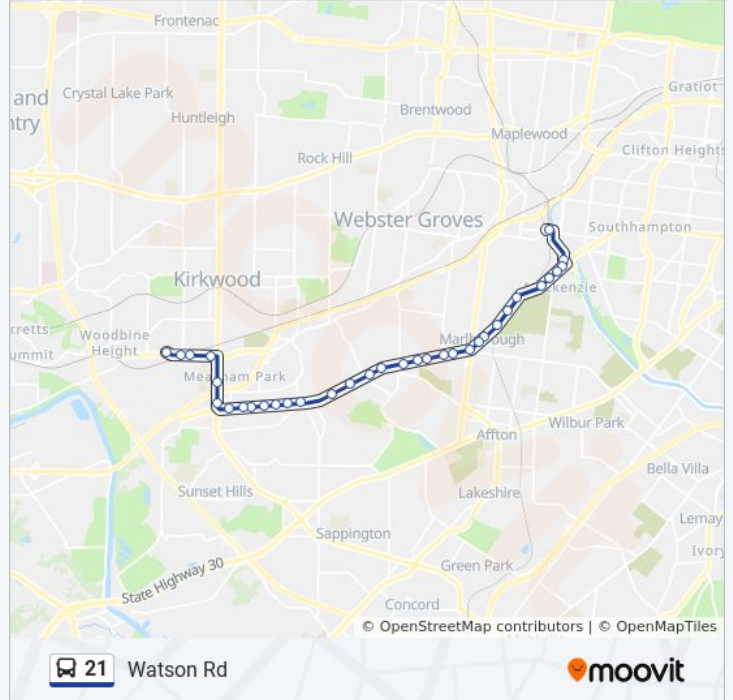

Watson @ Trianon Parkway Wb

7601 Watson Wb

Watson @ Ravensridge Wb

Watson @ Wimbledon Wb

Watson @ Pembroke Wb

Watson @ Laclede Station Road Wb

Watson @ Culverhill Wb

Watson @ Edgar Wb

21 bus Info

Direction: To Stlcc Meramec

Stops: 34

Trip Duration: 24 min

Line Summary:

Watson @ Grant Wb

Watson @ Watson Industrial Park Wb

Watson @ Park Crestwood Wb

Watson @ Sappington Wb

Watson @ Glenwood Wb

9833 Watson Wb

Watson @ Sturdy Wb

Watson @ Starling Wb

Watson @ Windward Ridge Wb

10415 Watson Wb

Lindbergh @ Deane Court Nb

Lindbergh @ Lowes Hardware Kirkwood Nb

Big Bend @ Kirkwood Wb

Big Bend @ Maeville Wb

Big Bend @ Geyer Wb

Stlcc Meramec

21 bus time schedules and route maps are available in an offline PDF at moovitapp.com. Use the [Moovit App](#) to see live bus times, train schedule or subway schedule, and step-by-step directions for all public transit in St Louis.