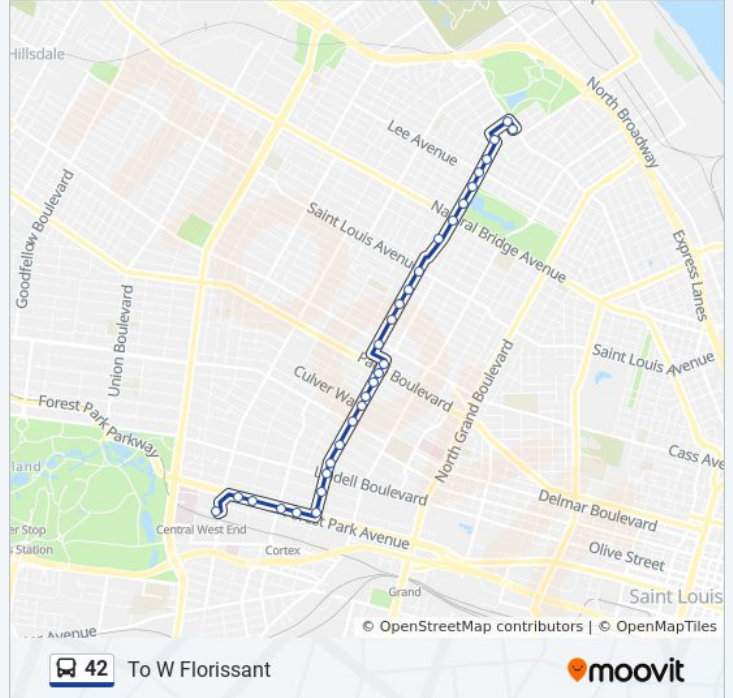

**Direction: To W Florissant**

30 stops

[VIEW LINE SCHEDULE](#)

Central West End Transit Center  
 4450 Forest Park Eb  
 Forest Park @ Newstead Eb  
 Forest Park @ Boyle Eb  
 4200 Forest Park Eb  
 Sarah @ Forest Park Nb  
 Sarah @ West Pine Nb  
 Sarah @ Lindell Nb  
 Sarah @ Mcpherson Nb  
 Sarah @ Olive Nb  
 Sarah @ Delmar Nb  
 Sarah @ West Belle Place Nb  
 Sarah @ Cd Banks Nb  
 Sarah @ Cook Nb  
 Sarah @ Page Nb  
 Sarah @ Evans Nb  
 Whittier @ Dr ML King Nb  
 Whittier @ Garfield Nb

**42 bus Info**

**Direction:** To W Florissant

**Stops:** 30

**Trip Duration:** 24 min

**Line Summary:**

Whittier @ St. Ferdinand Nb

Whittier @ Kennerly Nb

Whittier @ St Louis Nb

Whittier @ Ashland Nb

Fair @ Natural Bridge Nb

Fair @ San Francisco Nb

Fair @ Kossuth Nb

Fair @ Lee Nb

Fair @ Green Lea Place Nb

Rosalie @ Fair Nb

Harris @ West Florissant Eb

Fair @ West Florissant Sb

42 bus time schedules and route maps are available in an offline PDF at [moovitapp.com](https://moovitapp.com). Use the [Moovit App](#) to see live bus times, train schedule or subway schedule, and step-by-step directions for all public transit in St Louis.