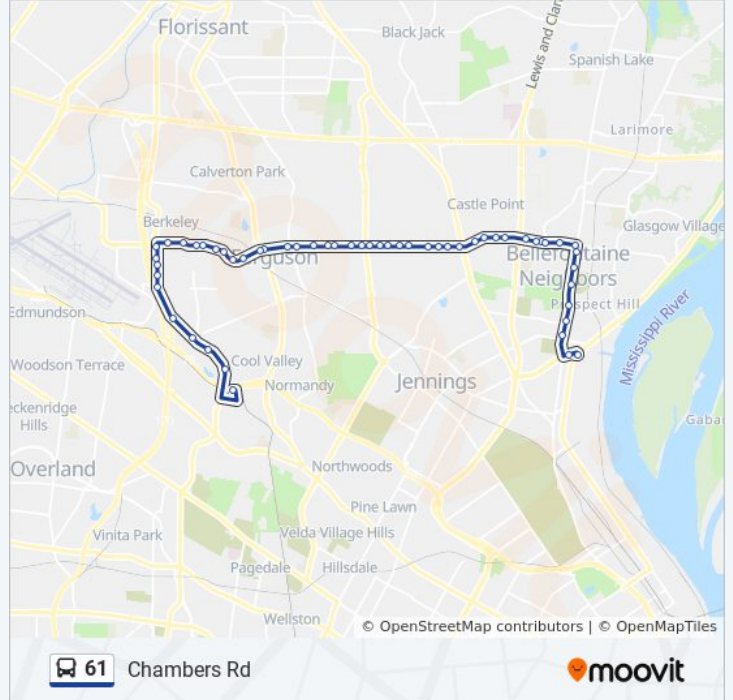

Chambers @ Millman Wb

Chambers @ Elizabeth Wb

Hereford @ North Florissant Wb

Airport @ North Florissant Wb

Airport @ Wabash Wb

Airport @ Dade Wb

Airport @ Abston Wb

Airport @ Witsell Wb

Airport @ Peurifoy Wb

Airport @ Fay Wb

Airport @ Tyndall Wb

Airport @ Evergreen Wb

North Hanley @ Airport Sb

North Hanley @ Stella Sb

North Hanley @ Madison Sb

5861 North Hanley Sb

North Hanley @ Scudder Sb

North Hanley @ Irvington Sb

North Hanley @ Rev John Mitchell Sb

North Hanley @ Zev Sb

North Hanley @ Evans Sb

North Hanley Transit Center

Direction: To North Hanley Tc Via Schnucks Distribution

55 stops

[VIEW LINE SCHEDULE](#)

Riverview-Hall Transit Center

8937 Riverview Wb

Bellefontaine @ Fontaine Place Nb

Bellefontaine @ Teurville Nb

Bellefontaine @ St. Cyr Nb

Bellefontaine @ Zellweger Nb