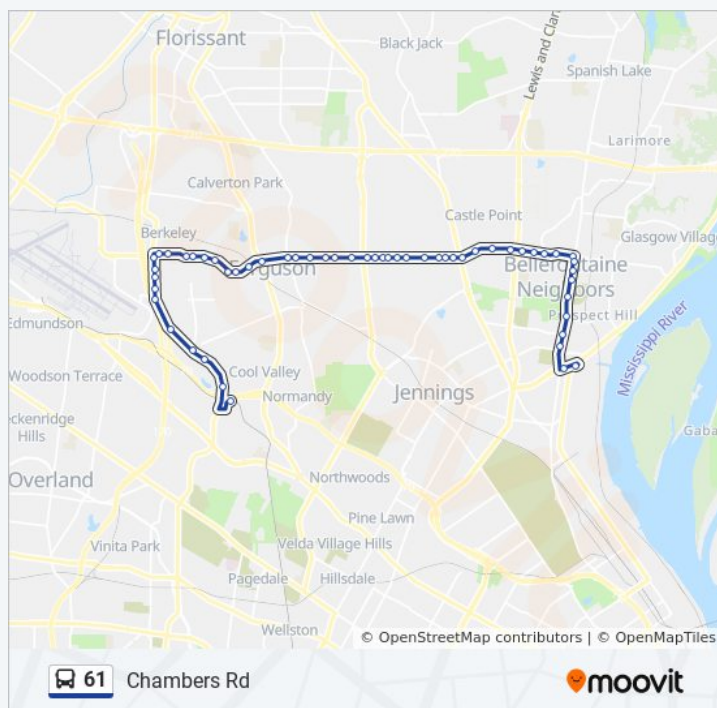

61 bus Info

Direction: To Riverview Tc

Stops: 54

Trip Duration: 32 min

Line Summary:

Chambers @ Hobbits Glen Court Eb

Chambers @ Halls Ferry Eb

Chambers @ Monarch Eb