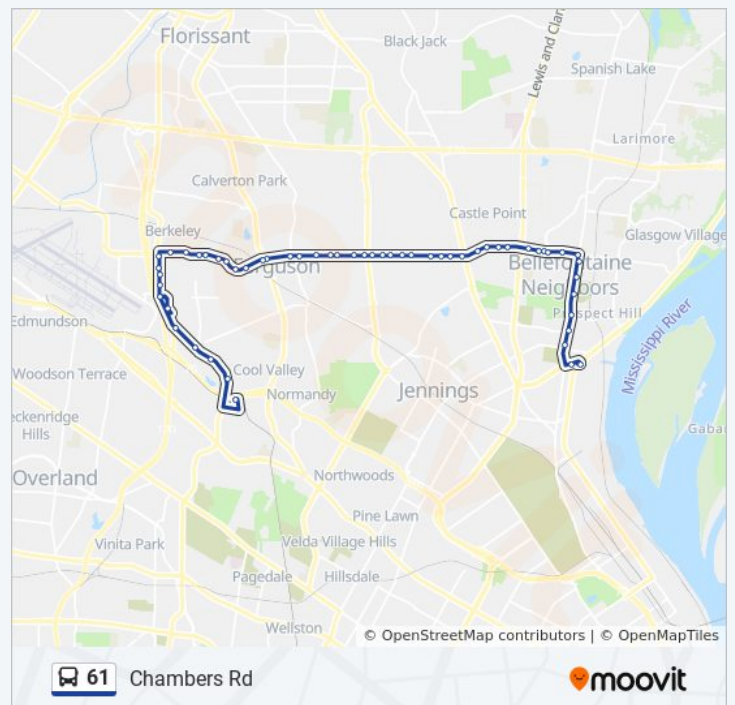

Chambers @ Clairmont Wb

Chambers @ Scottdale Wb

Chambers @ Chambers Hill Wb

Chambers @ Lakemoor Wb

Chambers @ West Florissant Wb

Chambers @ Floridale Wb

61 bus Time Schedule

To North Hanley Tc Via Schnucks Distribution Route
Timetable:

Sunday	12:20 AM
Monday	5:15 AM - 9:40 PM
Tuesday	12:20 AM - 9:40 PM
Wednesday	12:20 AM - 9:40 PM
Thursday	12:20 AM - 9:40 PM
Friday	12:20 AM - 9:40 PM
Saturday	12:20 AM - 9:40 PM

61 bus Info

Direction: To North Hanley Tc Via Schnucks Distribution

Stops: 55

Trip Duration: 34 min

Line Summary:

Chambers @ Dellwood Wb

Chambers @ Argent Wb

Chambers @ Day Wb

Chambers @ Coppinger Wb

Chambers @ Millman Wb