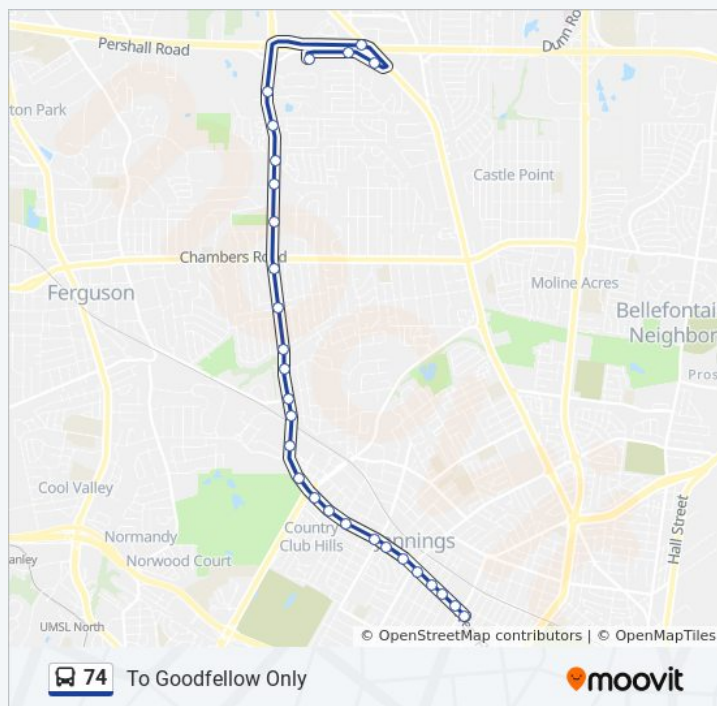

West Florissant @ Acme Sb

West Florissant @ Goodfellow Sb

Direction: To Goodfellow Only

Stops: 24

Trip Duration: 18 min

Line Summary:

Direction: To North County Tc

66 stops

[VIEW LINE SCHEDULE](#)

Civic Center Transit Center

14th Street @ Pine Nb

14th Street @ Saint Charles Nb

14th Street @ Washington Nb

14th Street @ Dr ML King Nb

14th Street @ Cole Nb

14th Street @ Ofallon Nb