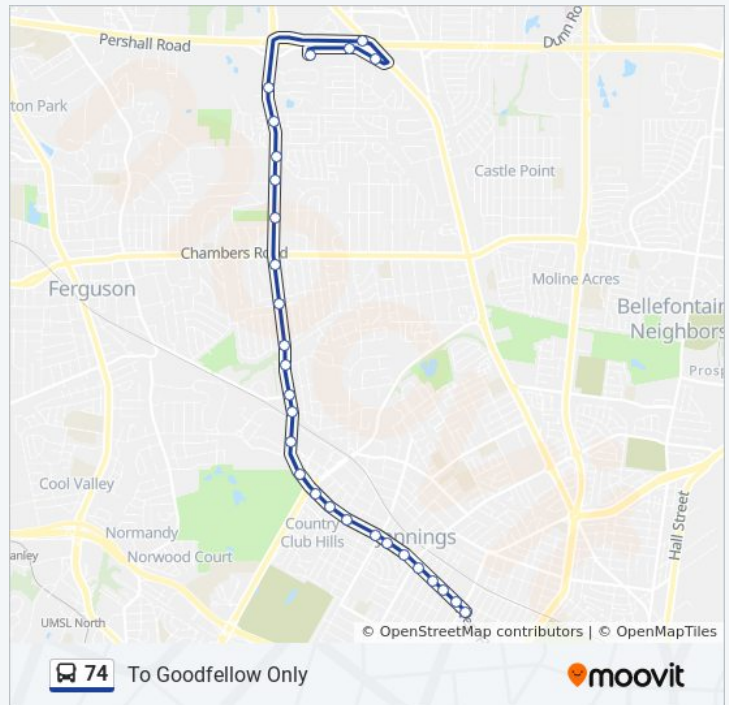

West Florissant @ College Sb

West Florissant @ Ramsey Sb

West Florissant @ Glenboro Sb

West Florissant @ Jennings Station Road Sb

West Florissant @ Helen Sb

West Florissant @ Hamilton Sb

West Florissant @ Acme Sb

West Florissant @ Goodfellow Sb

Direction: To Goodfellow Only

Stops: 24

Trip Duration: 18 min

Line Summary:

Direction: To North County Tc

66 stops

[VIEW LINE SCHEDULE](#)