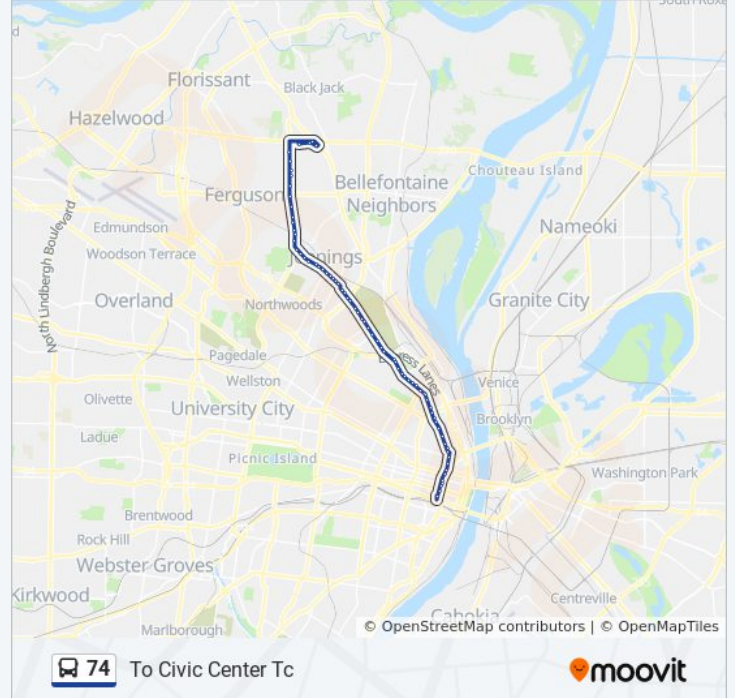

West Florissant @ Union Sb

West Florissant @ Kingshighway Sb

West Florissant @ Euclid Sb

West Florissant @ Shreve Sb

West Florissant @ I-70 Exit 245b Sb

West Florissant @ Carrie Sb

West Florissant @ Pope Sb

North Florissant @ Glasgow Sb

North Florissant @ Penrose Sb

North Florissant @ Bremen Sb

North Florissant @ Salisbury Sb

North Florissant @ Branch Sb

North Florissant @ Palm Sb

North Florissant @ 20th Street Sb

14th Street @ Washington Sb

14th Street @ Locust Sb

14th Street @ Pine Sb

14th Street @ Market Sb

Civic Center Transit Center

Direction: To Civic Center Tc Via Stlcc Florissant Valley

69 stops

[VIEW LINE SCHEDULE](#)