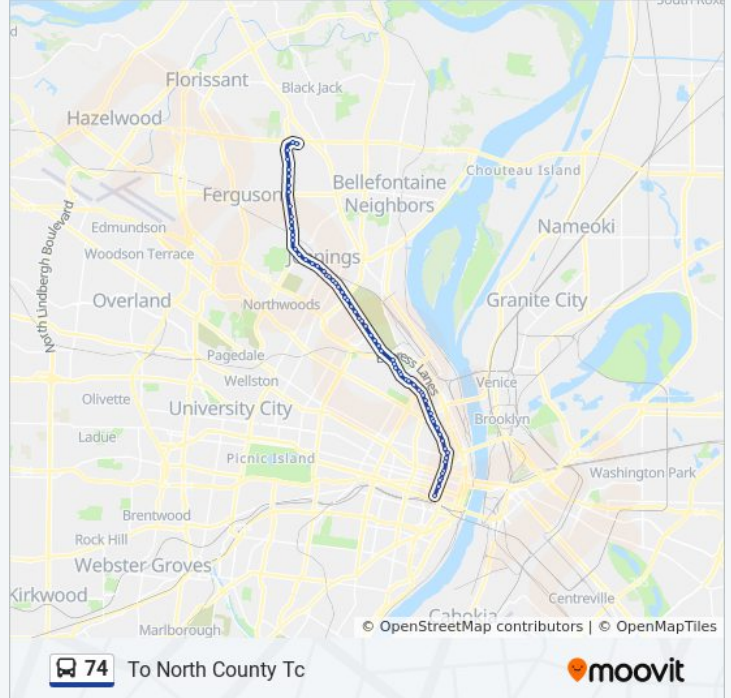

North Florissant @ Palm Nb
North Florissant @ Branch Nb
North Florissant @ Salisbury Nb
North Florissant @ Bremen Nb
North Florissant @ Angelica Nb
North Florissant @ Ferry Nb
North Florissant @ Pleasant Nb
West Florissant @ Grand Nb
West Florissant @ Gano Nb
West Florissant @ Linton Nb
West Florissant @ Warne Nb
West Florissant @ Adelaide Nb
West Florissant @ Harris Nb
West Florissant @ Athlone Nb
West Florissant @ Clarence Nb
West Florissant @ Pope Nb
West Florissant @ I-70 Exit 245b Nb
West Florissant @ Shreve Nb
West Florissant @ Euclid Nb
West Florissant @ Kingshighway Nb
West Florissant @ Union Nb
West Florissant @ Emerson Nb
West Florissant @ Davison Nb
West Florissant @ Thrush Nb
West Florissant @ Robin Nb
West Florissant @ Partridge Nb
West Florissant @ Riverview Nb
West Florissant @ Park Nb
West Florissant @ Mimika Nb
West Florissant @ Goodfellow Nb
West Florissant @ Acme Nb
West Florissant @ Hamilton Nb
West Florissant @ Helen Nb