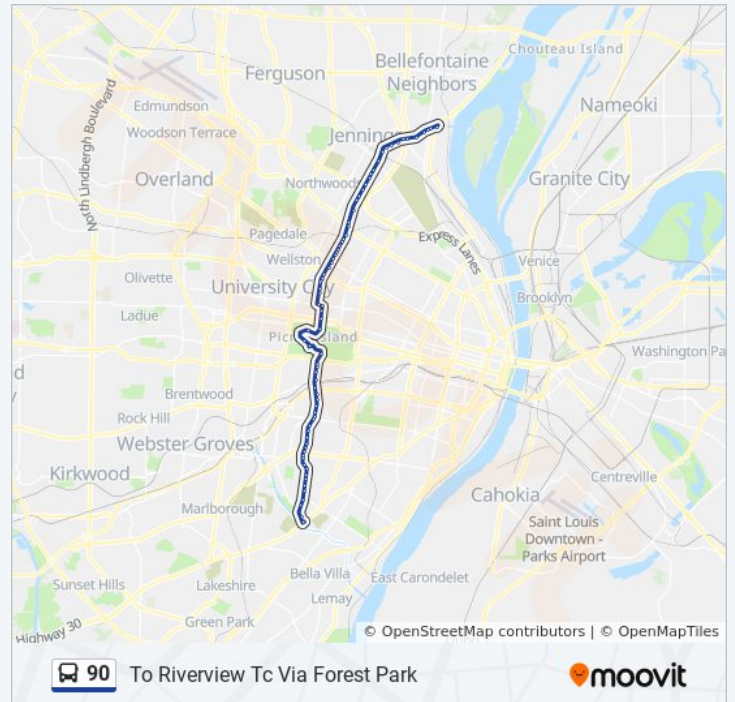

Saturday

4:28 AM - 11:47 PM

90 bus Info

Direction: To Riverview Tc Via Forest Park

Stops: 77

Trip Duration: 56 min

Line Summary:

Debaliviere @ Kingsbury Place Nb