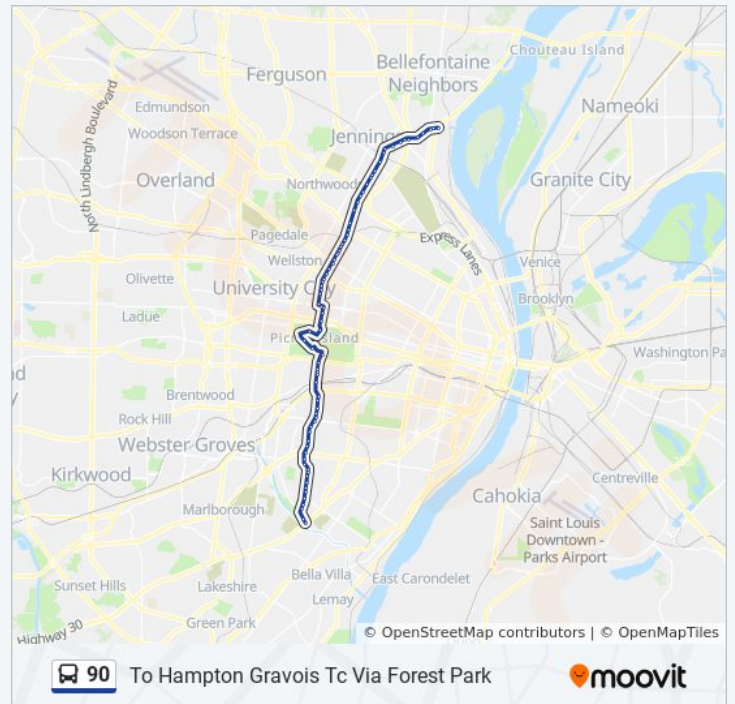

To Hampton Gravois Tc Via Forest Park Route
Timetable:

Sunday	4:28 AM - 11:50 PM
Monday	4:14 AM - 11:45 PM
Tuesday	4:14 AM - 11:45 PM
Wednesday	4:14 AM - 11:45 PM
Thursday	4:14 AM - 11:45 PM
Friday	4:14 AM - 11:45 PM
Saturday	4:28 AM - 11:50 PM

90 bus Info

Direction: To Hampton Gravois Tc Via Forest Park

Stops: 77

Trip Duration: 57 min

Line Summary:

Goodfellow @ Ridge Sb

Goodfellow @ Page Sb

Goodfellow @ Julian Sb