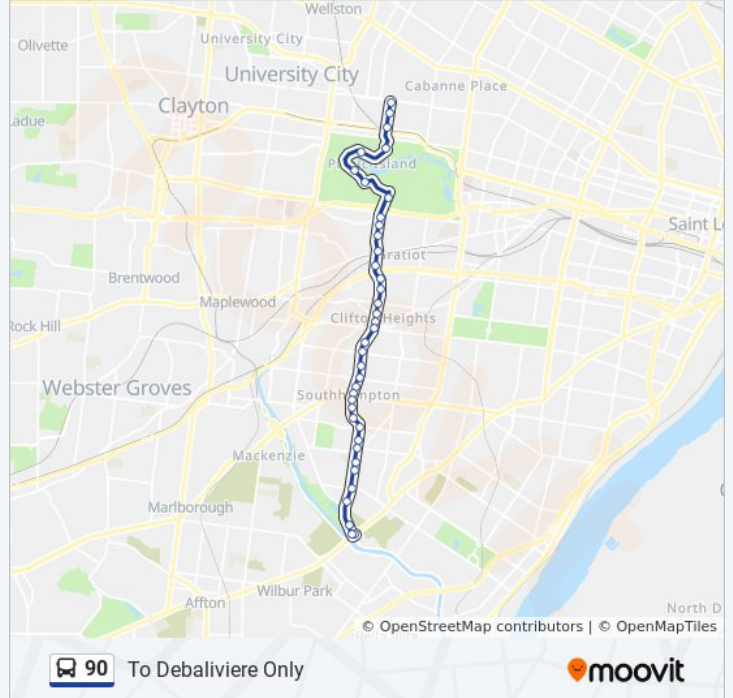

To Debaliviere Only

Get The App

The 90 bus line (To Debaliviere Only) has 5 routes. For regular weekdays, their operation hours are:
 (1) To Debaliviere Only: 12:31 AM(2) To Forest Park Tc Only: 12:36 AM(3) To Hampton Gravois Tc Via Forest Park: 4:14 AM - 11:45 PM(4) To Riverview Tc: 4:41 AM(5) To Riverview Tc Via Forest Park: 4:28 AM - 11:47 PM
 Use the Moovit App to find the closest 90 bus station near you and find out when is the next 90 bus arriving.

Direction: To Debaliviere Only

38 stops

[VIEW LINE SCHEDULE](#)

- Gravois-Hampton Transit Center
- Hampton @ Gravois Nb
- Hampton @ Parkview Nb
- Hampton @ Robert Nb
- Hampton @ Loughborough Nb
- Hampton @ Holly Hills Nb
- Hampton @ Milentz Nb
- Hampton @ Eichelberger Nb
- Hampton @ Delor Nb
- Hampton @ Nottingham Nb
- Hampton @ Devonshire Nb
- Hampton @ Sutherland Nb
- Hampton @ Chippewa Nb
- Hampton @ Chippewa Nb
- Hampton @ Mardel Nb
- Hampton @ Pernod Nb
- Hampton @ Marquette Nb
- Hampton @ Fyler Nb
- Hampton @ Scanlan Nb
- Hampton @ Arsenal Nb
- Hampton @ Southwest Nb

90 bus Time Schedule

To Debaliviere Only Route Timetable:

Sunday	Not Operational
Monday	Not Operational
Tuesday	12:31 AM
Wednesday	12:31 AM
Thursday	12:31 AM
Friday	12:31 AM
Saturday	12:31 AM

90 bus Info

Direction: To Debaliviere Only

Stops: 38

Trip Duration: 24 min

Line Summary:

Hampton @ Reber Place Nb
 Hampton @ Columbia Nb
 Hampton @ Elizabeth Nb
 Hampton @ Wilson Nb
 1900 Hampton Nb
 Hampton @ Lloyd Nb
 Hampton @ Park Nb
 Hampton @ Crescent Nb
 Hampton @ Clayton Nb
 Concourse @ Washington Nb
 Fine Arts @ St. Louis Zoo Nb
 Fine Arts @ Art Museum Nb
 Lagoon @ Grand Basin Eb
 Grand @ History Museum Nb
 Forest Park Transit Center Nb
 Debaliviere @ Kingsbury Place Nb
 Debaliviere @ Debaliviere Garage Nb