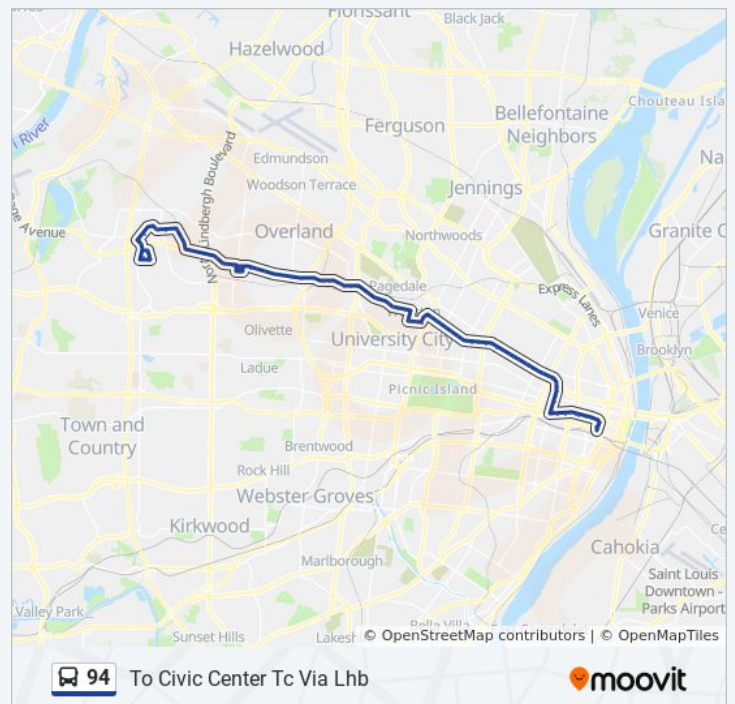

Market @ 16th Street Eb

14th Street @ Market Sb

Civic Center Transit Center

Direction: To Civic Center Tc Via Lhb

88 stops

[VIEW LINE SCHEDULE](#)

Lackland @ Altom Court Eb
2063 Congressional Sb
11923 Borman Wb
Craig @ Lackland Nb
Westport Plaza @ Westline Industrial Wb
Fee Fee @ Westport Plaza Nb
Fee Fee @ Weldon Parkway Nb
Fee Fee @ Adie Nb
Adie @ Chaffee Eb
Adie @ Centerline Industrial Eb
Adie @ Northline Industrial Eb
Adie @ Rock Island Eb
Adie @ Verna Eb
Ball @ Lakeside Crossing Court Sb
Ball @ Lakeside Service Sb
Ball @ Page Service Sb
Page @ Ruckert Eb
Page @ Galt Industrial Eb
10720 Page Eb
Page @ Warson Eb
Light House For the Blind Eb
Page @ Ashby Eb
Page @ Page Industrial Eb
Page @ Lotsie Eb
9900 Page Eb
Page @ Spencer Eb
Page @ Burns Eb
Page @ Price Eb
Page @ Schnucks Overland Plaza Eb

94 bus Time Schedule

To Civic Center Tc Via Lhb Route Timetable:

Sunday	Not Operational
Monday	3:18 PM
Tuesday	3:18 PM
Wednesday	3:18 PM
Thursday	3:18 PM
Friday	3:18 PM
Saturday	Not Operational

94 bus Info

Direction: To Civic Center Tc Via Lhb

Stops: 88

Trip Duration: 74 min

Line Summary:

Page @ Belt Way Eb

Page @ Walton Eb

Page @ Crystal Industrial Court Eb

Page @ Ermes Eb